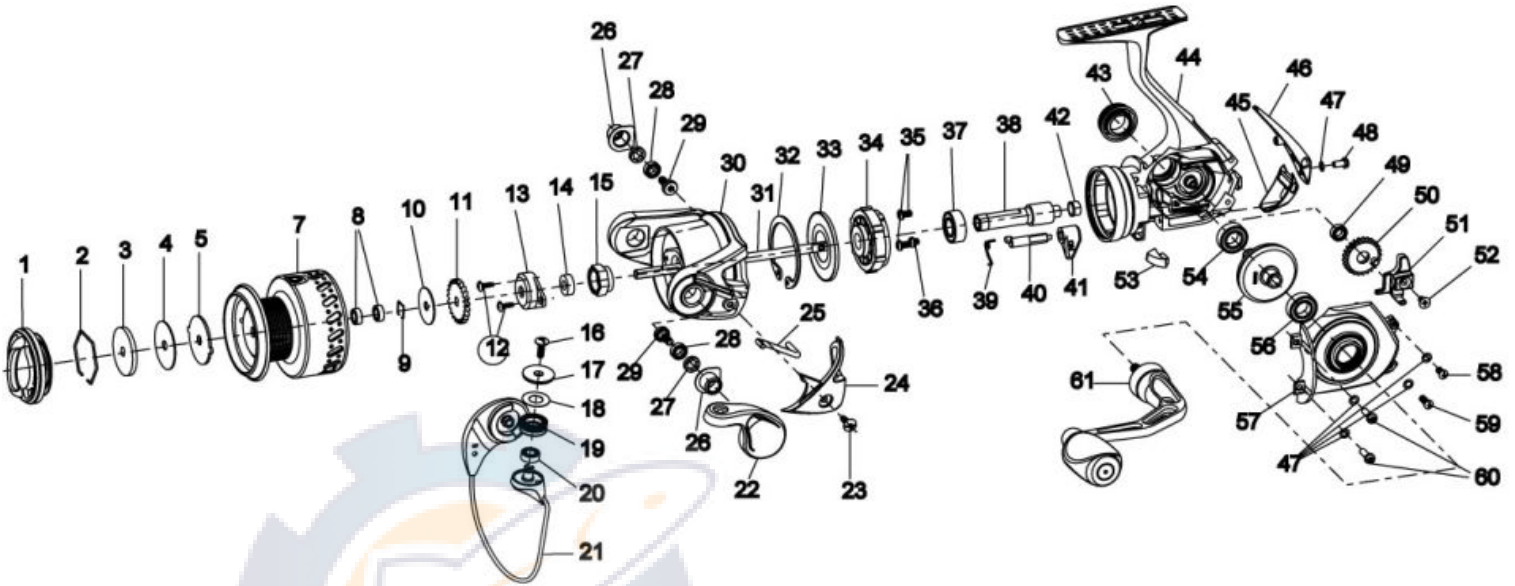

QUANTUM[®]

Code
CD10F

Quantum Code CD10F Spinning Reel Part List

Key #	Description	Part No.	Key #	Description	Part No.
1	Drag Knob Assembly	RK332-04	32	Clutch Retaining Ring	RK060-01
2	Retainer Ring	RQ038-01	33	Clutch Seal Plate	RK166-01
3	Drag Washer "D"	SQ080-01	34	Clutch Unit	AG463-01
4	Drag Washer "B"	RQ033-01	35	Pinion Bearing Screw "A"	TK057-21
5	Drag Washer "A"	RQ081-01	36	Pinion Bearing Screw "B"	TK057-21
6	Drag Washer "C"	N/A	37	Pinion Ball Bearing	CH028-01
7	Spool Assembly	RK321-02	38	Pinion	PQ011-01
8	Spool Ball Bearing	EH158-01	39	Stopper Cam Spring	RK089-01
9	Bearing Retainer Ring	TK034-01	40	Stopper Cam	RK090-01
10	Spool Adjust Washer	PT030-01	41	Stopper Lever	RQ059-01
11	Click Gear	RQ037-01	42	Pinion Bushing	PQ141-03
12	Rotor Nut Lock Screw	RK094-01	43	Handle Screw Assembly	TK354-02
13	Rotor Nut Cover	RK214-01	44	Part Not Available	N/A
14	Main Shaft Bushing	SK213-01	45	Body Rear Cover "Bottom"	RK140-53
15	Rotor Nut	SK006-01	46	Body Rear Cover "Top"	RK140-01
16	Line Roller Screw	AQ108-01	47	Side Cover Screw Washer	RQ142-01
17	Line Roller Collar	AG104-01	48	Side Cover Screw "D"	RQ057-11
18	Line Roller Washer	PQ102-01	49	O/S Gear Ball Bearing	EH158-01
19	Line Roller	PQ004-01	50	O/S Gear	PQ053-01
20	Line Roller Ball Bearing	GH202-01	51	O/S Slider	PQ025-01
21	Bail Assembly	AG347-02	52	Main Shaft Screw	RQ100-01
22	Arm Lever Assembly	AG307-02	53	Trip Ramp	RK119-01
23	A/L Cover Screw	GU077-01	54	Body Ball Bearing	CH027-01
24	Armler Cover	RK087-05	55	Drive Gear Assembly	PQ012-01
25	Kick Lever	RK019-01	56	Side Cover Ball Bearing	CH028-01
26	Bail Pivot Insert	TK112-01	57	Side Cover Assembly	RK323-04
27	Bail Pivot Bushing	TK109-01	58	Side Cover Screw "C"	SK057-11
28	Bail Pivot Ball Bearing	EH158-01	59	Side Cover Screw "B"	SK057-01
29	Bail Pivot Screw	TK111-01	60	Side Cover Screw "A"	RQ057-04
30	Part Not Available	N/A	61	Handle Assembly	RK318-01
31	Main Shaft	PQ015-02			