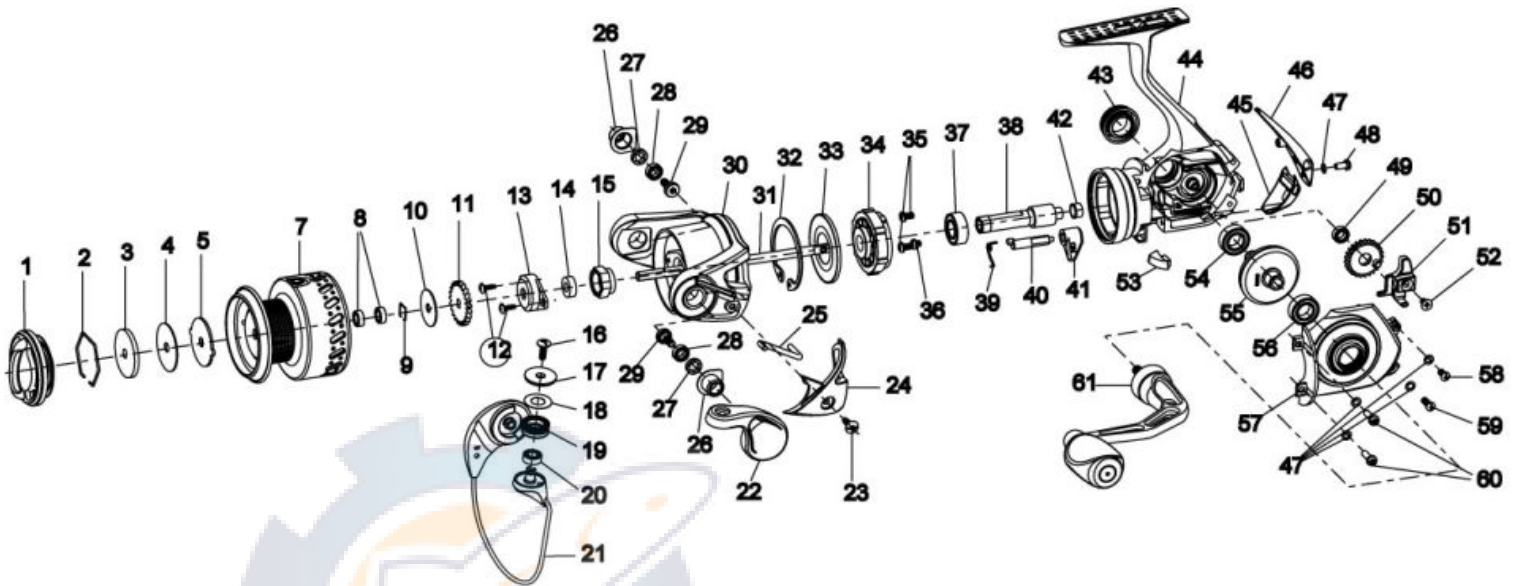

QUANTUM[®]

Code
CD20F

Quantum Code CD20F Spinning Reel Part List

Key #	Description	Part No.	Key #	Description	Part No.
1	Drag Knob Assembly	SK332-04	32	Clutch Retaining Ring	TK060-01
2	Retainer Ring	RQ038-01	33	Clutch Seal Plate	TK166-01
3	Drag Washer "D"	SQ080-01	34	Clutch Unit	BG463-01
4	Drag Washer "B"	RQ033-01	35	Pinion Bearing Screw "A"	TK057-01
5	Drag Washer "A"	RQ081-01	36	Pinion Bearing Screw "B"	TK057-11
6	Drag Washer "C"	N/A	37	Pinion Ball Bearing	BH028-01
7	Spool Assembly	SK321-02	38	Pinion	RQ011-01
8	Spool Ball Bearing	EH158-01	39	Stopper Cam Spring	TK089-01
9	Bearing Retainer Ring	BG080-01	40	Stopper Cam	TK090-01
10	Spool Adjust Washer	PT030-01	41	Stopper Lever	RQ059-01
11	Click Gear	RQ037-01	42	Pinion Bushing	RQ141-03
12	Rotor Nut Lock Screw	RK094-01	43	Handle Screw Assembly	TK354-02
13	Rotor Nut Cover	SK214-01	44	Part Not Available	N/A
14	Main Shaft Bushing	SK213-01	45	Body Rear Cover "Bottom"	SK140-53
15	Rotor Nut	SK006-01	46	Body Rear Cover "Top"	SK140-01
16	Line Roller Screw	AQ108-01	47	Side Cover Screw Washer	RQ142-01
17	Line Roller Collar	BG104-01	48	Side Cover Screw "D"	RQ057-11
18	Line Roller Washer	DH102-01	49	O/S Gear Ball Bearing	EH158-01
19	Line Roller	CH004-01	50	O/S Gear	RQ053-01
20	Line Roller Ball Bearing	GH202-01	51	O/S Slider	RQ025-01
21	Bail Assembly	BG347-02	52	Main Shaft Screw	RQ100-01
22	Arm Lever Assembly	BG307-02	53	Trip Ramp	SK119-01
23	A/L Cover Screw	GU077-01	54	Body Ball Bearing	CH028-01
24	Armler Cover	SK087-05	55	Drive Gear Assembly	RQ012-01
25	Kick Lever	SK019-01	56	Side Cover Ball Bearing	CH028-01
26	Bail Pivot Insert	TK112-01	57	Side Cover Assembly	SK323-04
27	Bail Pivot Bushing	TK109-01	58	Side Cover Screw "C"	SK057-11
28	Bail Pivot Ball Bearing	EH158-01	59	Side Cover Screw "B"	SK057-01
29	Bail Pivot Screw	TK111-01	60	Side Cover Screw "A"	RQ057-04
30	Part Not Available	N/A	61	Handle Assembly	SK318-01
31	Main Shaft	RQ015-01			