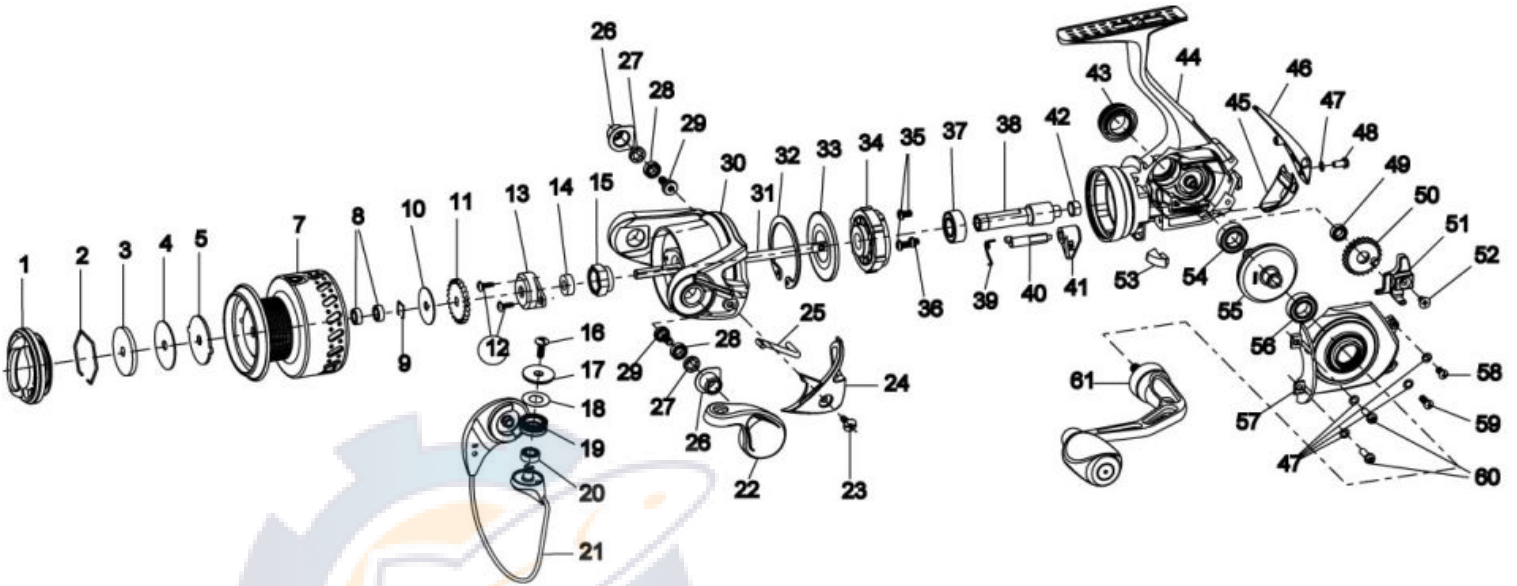

QUANTUM[®]

Code
CD20F

Quantum Code CD20F Spinning Reel Part List

Key #	Description	Part No.	Key #	Description	Part No.
1	Drag Knob Assembly	SK332-04	32	Clutch Retaining Ring	TK060-01
2	Retainer Ring	RQ038-01	33	Clutch Seal Plate	TK166-01
3	Drag Washer "D"	SQ080-01	34	Clutch Unit	BG463-01
4	Drag Washer "B"	RQ033-01	35	Pinion Bearing Screw "A"	TK057-01
5	Drag Washer "A"	RQ081-01	36	Pinion Bearing Screw "B"	TK057-11
6	Drag Washer "C"	N/A	37	Pinion Ball Bearing	BH028-01
7	Spool Assembly	SK321-02	38	Pinion	RQ011-01
8	Spool Ball Bearing	EH158-01	39	Stopper Cam Spring	TK089-01
9	Bearing Retainer Ring	BG080-01	40	Stopper Cam	TK090-01
10	Spool Adjust Washer	PT030-01	41	Stopper Lever	RQ059-01
11	Click Gear	RQ037-01	42	Pinion Bushing	RQ141-03
12	Rotor Nut Lock Screw	RK094-01	43	Handle Screw Assembly	TK354-02
13	Rotor Nut Cover	SK214-01	44	Part Not Available	N/A
14	Main Shaft Bushing	SK213-01	45	Body Rear Cover "Bottom"	SK140-53
15	Rotor Nut	SK006-01	46	Body Rear Cover "Top"	SK140-01
16	Line Roller Screw	AQ108-01	47	Side Cover Screw Washer	RQ142-01
17	Line Roller Collar	BG104-01	48	Side Cover Screw "D"	RQ057-11
18	Line Roller Washer	DH102-01	49	O/S Gear Ball Bearing	EH158-01
19	Line Roller	CH004-01	50	O/S Gear	RQ053-01
20	Line Roller Ball Bearing	GH202-01	51	O/S Slider	RQ025-01
21	Bail Assembly	BG347-02	52	Main Shaft Screw	RQ100-01
22	Arm Lever Assembly	BG307-02	53	Trip Ramp	SK119-01
23	A/L Cover Screw	GU077-01	54	Body Ball Bearing	CH028-01
24	Armler Cover	SK087-05	55	Drive Gear Assembly	RQ012-01
25	Kick Lever	SK019-01	56	Side Cover Ball Bearing	CH028-01
26	Bail Pivot Insert	TK112-01	57	Side Cover Assembly	SK323-04
27	Bail Pivot Bushing	TK109-01	58	Side Cover Screw "C"	SK057-11
28	Bail Pivot Ball Bearing	EH158-01	59	Side Cover Screw "B"	SK057-01
29	Bail Pivot Screw	TK111-01	60	Side Cover Screw "A"	RQ057-04
30	Part Not Available	N/A	61	Handle Assembly	SK318-01
31	Main Shaft	RQ015-01			