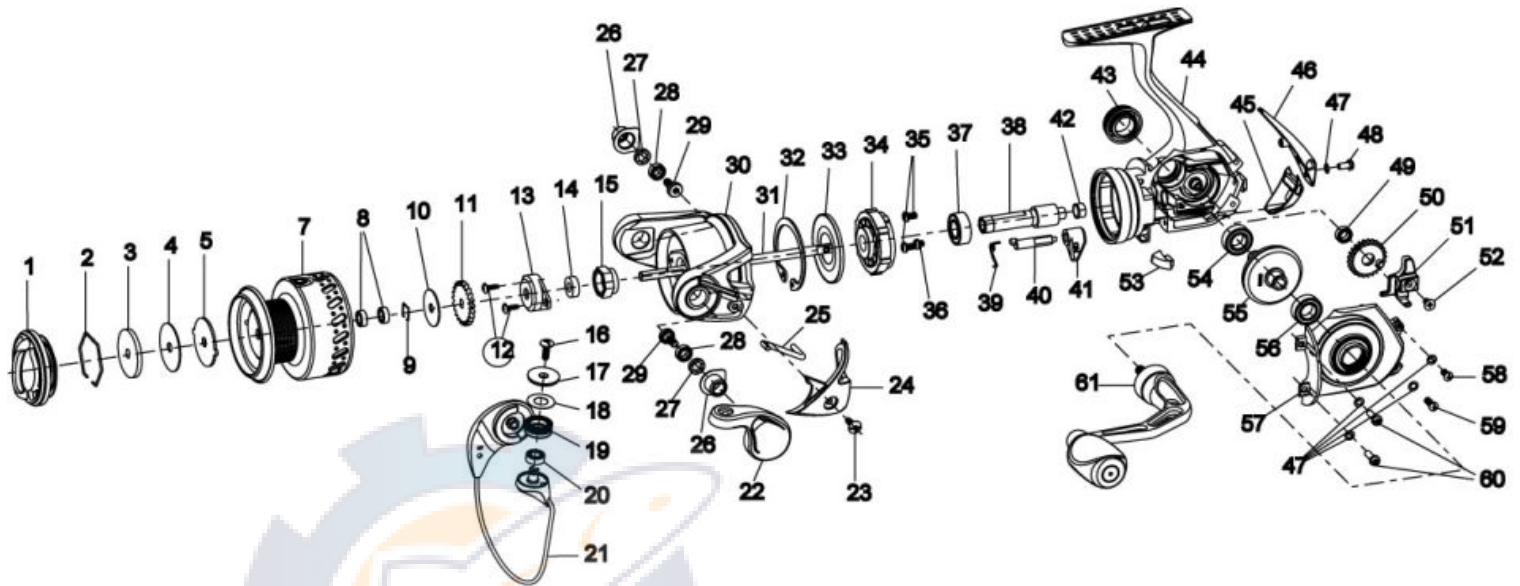

QUANTUM[®]

Code
CD30F

Quantum Code CD30F Spinning Reel Part List

Key #	Description	Part No.	Key #	Description	Part No.
1	Drag Knob Assembly	TK332-04	32	Clutch Retaining Ring	TK060-01
2	Retainer Ring	RQ038-01	33	Clutch Seal Plate	TK166-01
3	Drag Washer "D"	SQ080-01	34	Clutch Unit	CG463-01
4	Drag Washer "B"	RQ033-01	35	Pinion Bearing Screw "A"	TK057-01
5	Drag Washer "A"	RQ081-01	36	Pinion Bearing Screw "B"	TK057-11
6	Drag Washer "C"	RQ080-01	37	Pinion Ball Bearing	UK028-01
7	Spool Assembly	TK321-02	38	Pinion	SQ011-01
8	Spool Ball Bearing	EH158-01	39	Stopper Cam Spring	TK089-01
9	Bearing Retainer Ring	BG080-01	40	Stopper Cam	TK090-01
10	Spool Adjust Washer	PT030-01	41	Stopper Lever	RQ059-01
11	Click Gear	RQ037-01	42	Pinion Bushing	SQ141-03
12	Rotor Nut Lock Screw	RK094-01	43	Handle Screw Assembly	TK354-02
13	Rotor Nut Cover	TK214-01	44	Part Not Available	N/A
14	Main Shaft Bushing	TK213-01	45	Body Rear Cover "Bottom"	TK140-53
15	Rotor Nut	TK006-01	46	Body Rear Cover "Top"	TK140-01
16	Line Roller Screw	AQ108-01	47	Side Cover Screw Washer	RQ142-01
17	Line Roller Collar	BG104-01	48	Side Cover Screw "D"	RQ057-11
18	Line Roller Washer	DH102-01	49	O/S Gear Ball Bearing	EH158-01
19	Line Roller	CH004-01	50	O/S Gear	TQ053-01
20	Line Roller Ball Bearing	GH202-01	51	O/S Slider	TK025-01
21	Bail Assembly	CG347-02	52	Main Shaft Screw	RQ100-01
22	Arm Lever Assembly	CG307-02	53	Trip Ramp	TK119-01
23	A/L Cover Screw	GU077-01	54	Body Ball Bearing	BL157-01
24	Armler Cover	TK087-05	55	Drive Gear Assembly	SQ012-01
25	Kick Lever	TK019-01	56	Side Cover Ball Bearing	BL157-01
26	Bail Pivot Insert	N/A	57	Side Cover Assembly	TK323-04
27	Bail Pivot Bushing	TK110-01	58	Side Cover Screw "C"	SK057-11
28	Bail Pivot Ball Bearing	GH202-01	59	Side Cover Screw "B"	SK057-01
29	Bail Pivot Screw	TK111-01	60	Side Cover Screw "A"	RQ057-04
30	Part Not Available	N/A	61	Handle Assembly	TK318-01
31	Main Shaft	TQ015-02			