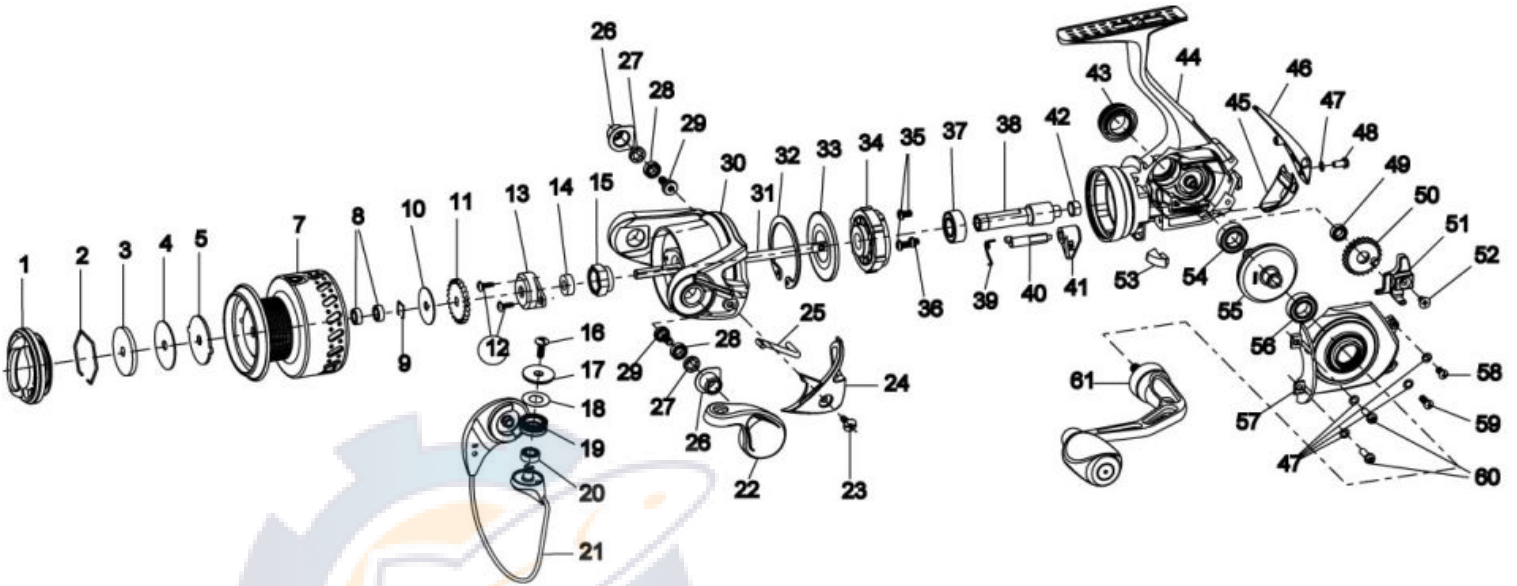

QUANTUM[®]

Code
CD30F

Quantum Code CD30F Spinning Reel Part List

Key #	Description	Part No.	Key #	Description	Part No.
1	Drag Knob Assembly	TK332-04	32	Clutch Retaining Ring	TK060-01
2	Retainer Ring	RQ038-01	33	Clutch Seal Plate	TK166-01
3	Drag Washer "D"	SQ080-01	34	Clutch Unit	CG463-01
4	Drag Washer "B"	RQ033-01	35	Pinion Bearing Screw "A"	TK057-01
5	Drag Washer "A"	RQ081-01	36	Pinion Bearing Screw "B"	TK057-11
6	Drag Washer "C"	RQ080-01	37	Pinion Ball Bearing	UK028-01
7	Spool Assembly	TK321-02	38	Pinion	SQ011-01
8	Spool Ball Bearing	EH158-01	39	Stopper Cam Spring	TK089-01
9	Bearing Retainer Ring	BG080-01	40	Stopper Cam	TK090-01
10	Spool Adjust Washer	PT030-01	41	Stopper Lever	RQ059-01
11	Click Gear	RQ037-01	42	Pinion Bushing	SQ141-03
12	Rotor Nut Lock Screw	RK094-01	43	Handle Screw Assembly	TK354-02
13	Rotor Nut Cover	TK214-01	44	Part Not Available	N/A
14	Main Shaft Bushing	TK213-01	45	Body Rear Cover "Bottom"	TK140-53
15	Rotor Nut	TK006-01	46	Body Rear Cover "Top"	TK140-01
16	Line Roller Screw	AQ108-01	47	Side Cover Screw Washer	RQ142-01
17	Line Roller Collar	BG104-01	48	Side Cover Screw "D"	RQ057-11
18	Line Roller Washer	DH102-01	49	O/S Gear Ball Bearing	EH158-01
19	Line Roller	CH004-01	50	O/S Gear	TQ053-01
20	Line Roller Ball Bearing	GH202-01	51	O/S Slider	TK025-01
21	Bail Assembly	CG347-02	52	Main Shaft Screw	RQ100-01
22	Arm Lever Assembly	CG307-02	53	Trip Ramp	TK119-01
23	A/L Cover Screw	GU077-01	54	Body Ball Bearing	BL157-01
24	Armler Cover	TK087-05	55	Drive Gear Assembly	SQ012-01
25	Kick Lever	TK019-01	56	Side Cover Ball Bearing	BL157-01
26	Bail Pivot Insert	N/A	57	Side Cover Assembly	TK323-04
27	Bail Pivot Bushing	TK110-01	58	Side Cover Screw "C"	SK057-11
28	Bail Pivot Ball Bearing	GH202-01	59	Side Cover Screw "B"	SK057-01
29	Bail Pivot Screw	TK111-01	60	Side Cover Screw "A"	RQ057-04
30	Part Not Available	N/A	61	Handle Assembly	TK318-01
31	Main Shaft	TQ015-02			