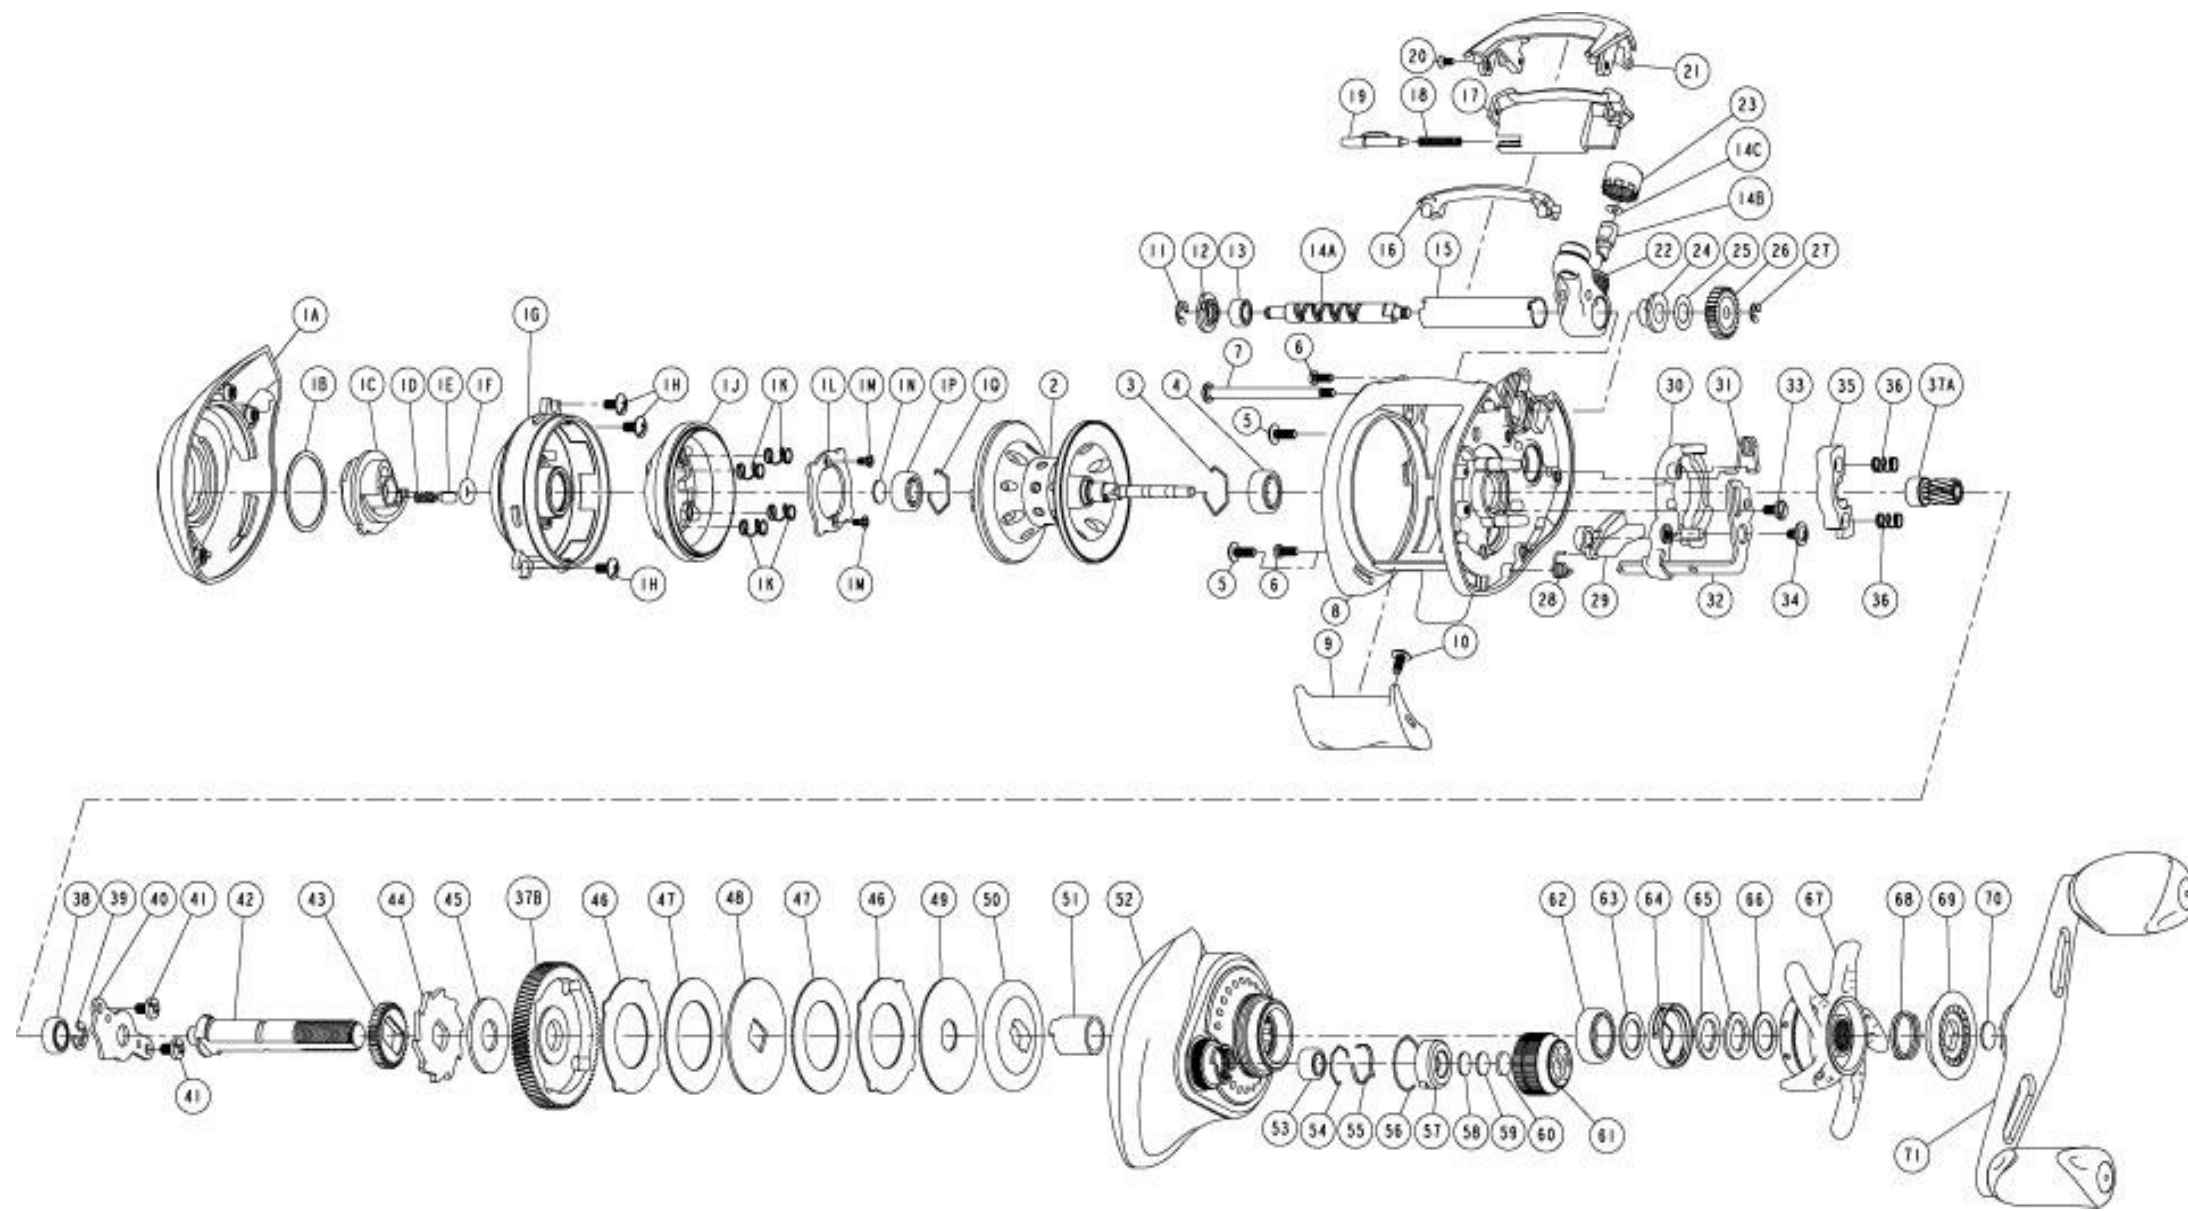

QUANTUM

ES150SPT

Quantum ES150SPT Bait Cast Reel Part List					
Key #	Description	Part No.	Key #	Description	Part No.
1	Palm Side Cover Kit include	PW4023-03	29	Kick Lever	PW077-01
	1A - Palm Side Cover Assembly	N/A	30	Release Slider	PW039-01
	1B - Centrifugal Dial Washer	N/A	31	Release Slider Spring	YV104-01
	1C - Centrifugal Dial Assembly	N/A	32	Release Slider Link	PW036-01
	1D - Centrifugal Dial Click Spring	N/A	33	Release Slider Link Screw	EW125-01
	1E - Centrifugal Dial Click Pawl	N/A	34	Release Slider Screw	CX076-03
	1F - Centrifugal Dial Friction Ring	N/A	35	Pinion Yoke	PW025-01
	1G - Spool Cover	N/A	36	Yoke Spring	GX040-01
	1H - Spool Cover Screw	N/A	37	Gear Kit Include	YW4011-01
	1J - Brake Ring Assembly	N/A		37A - Pinion Gear Assembly	N/A
	1K - Brake Ring Slider Spring	N/A		37B - Drive Gear	N/A
	1L - Brake Ring Slider Spring Retainer	N/A	38	Crank Shaft Ball Bearing - L	SW017-01
	1M - Brake Ring Spring Retainer Screw	N/A	39	E-Clip	QW120-01
	1N - Spool Tension Shim	N/A	40	Crank Shaft Retainer	PW002-01
	1P - Spool Shaft Ball Bearing - Palm	N/A	41	Crank Shaft Retainer Screw	JX107-02
	1Q - Clip Ring	N/A	42	Crank Shaft	PW008-01
2	Spool Assembly	PW321-05	43	O/S Drive Gear	PW112-01
3	Clip Ring	EX080-01	44	Trip Ratchet	PW083-01
4	Spool Shaft Ball Bearing - Gear	EX017-02	45	Trip Ratchet Washer	YW111-01
5	Gear Side Cover Screw - B	QW053-07	46	Drag Key Washer	PW048-01
6	Gear Side Cover Screw - A	LF057-01	47	Drag Disc - A	PW059-01
7	Stabilizer Bar - A	PW061-01	48	Drag "D" Washer	YW045-01
8	Frame	PW001-07	49	Drag Disc - B	YW059-01
9	Thumb Bar	PW009-02	50	Drag Washer	PW045-01
10	Thumb Bar Screw	CW125-01	51	One Way Clutch Sleeve	UX052-01
11	E-Clip	NX092-01	52	Gear Side Cover Assembly	PW324-07
12	Bearing Retainer	PW067-01	53	Tension Knob Ball Bearing	SW117-01
13	Worm Shaft Ball Bearing	XX117-01	54	Tension Knob Ball Bearing Clip Ring	PW080-01
14	Worm Shaft Kit Include	HV4072-02	55	Tension Knob Click Spring	PW114-01
	14A - Worm Shaft	N/A	56	Tension Knob Click Ratchet Retaine	YW080-01
	14B - Line Guide Pawl	N/A	57	Tension Knob Click Ratchet	PW113-01
	14C - Line Guide Carrier Washer	N/A	58	Spool Tension Washer	QW032-04
15	Worm Shaft Guide	DW016-01	59	Spool Tension Support Washer	PW032-01
16	Top Support	PW094-03	60	Spool Cushion Washer	EX082-02
17	Front Support	PW099-02	61	Spool Tension Knob Assembly	PW333-03
18	Side Cover Locking Lever Spring	ZW096-01	62	Crank Shaft Ball Bearing	TW058-01
19	Side Cover Locking Lever	YX119-02	63	Crank Shaft Ball Bearing Washer	TW035-02
20	Hood Screw	DW107-01	64	Drag Click Spring Assembly	YX4114-01
21	Hood	PW027-03	65	Spring "D" Washer	JX046-01
22	Line Guide Carrier Assembly	PW347-03	66	Star Drag Washer	ZW032-01
23	Line Guide Carrier Screw	ZW007-01	67	Star Drag	PW055-03
24	Worm Shaft Bushing - Gear Side	PW068-01	68	Handle Ratchet Spring	UX040-01
25	O/S Pinion Gear Washer	EX035-01	69	Handle Ratchet	UX054-01
26	O/S Pinion Gear	PW085-01	70	Handle Washer	UX032-01
27	E-Clip	NX090-01	71	Handle Assembly	GW318-11
28	Kick Lever Spring	GX097-01			