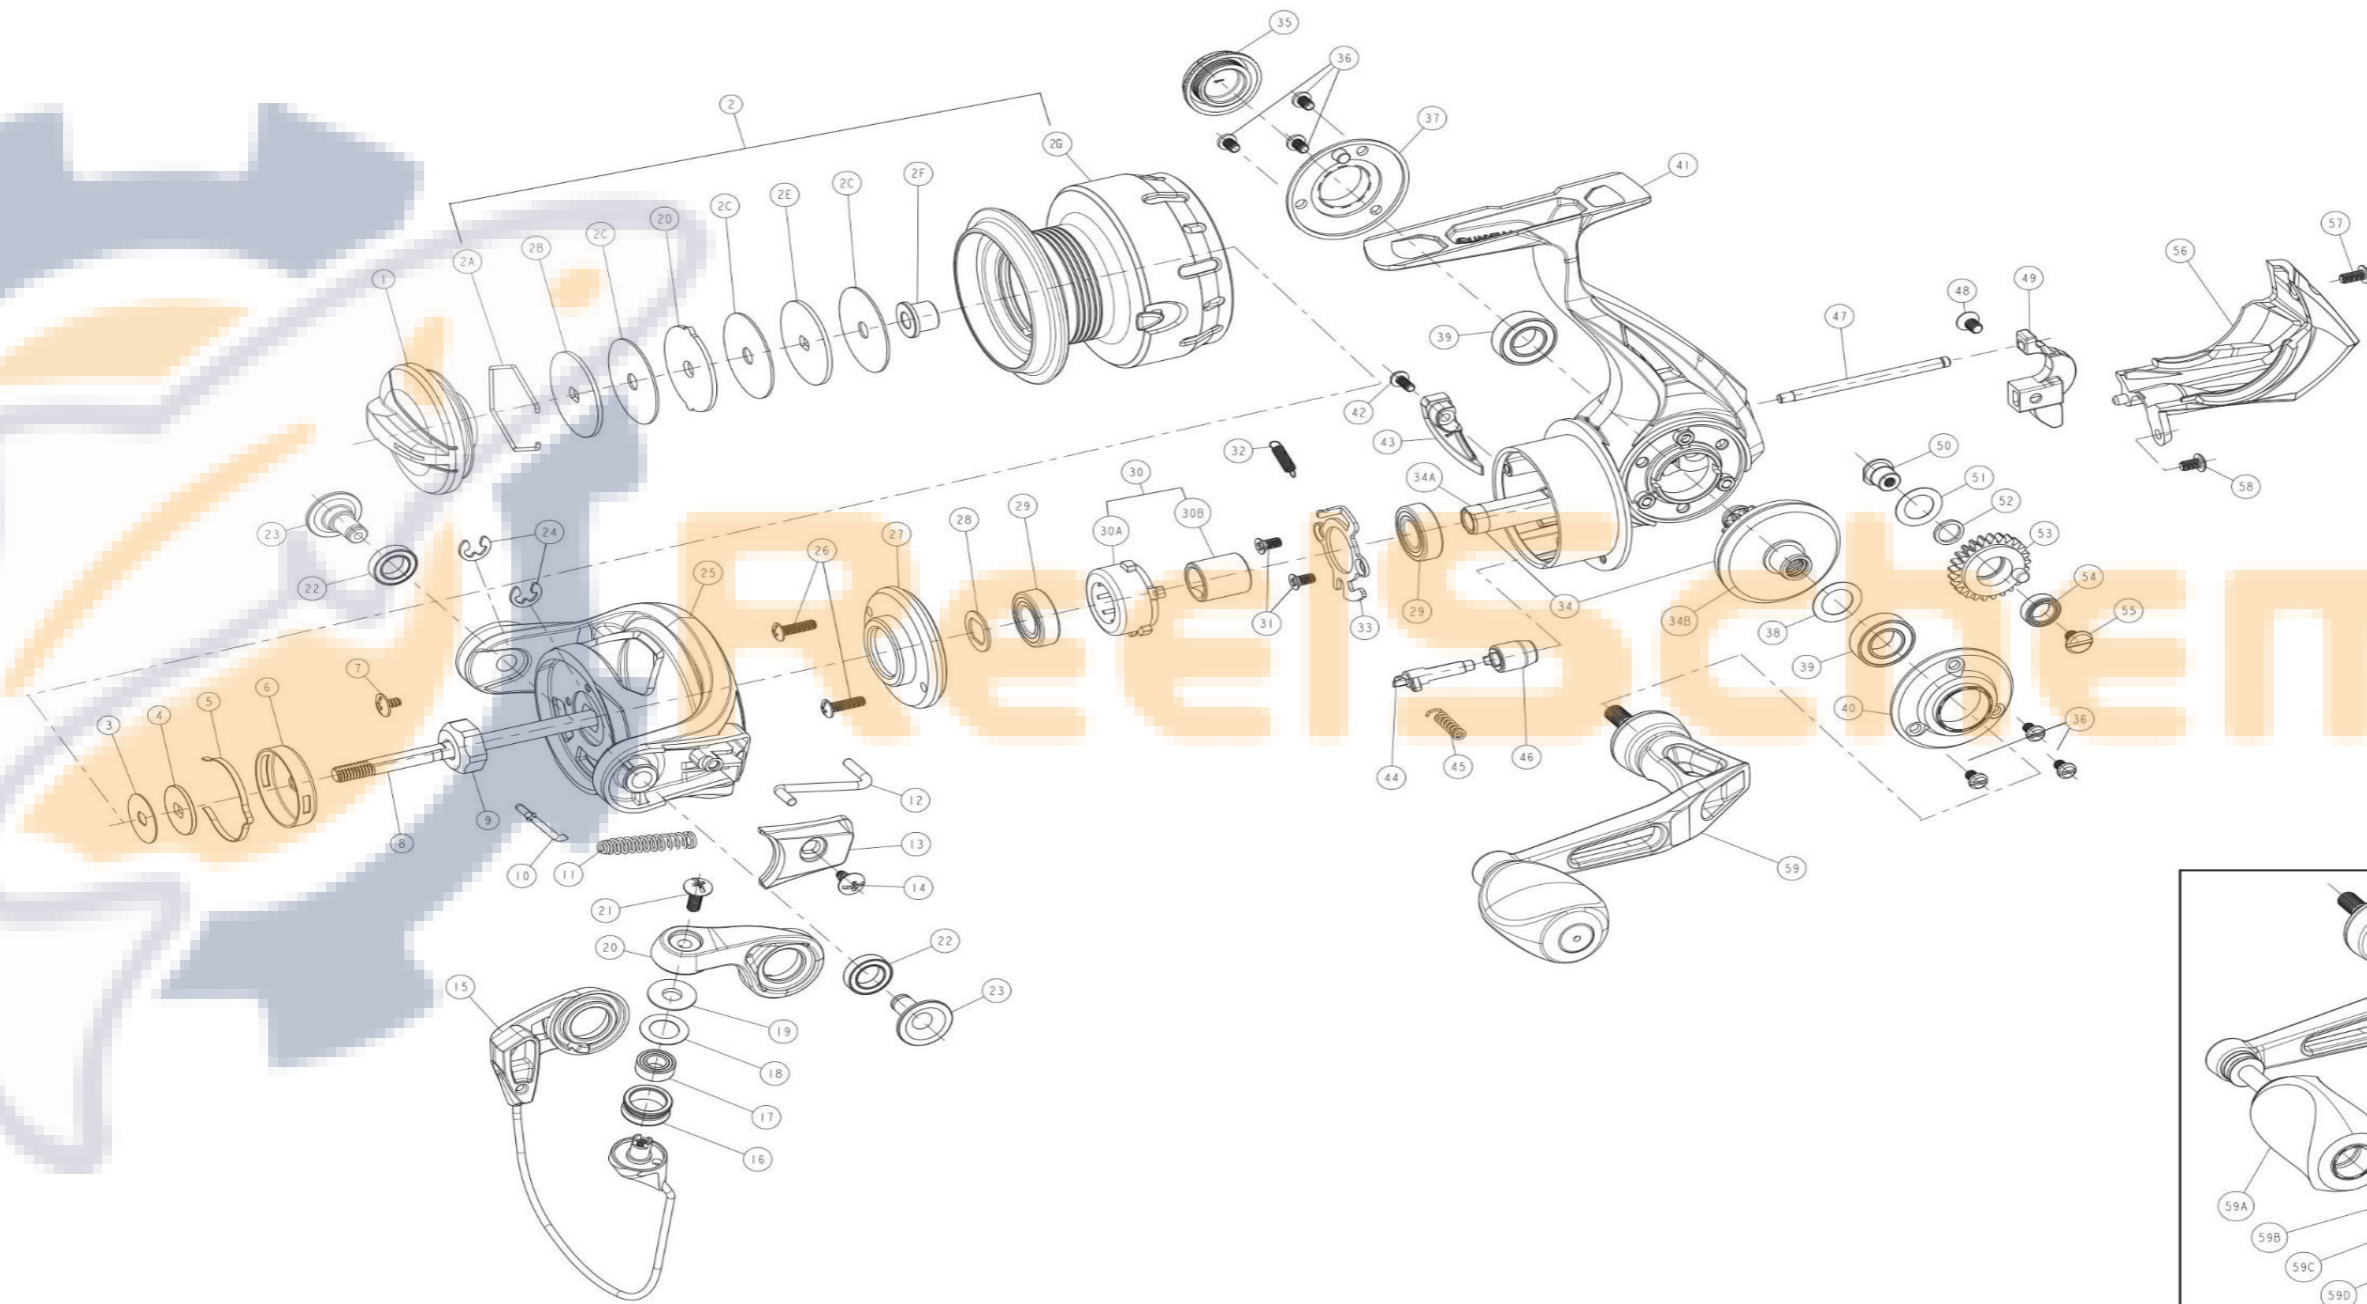

QUANTUM[®]

EN30SPT

QUANTUM EN30SPT PART LIST

Key #	Description	Part No.	Qty	Key #	Description	Part No.	Qty
1	Drag Knob Assembly	WAB332-05	1	31	Ball Bearing Retainer Screw	QAE123-01	2
2	Spool Kit Include	VAE421-01	1	32	One Way Clutch Spring	QAE216-01	1
	2A - Retaining Ring	RQ038-01	1	33	Ball Bearing Retainer	QAE040-01	1
	2B - Drag Washer "D"	RQ080-02	1	34	Gear Kit Include	NA	
	2C - Drag Washer "B"	CO033-01	3		34A - Pinion	UAE011-01	1
	2D - Drag Washer "A"	RQ081-01	1		34B - Drive Gear	UAE012-01	1
	2E - Drag Washer "D"	RQ080-01	1	35	Dust Cap	UAE054-01	1
	2F - Spool Bushing	PG141-01	1	36	Screw	QAE107-02	6
	2G - Spool Assembly	VAE321-01	1	37	Body Cosmetic ring_R	UAE142-01	1
3	Spool Adjust Washer	PG030-01	2	38	Ball Bearing	CH027-05	2
4	Spool Washer	PG080-01	1	39	Drive Gear Adjust Washer	PG105-03	1
5	Spool Click Spring	PG114-01	1	40	Body Cosmetic ring_L	UAE161-01	1
6	Clicker Holder	PG110-01	1	41	Body	UAE001-04	1
7	Screw	RQ094-01	1	42	Trip Bumper Screw	UAA123-06	1
8	Main Shaft	UAE015-01	1	43	Trip Bumper	QAE119-01	1
9	Rotor Nut	QAE006-01	1	44	A/R Cam	QAE090-01	1
10	Cam	WAB163-01	1	45	Coil Spring	QAE049-01	1
11	Coil Spring	WAB148-01	1	46	A/R Switch	QAE059-02	1
12	Kick Lever	VAE019-01	1	47	Guide Pin	UAE211-01	1
13	Rotor Cover	UAE087-01	1	48	Screw	RQ100-01	1
14	Rotor Cover Screw	GU077-03	1	49	O/S Slider	UAE025-01	1
15	Bail Assembly	XAB347-05	1	50	O/S Gear Fixed Pin	QAE149-01	1
16	Line Roller	PQ004-03	1	51	O/S Gear Washer	QAE026-01	1
17	Ball Bearing	DT202-05	1	52	O/S Gear Bushing	QAE158-01	1
18	Line Roller Washer	PQ102-51	1	53	O/S Gear Assembly	UAE353-01	1
19	Line Roller Collar	PQ102-01	1	54	O/S Gear Ball Bearing	CT157-07	1
20	Arm Lever	WAB007-05	1	55	O/S Gear Screw	QAE111-01	1
21	Line Roller Screw	AQ108-01	1	56	Rear Cap	UAE250-01	1
22	Ball Bearing	BAA158-01	2	57	Screw	QAE057-02	1
23	Pin	WAB042-04	2	58	Screw	QAE050-02	1
24	E-Clip	GH034-01	2	59	Handle Assembly	UAE318-01	1
25	Rotor	VAE009-01	1		Handle Knob Kit Include (EN Only)	NA	
26	Ball Bearing Holder Screw	QAE061-02	2		59A - Handle Knob Assembly	WAB313-06	1
27	Ball Bearing Holder	UAE122-01	2		59B - Bushing	PG158-01	1
28	Rotor Adjust Washer	PG105-04	1		59C - Washer	DH133-01	1
29	Pinion Ball Bearing	ZG028-05	2		59D - Screw	QW123-01	1
30	One Way Clutch Kit Include	NA			59E - Handle Knob Cap	WAB138-01	1
	30A - Clutch Assembly	QAE363-01	1				
	30B - Clutch Sleeve	QAE139-01	1				