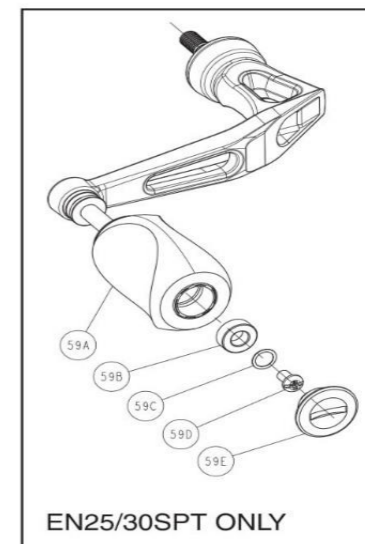

QUANTUM[®]

EN30SPT

QUANTUM EN30SPT PART LIST

Key #	Description	Part No.	Qty	Key #	Description	Part No.	Qty
1	Drag Knob Assembly	WAB332-05	1	31	Ball Bearing Retainer Screw	QAE123-01	2
2	Spool Kit Include	VAE421-01	1	32	One Way Clutch Spring	QAE216-01	1
	2A - Retaining Ring	RQ038-01	1	33	Ball Bearing Retainer	QAE040-01	1
	2B - Drag Washer "D"	RQ080-02	1	34	Gear Kit Include	NA	
	2C - Drag Washer "B"	CO033-01	3		34A - Pinion	UAE011-01	1
	2D - Drag Washer "A"	RQ081-01	1		34B - Drive Gear	UAE012-01	1
	2E - Drag Washer "D"	RQ080-01	1	35	Dust Cap	UAE054-01	1
	2F - Spool Bushing	PG141-01	1	36	Screw	QAE107-02	6
	2G - Spool Assembly	VAE321-01	1	37	Body Cosmetic ring_R	UAE142-01	1
3	Spool Adjust Washer	PG030-01	2	38	Ball Bearing	CH027-05	2
4	Spool Washer	PG080-01	1	39	Drive Gear Adjust Washer	PG105-03	1
5	Spool Click Spring	PG114-01	1	40	Body Cosmetic ring_L	UAE161-01	1
6	Clicker Holder	PG110-01	1	41	Body	UAE001-04	1
7	Screw	RQ094-01	1	42	Trip Bumper Screw	UAA123-06	1
8	Main Shaft	UAE015-01	1	43	Trip Bumper	QAE119-01	1
9	Rotor Nut	QAE006-01	1	44	A/R Cam	QAE090-01	1
10	Cam	WAB163-01	1	45	Coil Spring	QAE049-01	1
11	Coil Spring	WAB148-01	1	46	A/R Switch	QAE059-02	1
12	Kick Lever	VAE019-01	1	47	Guide Pin	UAE211-01	1
13	Rotor Cover	UAE087-01	1	48	Screw	RQ100-01	1
14	Rotor Cover Screw	GU077-03	1	49	O/S Slider	UAE025-01	1
15	Bail Assembly	XAB347-05	1	50	O/S Gear Fixed Pin	QAE149-01	1
16	Line Roller	PQ004-03	1	51	O/S Gear Washer	QAE026-01	1
17	Ball Bearing	DT202-05	1	52	O/S Gear Bushing	QAE158-01	1
18	Line Roller Washer	PQ102-51	1	53	O/S Gear Assembly	UAE353-01	1
19	Line Roller Collar	PQ102-01	1	54	O/S Gear Ball Bearing	CT157-07	1
20	Arm Lever	WAB007-05	1	55	O/S Gear Screw	QAE111-01	1
21	Line Roller Screw	AQ108-01	1	56	Rear Cap	UAE250-01	1
22	Ball Bearing	BAA158-01	2	57	Screw	QAE057-02	1
23	Pin	WAB042-04	2	58	Screw	QAE050-02	1
24	E-Clip	GH034-01	2	59	Handle Assembly	UAE318-01	1
25	Rotor	VAE009-01	1		Handle Knob Kit Include (EN Only)	NA	
26	Ball Bearing Holder Screw	QAE061-02	2		59A - Handle Knob Assembly	WAB313-06	1
27	Ball Bearing Holder	UAE122-01	2		59B - Bushing	PG158-01	1
28	Rotor Adjust Washer	PG105-04	1		59C - Washer	DH133-01	1
29	Pinion Ball Bearing	ZG028-05	2		59D - Screw	QW123-01	1
30	One Way Clutch Kit Include	NA			59E - Handle Knob Cap	WAB138-01	1
	30A - Clutch Assembly	QAE363-01	1				
	30B - Clutch Sleeve	QAE139-01	1				