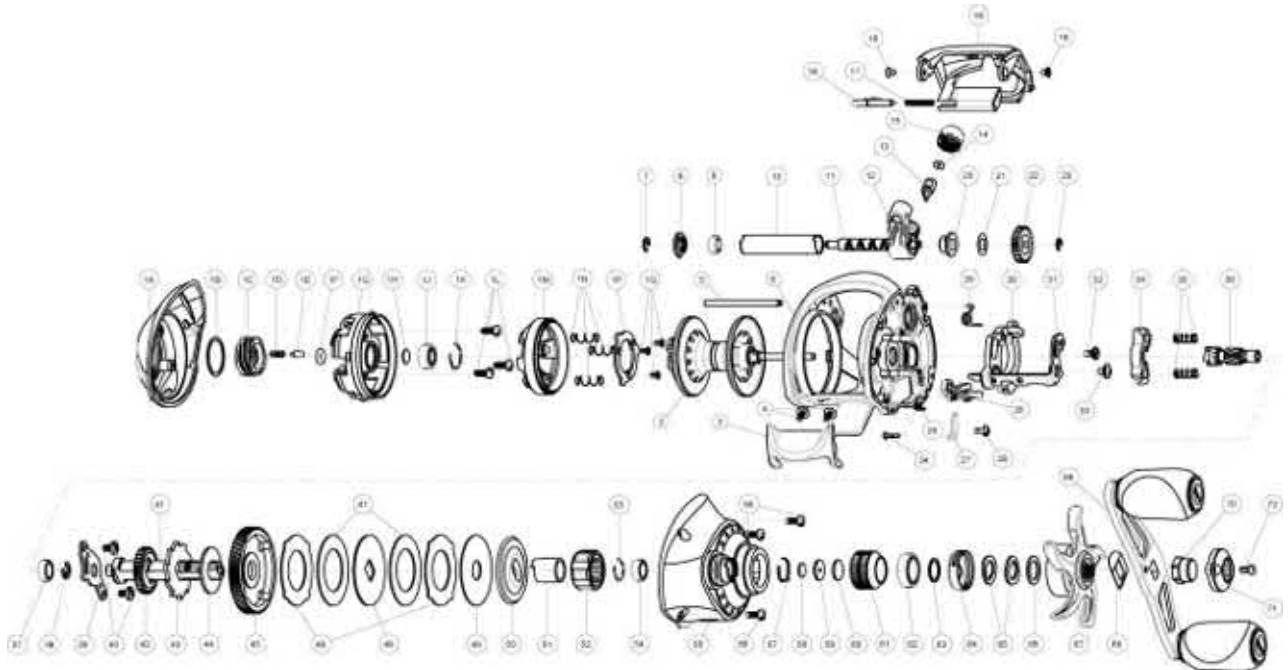

QUANTUM

IC100SPT

Quantum ICON - IC100SPT Part List

Key No.	Description	Part No.	Qty	Key No.	Description	Part No.	Qty
		IC100SPT				IC100SPT	
1	Palm Side Cover Kit include	VA4023-01	1	30	Release Slider	VA039-01	1
	1A - Palm Side Cover	VA023-01	1	31	Release Slider Link	LX036-01	1
	1B - Centrifugal Dial Washer	SB111-01	1	32	Screw	EW125-02	1
	1C - Centrifugal Dial	SB026-01	1	33	Screw	CX076-03	1
	1D - Centrifugal Dial Click Spring	YW114-01	1	34	Pinion Yoke	SB025-01	1
	1E - Centrifugal Dial Click Pawl	PW098-01	1	35	Yoke Spring	GX040-01	2
	1F - Centrifugal Dial Frection Ring	SB105-01	1	36	Pinion	VA011-01	1
	1G - Spool Cover	VA051-01	1	37	Crank Shaft Ball Bearing - Bottom	SW017-01	1
	1H - Spool Tension Shim	QW032-04	1	38	E-Clip	QW120-01	1
	1J - Spool Shaft Ball Bearing - Palm	QV017-01	1	39	Crank Shaft Retainer	VA002-01	1
	1K - Clip Ring	HV080-01	1	40	Crank Shaft Retainer Screw	JX127-02	2
	1L - Spool Cover Screw	WW107-01	3	41	Crank Shaft	YW008-05	1
	1M - Break Ring Assembly	VA342-01	1	42	O/S Drive Gear	DW112-01	1
	1N - Break Ring Spring	DW070-01	3	43	Trip Ratchet	PW083-02	1
	1P - Break Ring Retainer	DW129-01	1	44	Trip Ratchet Washer	YW111-01	1
	1Q - Break Ring Retainer Screw	DW107-01	3	45	Drive Gear	VA012-01	1
2	Spool Assembly	VA321-01	1	46	Drag Key Washer	PW048-01	2
3	Thumb Bar	LX009-01	1	47	Drag Disc "A"	PW059-02	2
4	Thumb Bar Screw	CW125-01	2	48	Drag "D" Washer	YW045-01	1
5	Stabilizer Bar	VA061-01	1	49	Drag Disc "B"	YW059-02	1
6	Frame	VA001-01	1	50	Disk Washer	VA045-01	1
7	E-Clip	NX092-01	1	51	One Way Clutch Sleeve	UX052-01	1
8	Bearing Retainer	DW067-01	1	52	One Way Clutch	VA063-01	1
9	Worm Shaft Ball Bearing	XX117-01	1	53	Spool Tension Knob Ball Bearing Retainer	EB080-01	1
10	Worm Shaft Guide	DW016-01	1	54	Tension Knob Ball Bearing	SW017-01	1
11	Worm Shaft	HV072-01	1	55	Gear Side Cover Assembly	VA324-01	1
12	Line Guide Carrier	VA047-01	1	56	Gear Side Cover Screw "A"	BV123-03	3
13	Line Guide Pawl	CX006-01	1	57	Spool Tension Knob Click Spring	PW114-01	1
14	Line Guide Pawl Washer	BV035-01	1	58	Spool Tension Washer	QW032-04	1
15	Line Guide Carrier Screw	ZW007-01	1	59	Spool Tension Collar	VA081-01	1
16	Side Cover Locking Lever	VA119-01	1	60	Spool Cushion Washer	VA082-01	1
17	Locking Lever Spring	ZW096-01	1	61	Spool Tension Knob	VA033-01	1
18	Front Support Screw	CF107-01	2	62	Crank Shaft Ball Bearing - Top	TW058-03	1
19	Front Support	VA099-01	1	63	Crank Shaft Ball Bearing Washer	TW035-02	1
20	Worm Shaft Bushing	PW068-01	1	64	Drag Click Spring Assembly	YX4114-01	1
21	O/S Pinion Gear Washer	EX035-01	1	65	Spring "D" Washer	JX046-01	2
22	O/S Pinion Gear	DW085-01	1	66	Star Drag Washer	ZW032-01	1
23	E-Clip	NX090-01	1	67	Star Drag	VA055-01	1
24	Gear Side Cover Screw "B"	VA057-01	1	68	Handle Washer	NX054-01	1
25	Kick Lever Spring	VA097-01	1	69	Handle Assembly	VA318-01	1
26	Kick Lever	PW077-01	1	70	Handle Nut	DW003-07	1
27	Kick Lever Retainer	VA161-01	1	71	Handle Nut Cap	DW034-02	1
28	Screw	VA123-01	1	72	Handle Nut Cap Screw	DW050-02	1
29	Release Slider Spring	VA104-01	1				