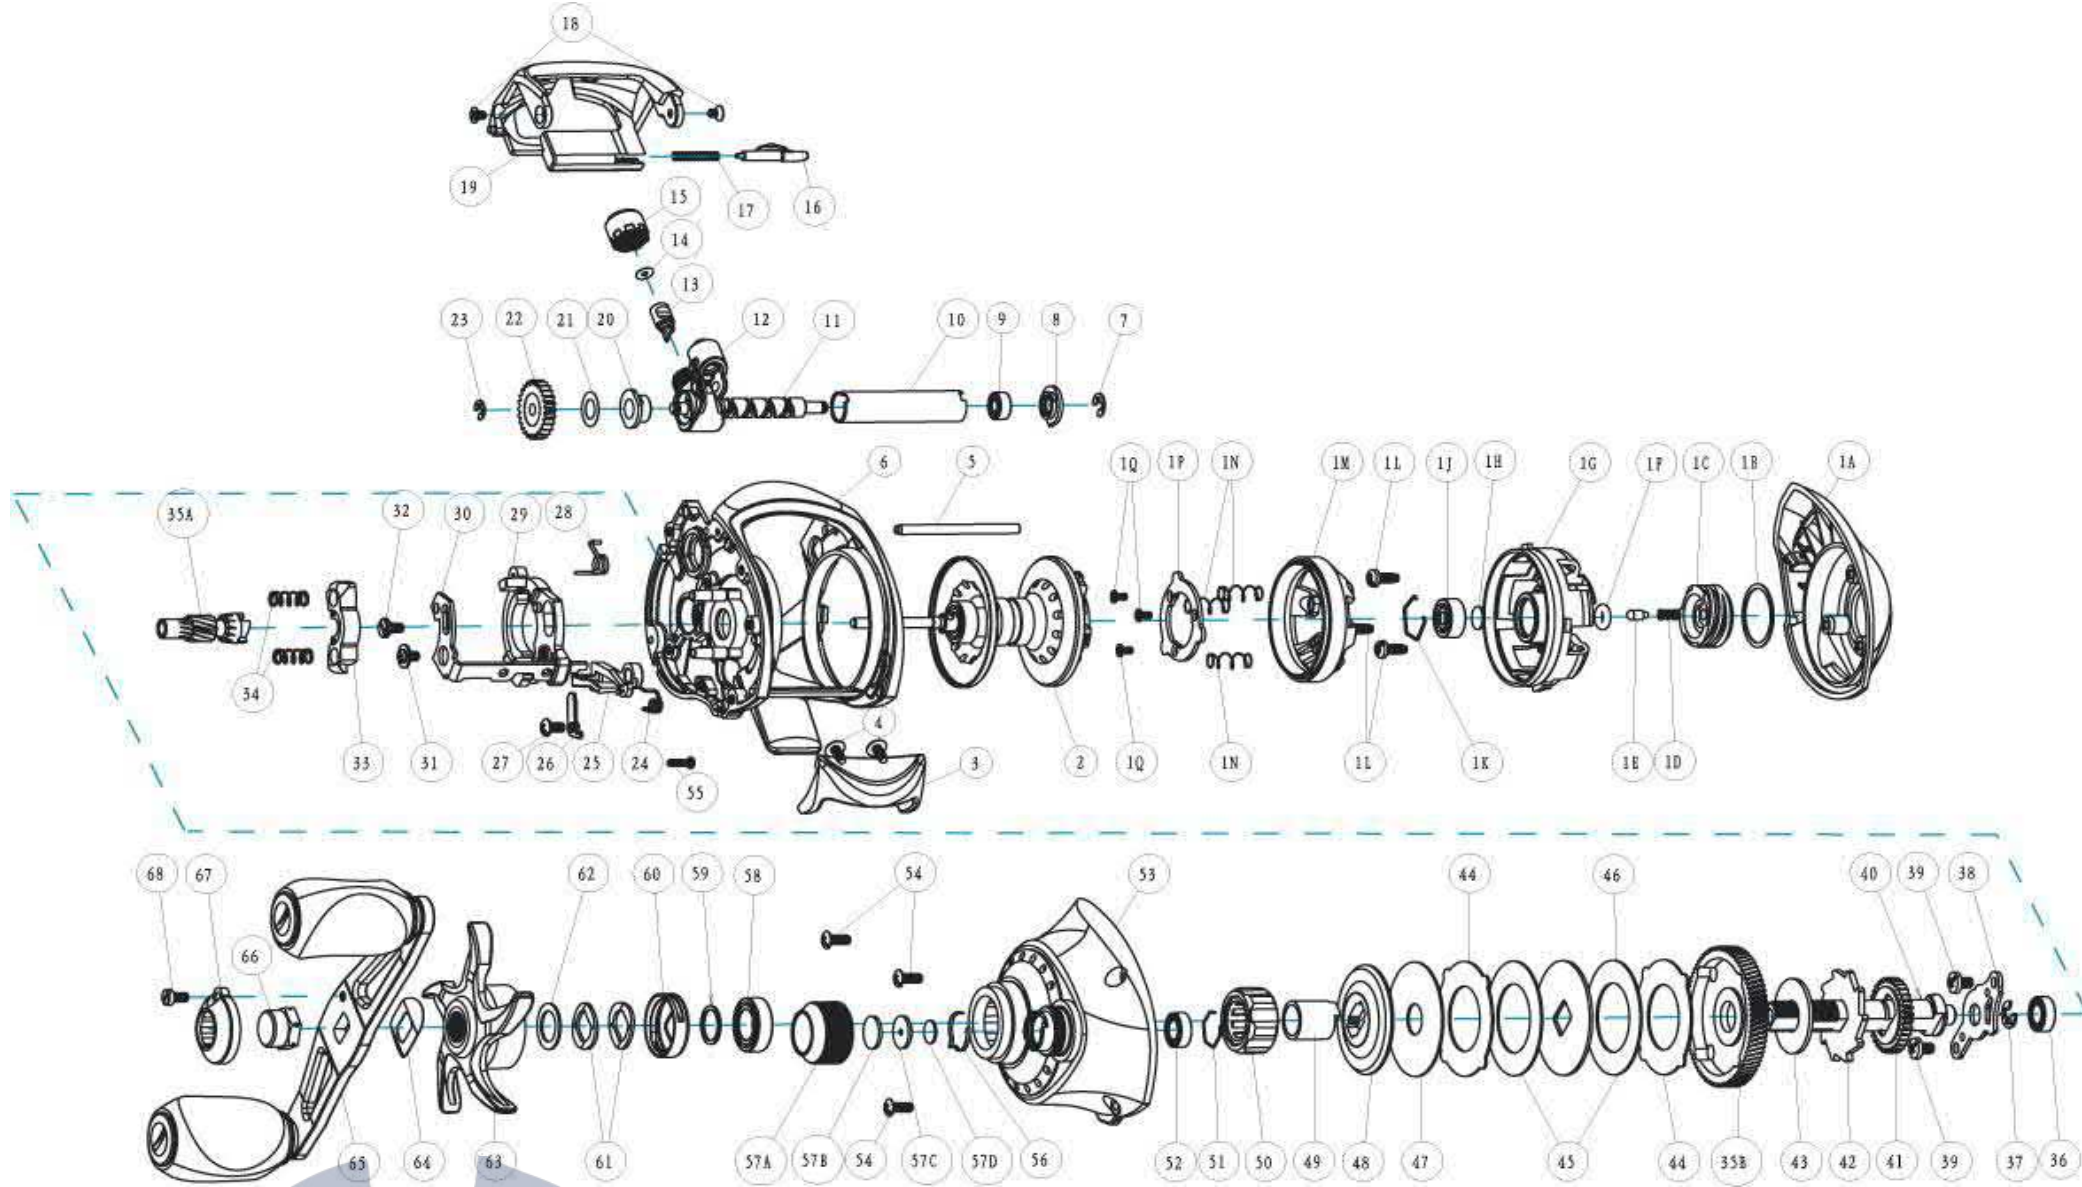

## IC101SPT

Quantum ICON - IC101SPT Part List

Key No.	Description	Part No. IC101SPT	Qty	Key No.	Description	Part No. IC101SPT	Qty
1	Palm Side Cover sub ass'y	WA423-01	1	31	Release Slider Screw	CX076-03	1
	1A - Palm Side Cover	WA023-01	1	32	Release Slider Link Screw	EW125-02	1
	1B - Centrifugal Dial Washer	SB111-01	1	33	Pinion Yoke	TB025-01	1
	1C - Centrifugal Dial	TB026-01	1	34	Yoke Spring	GX040-01	2
	1D - Centrifugal Dial Click Spring	YW114-01	1	35	Gear Kit Include		
	1E - Centrifugal Dial Click Pawl	PW098-01	1		35A-Pinion Gear	WA011-02	1
	1F - Centrifugal Dial Frection Ring	SB105-01	1		35B-Drive Gear	WA012-02	1
	1G - Spool Cover	TB026-01	1	36	Crank Shaft Ball Bearing - L	SW017-01	1
	1H - Spool Tension Shim	QW032-04	1	37	E-Clip	QW120-01	1
	1J - Ball Bearing - Spool Shaft (Palm)	QV017-01	1	38	Crank Shaft Retainer	VA002-01	1
	1K - Clip Ring	HV080-01	1	39	Crank Shaft Retainer Screw	JX107-02	2
	1L - Spool Cover Screw	WW107-01	3	40	Crank Shaft	YW008-06	1
	1M - Brake Ring Assembly	WA342-01	1	41	O/S Drive Gear	DW112-01	1
	1N - Spring - Brake Ring Slider	DW070-01	3	42	Trip Ratchet	PW083-02	1
	1P - Retainer - Brake Ring Slider Spring	DW129-01	1	43	Trip Ratchet Washer	YW111-01	1
	1Q - Retainer Screw	DW107-01	3	44	Drag Key Washer	PW048-01	2
2	Spool Assembly	VA321-01	1	45	Drag Disc - A	PW059-02	2
3	Thumb Bar	VA009-01	1	46	Drag "D" Washer	YW045-01	1
4	Thumb Bar Screw	CW125-01	2	47	Drag Disc - B	YW059-01	1
5	Stabilizer Bar	VA0601-01	1	48	Drag Washer	VA045-01	1
6	Frame	WA001-01	1	49	One Way Clutch Sleeve	UX052-01	1
7	E-Clip	NX092-01	1	50	One Way Clutch	VA063-01	1
8	Bearing Retainer	DW067-01	1	51	Spool Tension Knob Ball Bearing Retainer	EB080-01	1
9	Worm Shaft Ball Bearing	XX117-01	1	52	Tension Knob Ball Bearing	SW017-01	1
10	Worm Shaft Guide	DW016-01	1	53	Gear Side Cover	WA024-01	1
11	Worm Shaft	HV072-01	1	54	Gear Side Cover Screw-A	VA053-01	3
12	Line Guide Carrier	VA047-01	1	55	Gear Side Cover Screw-B	VA057-01	1
13	Line Guide Pawl	CX006-01	1	56	Tension Knob Click Spring	PW114-01	1
14	Line Guide Carrier Washer	BV035-01	1	57	Tension Knob Kit Include		
15	Line Guide Carrier Screw	ZW007-01	1		57A-Spool Tension Knob	VA033-01	1
16	Side Covr Locking Lever	WA119-01	1		57B-Spool Cushion Washer	VA082-01	1
17	Spring - Locking Lever	ZW096-01	1		57C-Collar - Spool Tension	VA081-01A	1
18	Screw	CF107-02	2		57D-Washer - Spool Tension	QW032-04	1
19	Front Support	VA099-01	1	58	Crank Shaft Ball Bearing	TW058-03	1
20	Worm Shaft Bushing - Gear Side	PW068-01	1	59	Crank Shaft Ball Bearing Washer	TW035-02	1
21	O/S Pinion Gear Washer	EX035-01	1	60	Drag Click Spring Assembly	YX4114-02	1
22	O/S Pinion Gear	DW085-01	1	61	Spring "D" Washer	JX046-01	2
23	E-Clip	NX090-01	1	62	Star Drag Washer	ZW032-01	1
24	Kick Lever Spring	WA097-01	1	63	Star Drag	WA055-01	1
25	Kick Lever	YW077-01	1	64	Handle Washer	NX054-01	1
26	Kick Lever Guide Plate	VA161-01	1	65	Handle Assembly	VA318-03	1
27	Kick Lever Guide Plate Screw	JX107-02	1	66	Handle Nut	DW003-08	1
28	Release Slider Spring	WA104-01	1	67	Handle Nut Cap	DW034-02	1
29	Release Slider	WA039-01	1	68	Handle Nut Cap Screw	DW050-02	1
30	Release Slider Link	LB036-01	1				