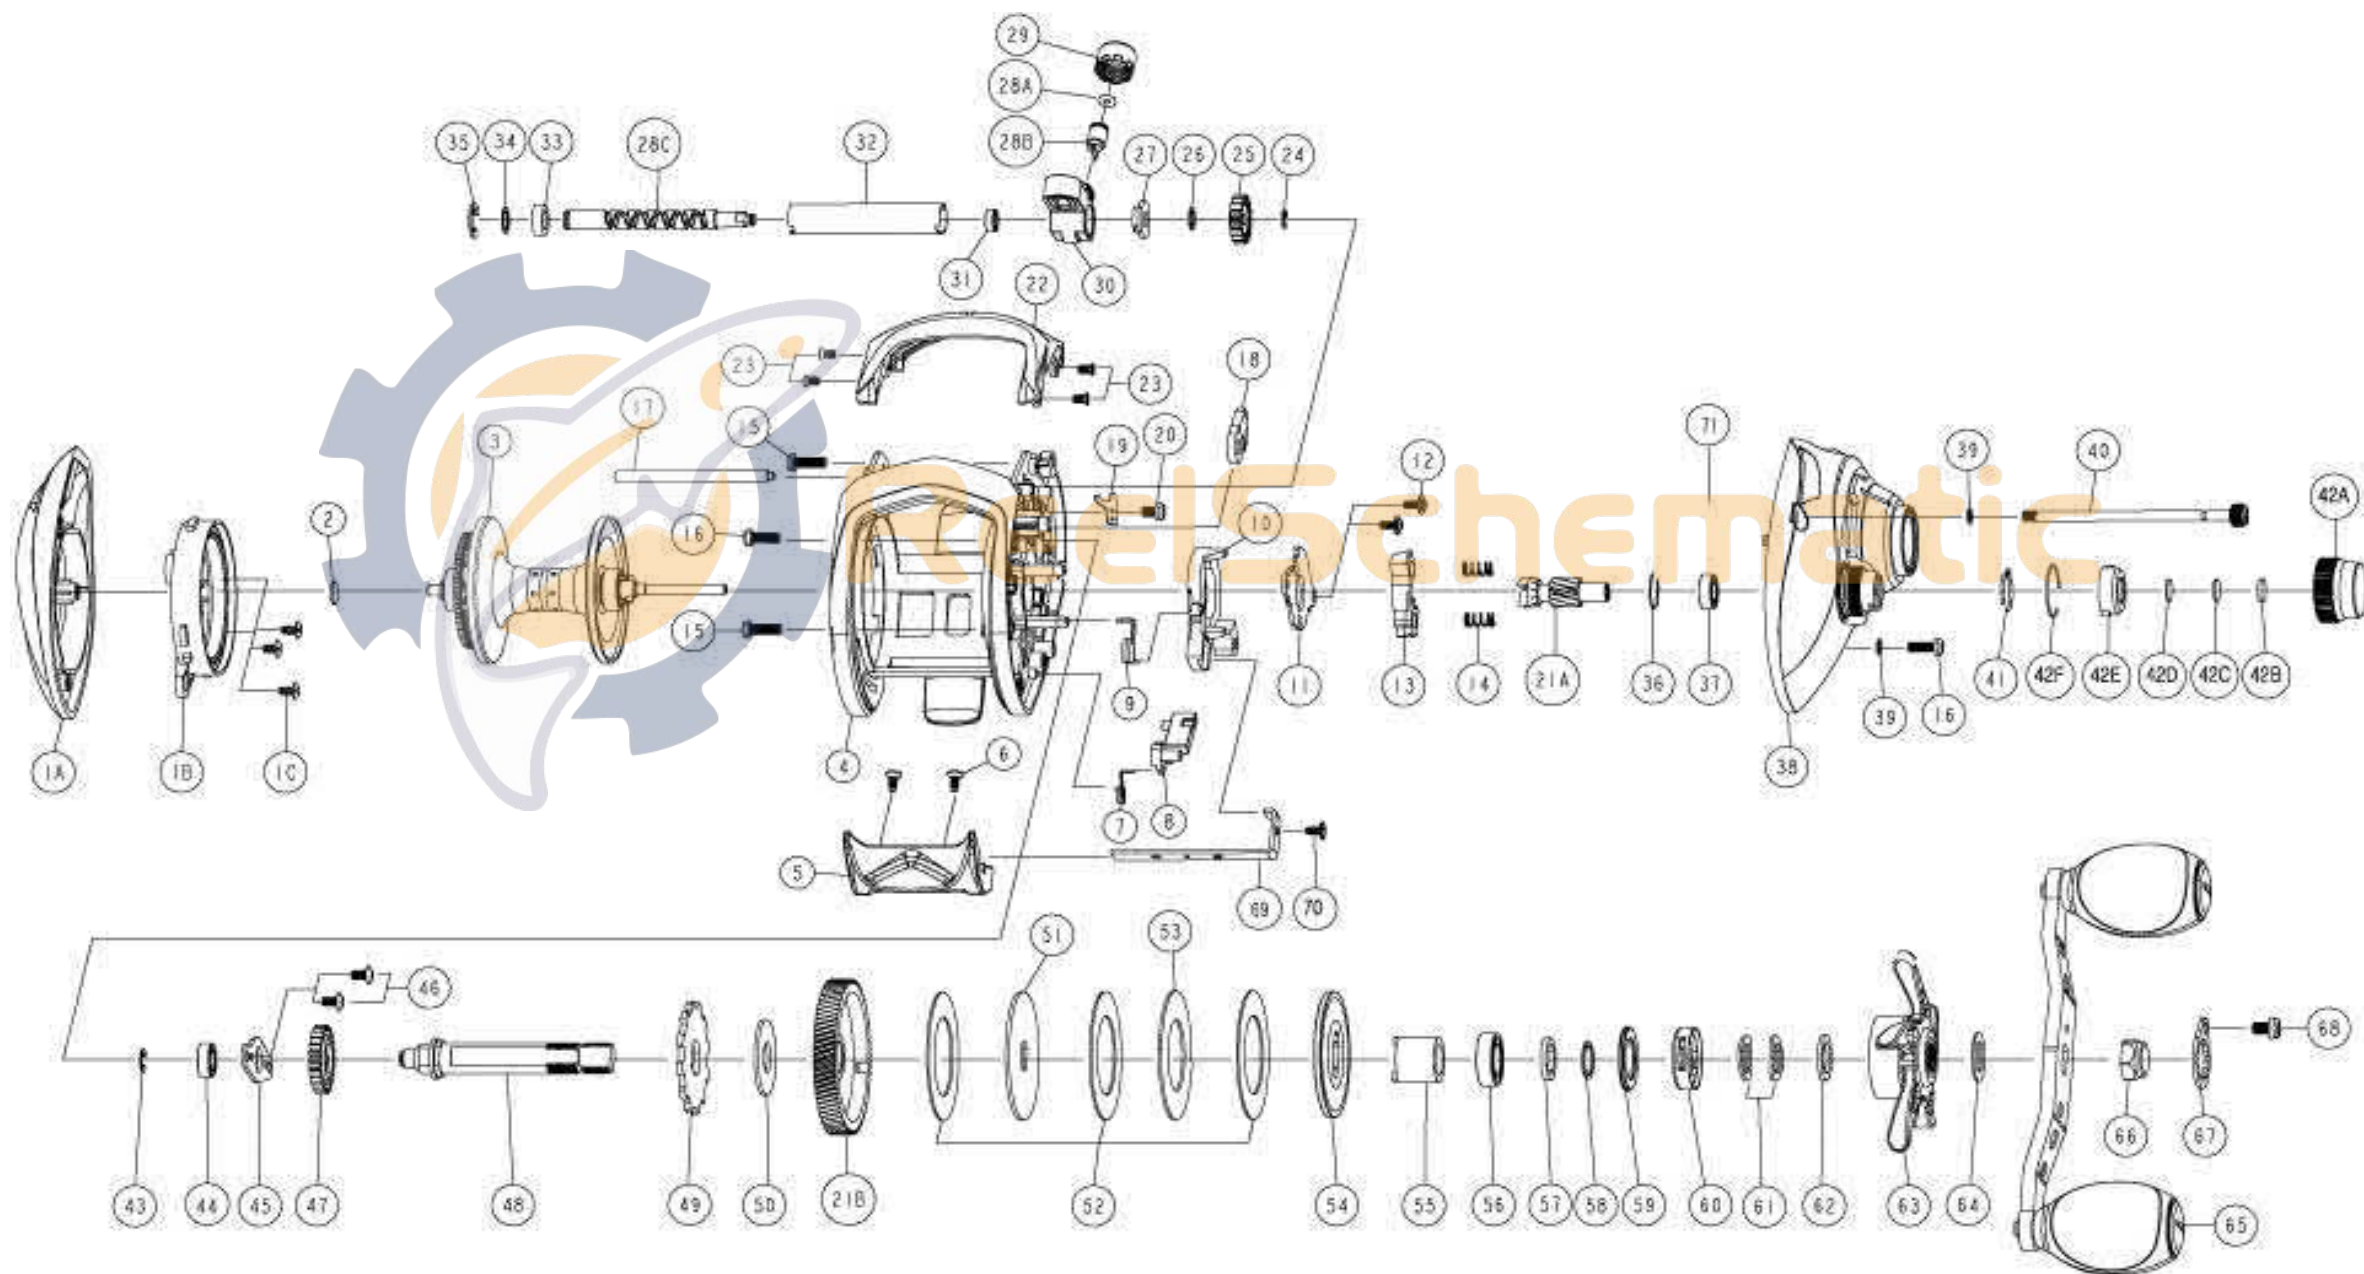

QUANTUM®

IR300SPT

QUANTUM®

IR300SPT

Quantum IR300SPT Baitcast Reel Part List

Key #	Description	Part No.	Qty.	Key #	Description	Part No.	Qty.
1	Palm Side Cover Kit	JA4023-01	1	36	Spool Tension Knob Bearing Retainer	EB080-01	1
1A	Palm Side Cover	JA023-01	1	37	Spool Tension Knob Ball Bearing	SW017-01	1
1B	Spool Cover Assembly	JA351-01	1	38	Gear Side Cover Assembly	JA324-02	1
1C	Spool Cover Screw	JA076-01	3	39	Nylon Washer	LA031-01	2
2	Spool Shaft Washer(Palm Side)	QW032-04	1	40	Thumb Screw	JA050-01	1
3	Spool Assembly	JA321-01	1	41	Spool Tension Knob Click Spring	PA114-01	1
4	Frame Assembly	JA301-01	1	42	Spool Tension Knob Kit	PA4033-06	1
5	Thumb Bar	JA009-01	1	42A	Spool Tension Knob	PA033-04	1
6	Thumb Bar Screw	EB107-01	2	42B	Spool Cushion Washer	EX082-01	1
7	Kick Lever Spring	JA097-01	1	42C	Spool Tension Knob Washer "B"	PW032-01	1
8	Kick Lever	JA077-01	1	42D	Spool Tension Knob Washer "A"	QW032-04	1
9	Release Slider Spring	JA104-01	1	42E	Click Ratchet	PW113-01	1
10	Release Slider	JA039-01	1	42F	C-Ring	PW080-01	1
11	Release Slider Plate	JA161-01	1	43	Crank Shaft E-Clip	PA090-01	1
12	Release Slider Screw	EB125-01	2	44	Crank Shaft Ball Bearing	SW017-01	1
13	Pinion Yoke	FB028-01	1	45	Crank Shaft Retainer Plate	JA094-01	1
14	Pinion Yoke Spring	KW040-01	2	46	Crank Shaft Retainer Plate Screw	JA136-01	1
15	Gear Side Cover Screw "A"	JA123-01	2	47	Worm Shaft Drive Gear	JA112-01	1
16	Gear Side Cover Screw "B"	JA107-01	2	48	Crank Shaft	JA008-01	1
17	Pillar	JA061-01	1	49	Trip Ratchet	JA083-01	1
18	Stopper Assembly	JA063-01	1	50	Trip Ratchet Washer	JA111-01	1
19	Plate	JA030-01	1	51	Drag Washer	KA045-01	1
20	Plate Screw	JA107-01	1	52	Drag Key Washer "A"	JA059-01	3
21	Gear Kit	JA4011-02	1	53	Drag Key Washer "B"	JA048-01	1
21A	Pinion Gear	JA011-02	1	54	Drag Key Washer "C"	JA045-01	1
21B	Drive Gear	JA012-02	1	55	One Way Clutch Sleeve	JA052-01	1
22	Front Support	JA099-01	1	56	Crank Shaft Ball Bearing (Handle Side)	TW058-02	1
23	Front Support Screw	KW107-01	4	57	Collar	JA081-01	1
24	Worm Shaft E-Clip	NX090-01	1	58	Bearing Washer	KW032-01	1
25	Worm Shaft Pinion Gear	JA085-01	1	59	Rubber	JA155-01	1
26	Worm Shaft Washer(Gear Side)	PA035-01	1	60	Star Drag Clicker Spring Assembly	PA4114-01	1
27	Worm Shaft Bushing	RA067-01	1	61	Star Drag Spring Washer	JX046-01	2
28	Worm Shaft Kit	JA4072-01	1	62	Star Drag Washer	JA032-01	2
28A	Line Guide Pawl Washer	BV035-01	1	63	Star Drag	PA055-05	1
28B	Line Guide Pawl	KW006-01	1	64	Handle Washer	JA054-01	1
28C	Worm Shaft	JA072-01	1	65	Handle Assembly	JA318-01	1
29	Line Guide Pawl Screw	KW007-01	1	66	Handle Nut	JA003-01	1
30	Line Guide Carrier Assembly	JA347-01	1	67	Handle Nut Retainer	KW034-04	1
31	Worm Shaft Ball Bearing	PA017-01	1	68	Handle Nut Retainer Screw	QW123-02	1
32	Worm Shaft Guide	JA016-01	1	69	Release Slider Link	JA036-01	1
33	Worm Shaft Bearing	JA017-01	1	70	Release Slider Link Screw	EB125-01	1
34	Worm Shaft Washer(Palm Side)	EB032-01	1	71	Spring	JA096-01	1
35	Worm Shaft E-Clip	JA090-01	1