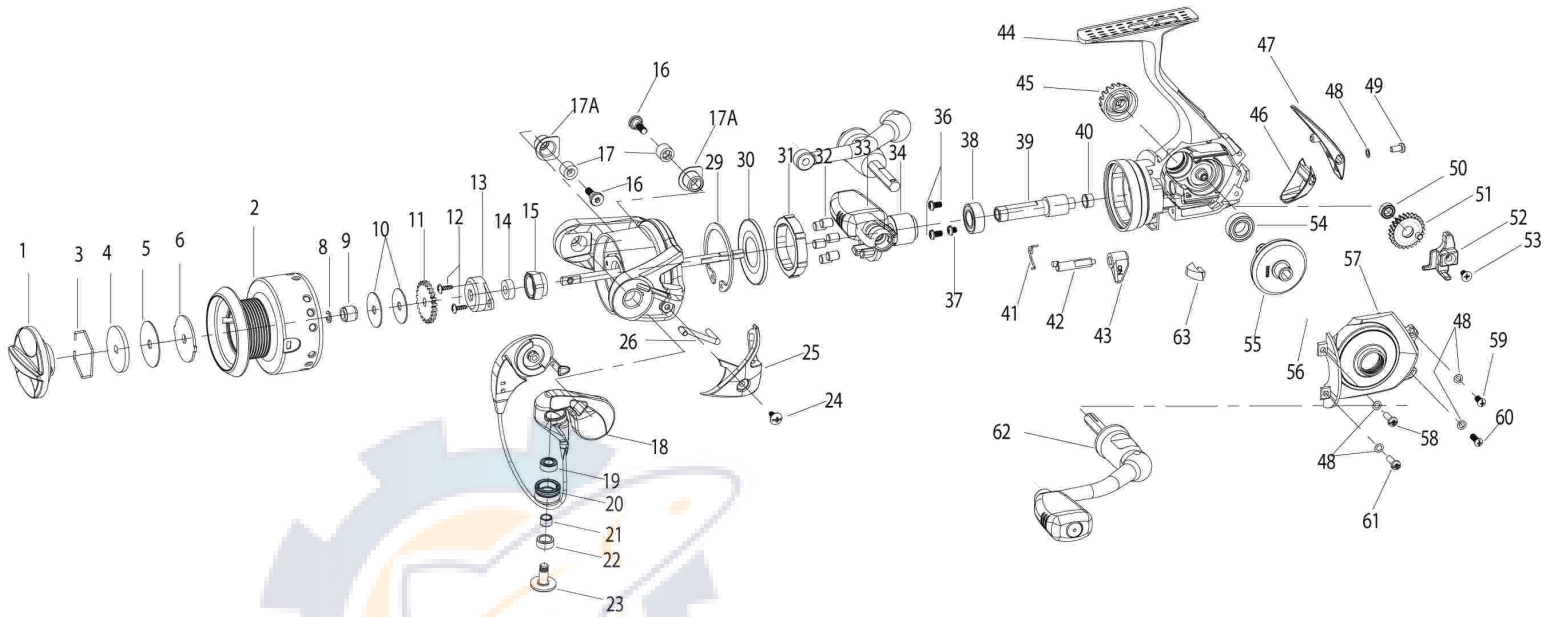

Kinetic PTi-A Parts Diagram - KT10PTi-A / KT20PTi-A

KEY #	DESCRIPTION	Kinetic 10	Kinetic 20
1	Drag Knob Assembly	RK332-01	SK332-01
2	Spool	RK021-01	SK021-01
3	Drag Retainer	RQ038-01	RQ038-01
4	Drag Washer "D"	SQ080-01	SQ080-01
5	Drag Washer "B"	RQ033-01	RQ033-01
6	Drag Washer "A"	RQ081-01	RQ081-01
7	Drag Washer "C"	N/A	N/A
8	Retainer Clip	TK034-01	TK034-01
9	Spool Sleeve	RK121-01	SK121-01
10	Spool Adjust Washer	RK030-01	RK030-01
11	Click Gear	RQ037-01	RQ037-01
12	Rotor Nut Lock Screw	RQ094-01	RQ094-01
13	Rotor Nut Cover	RK214-01	SK214-01
14	Main Shaft Bushing	SK213-01	SK213-01
15	Rotor Nut	SK006-01	SK006-01
16	Bail Pivot Screw	TK111-01	TK111-01
17	Bail Pivot Bushing	TK109-01	TK109-01
17A	Bail Pivot Insert	TK112-01	TK112-01
18	Bail Assembly	RK347-01	RK347-01
19	Line Roller Bearing	GH202-01	GH202-01
20	Line Roller	RK004-01	TK004-01
22	Line Roller Bushing	TK104-01	TK104-01
23	Line Roller Screw	RK108-01	TK108-01
24	Arm Lever Cover Screw	GU077-01	GU077-01
25	Arm Lever Cover	RK108-01	TK108-01
26	Kick Lever	RK019-01	SK019-01
27	Rotor Sub-Assembly	RK209-02	SK209-02
28	Main Shaft	PQ015-01	PQ015-01
29	Clutch Retaining Ring	RK060-01	TK060-01
30	Clutch Seal Plate	RK166-01	TK166-01
31	Clutch Lock Ring	RK063-01	TK063-01