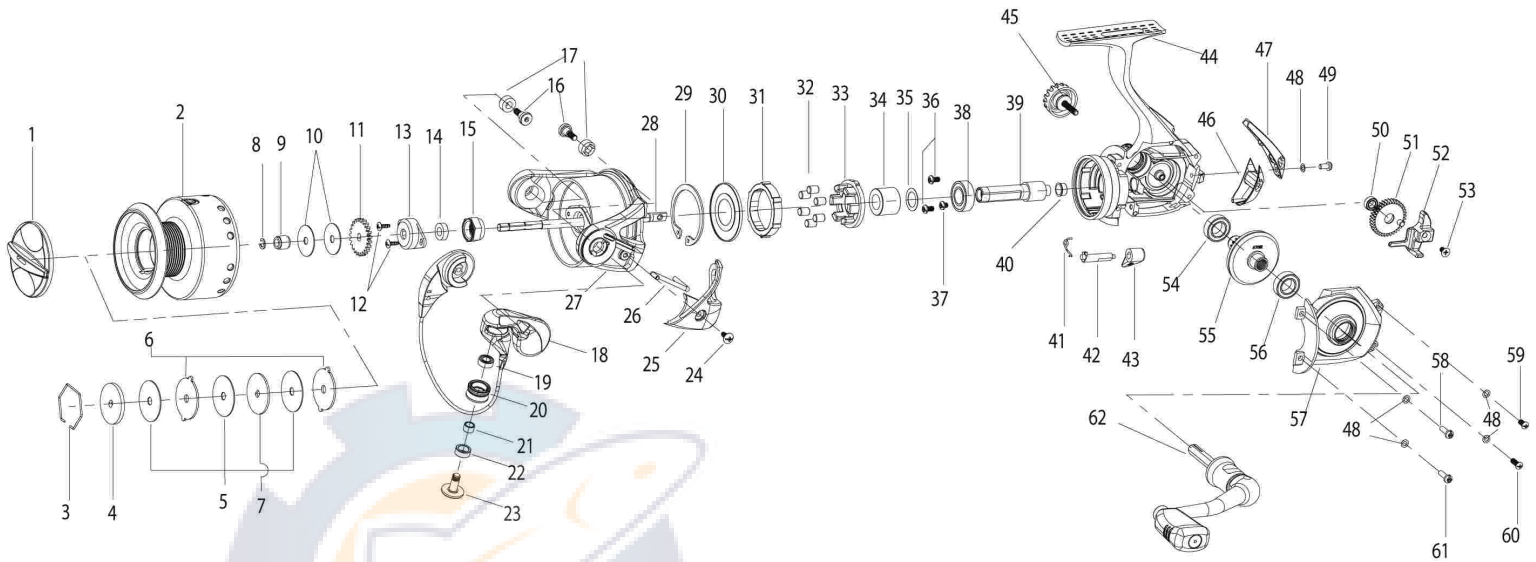

# Kinetic PTi-A Parts Diagram - KT30PTi-A / KT40PTi-A

KEY #	DESCRIPTION	Kinetic 30	Kinetic 40
1	Drag Knob Assembly	TK332-01	TK332-01
2	Spool	TK021-01	TK021-51
3	Drag Retainer	RQ038-01	RQ038-01
4	Drag Washer "D"	SQ080-01	SQ080-01
5	Drag Washer "B"	RQ033-01	RQ033-01
6	Drag Washer "A"	RQ081-01	RQ081-01
7	Drag Washer "C"	RQ080-01	RQ080-01
8	Retainer Clip	TK034-01	TK034-01
9	Spool Sleeve	TK121-01	TK121-01
10	Spool Adjust Washer	RK030-01	RK030-01
11	Click Gear	RQ037-01	RQ037-01
12	Rotor Nut Lock Screw	RQ094-01	RQ094-01
13	Rotor Nut Cover	TK214-01	TK214-01
14	Main Shaft Bushing	TK213-01	TK213-01
15	Rotor Nut	TK006-01	TK006-01
16	Bail Pivot Screw	TK111-01	TK111-01
17	Bail Pivot Bushing	TK109-01	TK109-01
17A	Bail Pivot Insert	N/A	N/A
18	Bail Assembly	RK347-01	RK347-01
19	Line Roller Bearing	GH202-01	GH202-01
20	Line Roller	TK004-01	TK004-01
22	Line Roller Bushing	TK104-01	TK104-01
23	Line Roller Screw	TK108-01	TK108-01
24	Arm Lever Cover Screw	GU077-01	GU077-01
25	Arm Lever Cover	TK108-01	TK108-01
26	Kick Lever	TK019-01	TK019-01
27	Rotor Sub-Assembly	TK209-02	TK209-02
28	Main Shaft	PQ015-01	PQ015-01
29	Clutch Retaining Ring	TK060-01	TK060-01
30	Clutch Seal Plate	TK166-01	TK166-01
31	Clutch Lock Ring	TK063-01	TK063-01