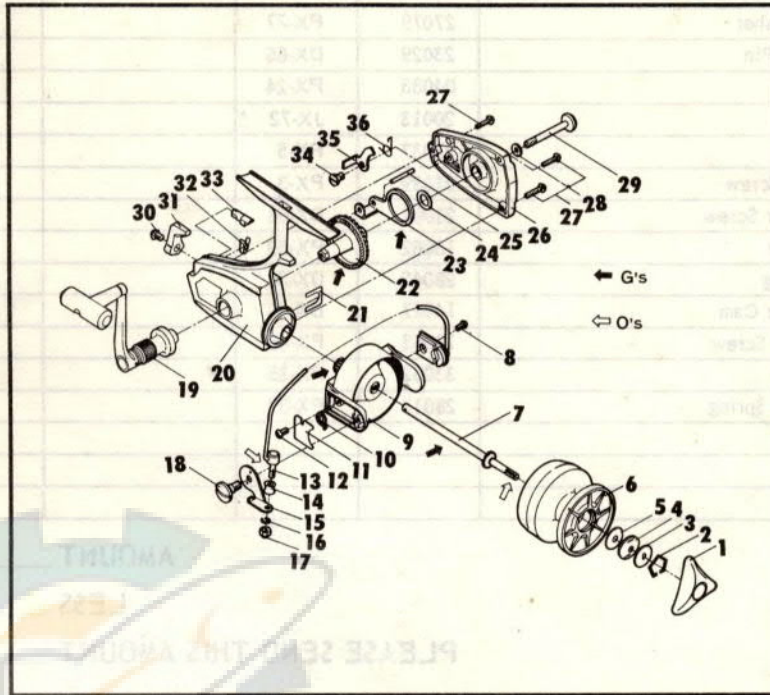

BRUNSWICK CORPORATION
 CONSUMER DIVISION
 POST OFFICE BOX 270
 TULSA, OKLAHOMA 74101

ZEBCO PARTS LIST AND ORDER BLANK MODEL SRL30 SPINNING REEL

PLEASE ORDER BY PART NUMBER, NOT KEY NUMBER.

IF REQUIRED REPAIRS CANNOT BE MADE AT YOUR NEAREST FACTORY APPROVED SERVICE STATION, YOU MAY ORDER THE FOLLOWING REPLACEMENT PARTS DIRECT FROM THE FACTORY OR RETURN REEL TO FACTORY.

Your Order No. _____ Date _____
 Charge To _____ Ship To _____
 Address _____ Address _____
 City & State _____ City & State _____

DEFECTIVE PARTS REPLACED AT FACTORY ONLY

KEY NO. .	DESCRIPTION	PART NUMBER		QUANTITY	PRICE	EXTENSION
		old	new			
1	Drag Knob Assembly	0232019	PX-32		\$.75	
2	Stopper Spring	29023	PX-28		.10	
3	Drag Washer A	27046	PX-53		.10	
4	Spring Washer	27082	PX-30		.20	
5	Drag Washer B	27075	PX-54		.05	
6	Spool Assembly	0206031A	PX-21		1.15	
7	Main Shaft Assembly	0212084	PX-15		1.35	
8	Balanced Weight Screw	21003	BX-47		.10	
9	Rotor Assembly	0205022	PX-9-A		5.00	
10	Bail Arm Spring	28106	PX-49		.20	
11	Bail Arm Spring Cover	41009	PX-13		.20	
12	Bail Arm Spring Cover Screw	20023	PX-14		.05	
13	Bail Arm Assembly	0229034	PX-10-A		2.55	
14	Bail Arm Roller	25009	DX-4		.35	
15	Bail Arm Lever	15064	PX-43		.70	
16	Spring Washer	27021	CX-17		.10	
17	Bail Arm Nut	18005	BX-19		.15	
18	Bail Arm Cam Screw	21031	PX-16		.90	