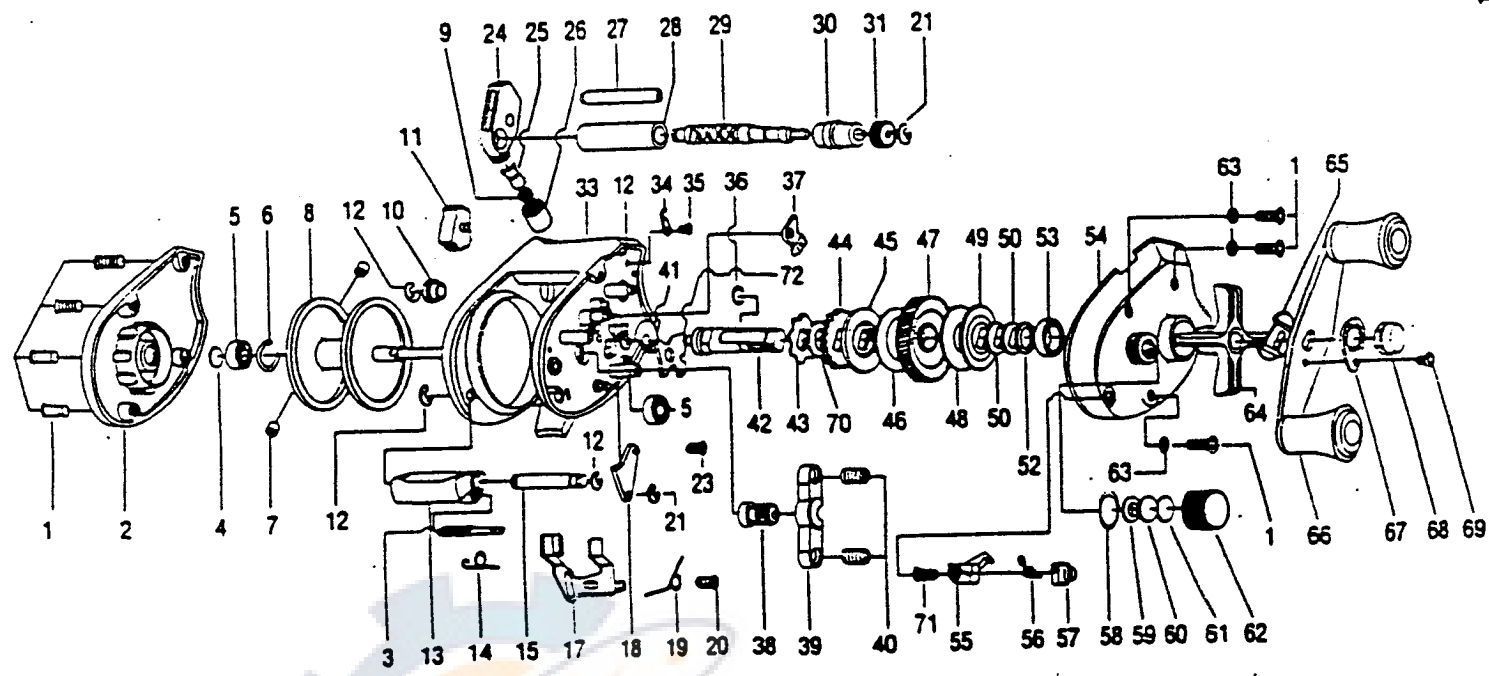

QUANTUM PROLITE

Key No.	Part No.	Description	Price	Key No.	Part No.	Description	Price
1	VX4352	RIGHT SIDE COVER SCREW	.62	37	GW363	A/R PAWL ASSY.	2.51
2	GW323	LEFT SIDE COVER	8.40	38	GW311	PINION GEAR ASSY.	5.62
3	GW036	THUMB BAR PIN	3.16	39	GW025	PINION YOKE	2.25
4	VX4255	SPOOL TENSION SHIM	.99	40	GW040	YOKE SPRING	.70
5	VX4252	BALL BEARING (SPOOL SH)	12.23	41	GW056	CRANK SHAFT BUSHING	3.53
6	VX4253	CLIP RING	.91	42	GW008	CRANK SHAFT	8.03
7	GW044-1	CENTRIFUGAL BRAKESHOE-TAN	.97	43	GW083	TRIP RATCHET	2.25
7	GW044-2	CENTRIFUGAL BRAKESHOE-RED	.97	44	GW091	A/R RATCHET	1.93
8	GW321	SPOOL ASSY.	14.42	45	GW045	LOWER DRAG WASHER	1.24
9	CX4203	LINE GUIDE PAWL SPRING	.36	46	GW060	LOWER DRAG DISC	2.78
10	VX4156	WORM SHAFT BUSHING	1.16	47	GW012	DRIVE GEAR	6.26
11	GW069	ANTI-REVERSE SWITCH	1.12	48	GW059	UPPER DRAG DISC	3.11
12	VX4152	E-CLIP (WORM SHAFT)	.91	49	GW048	UPPER DRAG WASHER	1.61
13	GW009	THUMB BAR	1.93	50	VX4662	SPRING D WASHER	1.36
14	GW022	THUMB BAR SPRING	1.17	52	GW035	BEARING WASHER	1.66
15	GW050	THUMB BAR SHAFT	3.11	53	GW058	CENTER SHAFT BEARING	10.98
17	GW039	RELEASE SLIDER	3.11	54	GW024	RIGHT SIDE COVER	10.71
18	GW084	TRIP CAM	2.73	55	GW037	FLIPPIN' ARM	1.17
19	GW102	TRIP SPRING	.97	56	GW089	SPRING-FLIPPIN' LEVER	1.17
20	GW057	SCREW-SLIDER RETAINER	.70	57	GW087	FLIPPIN' LEVER	1.77
21	ZX4657	RETAINER CLIP	.69	58	VX4250	DIAL FRICTION RING	.85
23	GW107	CTR. SHAFT RET. SCREW	.70	59	GW099	FELT WASHER	1.17
24	GW347	LINE GUIDE CARRIER	6.16	60	VX4302	SPOOL TENSION KNOB WAS	1.46
25	VX4202	LINE GUIDE PAWL	4.31	61	VX4601	SPOOL TENSION KNOB CUS	.99
26	VX4204	LINE GUIDE CARRIER SCREW	2.77	62	VX4259	SPOOL TENSION KNOB	4.85
27	GW061	STABILIZER BAR	2.78	63	CW069	MYLAR WASHER	.70
28	GW016	LEVEL WIND GUARD	3.27	64	GW055	DRAG STAR	6.70
29	GW072	WORM SHAFT	6.91	65	VX4660	HANDLE WASHER	1.16
30	NX068	WORM SHAFT BUSHING-RIGHT	1.16	66	GW318	HANDLE ASSY.	8.79
31	GW085	LEVEL WIND GEAR	1.56	67	GX4703	HANDLE NUT LOCK	.91
33	GW301	FRAME ASSY.	25.71	68	GX4702	HANDLE NUT	.99
34	GW071	A/R SELECTOR SPRING	2.19	69	VX4704	HANDLE NUT LOCK SCREW	.99
35	GW093	SCREW-A/R SELECTOR SPRG.	.70	70	NX111	RATCHET WASHER	1.87
36	GW090	GEAR STACK RETAINER	.70	71	VX4510	FLIPP'N LEVER SCREW	1.23