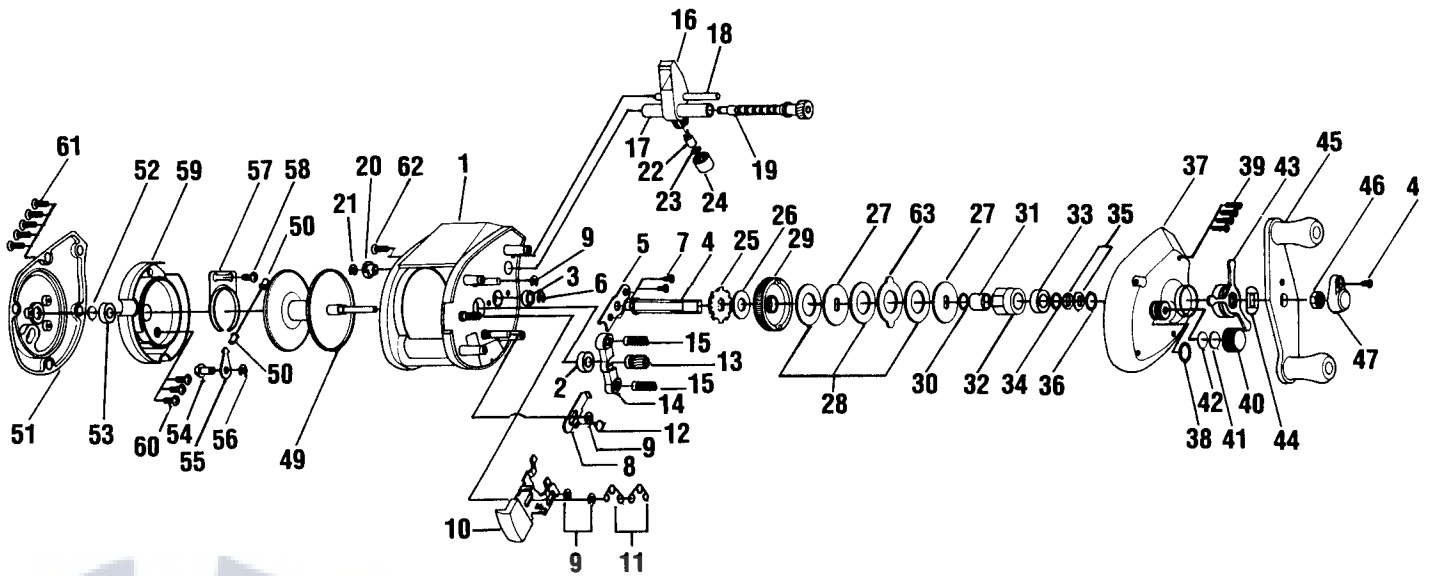

# QUANTUM<sup>®</sup> SS200

Key No.	Part No.	Description	Price	Key No.	Part No.	Description	Price
1	CW301-01	Frame Assy	40.99	33	TW058-01	Bearing - Crank Shaft	7.21
2	CW017-01	Bearing - Spool Shaft	7.52	34	UW035-01	Washer - Crank Shaft Bearing	.26
3	QW017-01	Bushing - Crank Shaft	.21	35	NX046-01	Spring "D" Washer	.26
4	CW008-01	Crank Shaft	3.71	36	CW035-01	Washer - Star Drag	.26
5	CW002-01	Retainer - Crank Shaft	.41	37	CW324-01	Right Side Cover Assy	10.20
6	QW120-01	E-Ring - Crank Shaft	.26	38	QW101-01	O-Ring - Tension Knob	.26
7	TW107-01	Screw - Crank Shaft Retainer	.10	39	QW053-05	Screw - Right Side Cover	.26
8	QW077-01	Kick Lever	.31	40	CW033-01	Tension Knob	1.44
9	QW120-01	E-Ring - Release Slider	.26	41	NX082-01	Cushion - Washer Tension Knob	.26
10	CW339-01	Release Slider Assy	1.85	42	NX032-02	Washer - Tension Knob	.26
11	CW104-01	Spring - Release Slider	.21	43	CW355-01	Star Drag Assy	4.38
12	CW097-01	Spring - Kick Lever	.10	44	NX054-01	Handle Washer	.26
13	CW311-01	Pinion Gear	3.30	45	CW318-01	Handle Assy	4.89
14	CW025-01	Pinion Yoke	.26	46	QW003-01	Handle Nut	.36
15	QW040-01	Spring - Pinion Yoke	.67	47	QW034-01	Handle Nut Cap	.26
16	CW347-01	Carrier Assy	1.96	48	QW123-03	Screw - Handle Nut Cap	.10
17	CW016-01	Worm Shaft Guide	.31	49	CW321-01	Spool Assy	17.06
18	CW061-01	Carrier Guide	.72	50	CW044-01	Brake Shoe	.26
19	CW372-01	Worm Shaft Assy	6.13	51	CW023-01	Left Side Cover	6.18
20	CW067-01	Worm Shaft Bush (L)	.26	52	NX038-01	Spool Shaft Washer	.26
21	QW120-01	E-Ring - Worm Shaft	.26	53	CW106-01	Bush - Spool Shaft	.62
22	NX006-01	Line Guide Pawl	.98	54	CW109-01	Clicker Level	.52
23	QW035-00	Washer - Line Guide Pawl	.26	55	CW114-01	Clicker Pawl	.21
24	NX007-01	Line Guide Carrier Screw	.26	56	QW120-01	E-Ring - Clicker Pawl	.26
25	QW083-01	Trip Ratchet	.36	57	CW110-01	Clicker Spring	.93
26	QW111-01	Washer - Ratchet	.26	58	CW107-01	Scrw - Clicker Spring	.26
27	CW045-01	Drag Washer	.36	59	CW351-01	Spool Cover Assy	9.27
28	WW059-01	Drag Disc	1.13	60	QW076-02	Screw - Spool Cover	.21
29	CW012-01	Drive Gear	7.52	61	QW053-05	Screw - Left Side Cover	.26
30	CW111-01	Washer - Clutch Sleeve	.26	62	QW053-03	Screw - Carrier Guide	.21
31	CW052-02	Sleeve - One Way Clutch	2.88	63	CW048-01	Drag Key Washer	.85
32	UQ063-02	One Way Clutch	9.27				