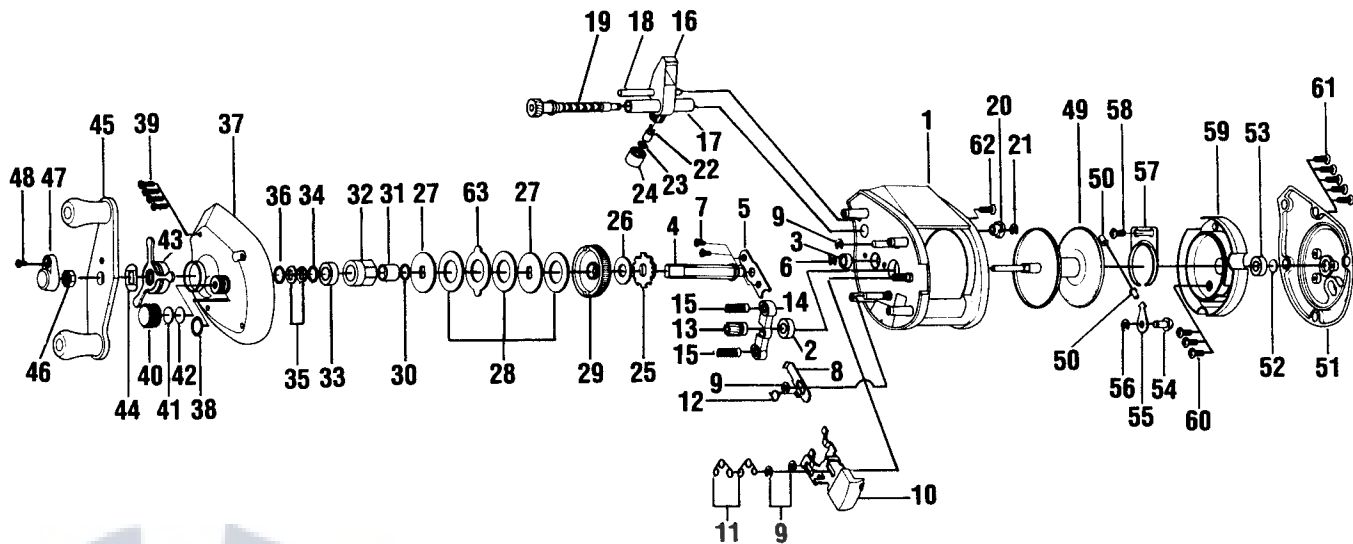

# QUANTUM<sup>®</sup> SS201

Key No.	Part No.	Description	Price	Key No.	Part No.	Description	Price
1	CW301-21	Frame Assy	40.99	33	TW058-01	Bearing - Crank Shaft	7.21
2	CW017-01	Bearing - Spool Shaft	7.52	34	UW035-01	Washer - Crank Shaft Bearing	.26
3	QW017-01	Bushing - Crank Shaft	.21	35	NX046-01	Spring "D" Washer	.26
4	CW008-02	Crank Shaft	3.71	36	CW035-01	Washer - Star Drag	.26
5	CW002-02	Retainer - Crank Shaft	.41	37	CW323-21	Left Side Cover Assy	10.20
6	QW120-01	E-Ring - Crank Shaft	.26	38	QW101-01	O-Ring - Tension Knob	.26
7	TW107-01	Screw - Crank Shaft Retainer	.10	39	QW053-05	Screw - Right Side Cover	.26
8	QW077-02	Kick Lever	.31	40	CW033-01	Tension Knob	1.44
9	QW120-01	E-Ring - Release Slider	.26	41	NX082-01	Cushion - Washer Tension Knob	.26
10	CW339-21	Release Slider Assy	1.85	42	NX032-02	Washer - Tension Knob	.26
11	CW104-01	Spring - Release Slider	.21	43	CW355-02	Star Drag Assy	4.38
12	CW097-21	Spring - Kick Lever	.26	44	NX054-01	Handle Washer	.26
13	CW311-02	Pinion Gear	3.30	45	CW318-01	Handle Assy	4.89
14	CW025-21	Pinion Yoke	.26	46	QW003-02	Handle Nut	.36
15	QW040-01	Spring - Pinion Yoke	.67	47	QW034-01	Handle Nut Cap	.26
16	CW347-01	Carrier Assy	1.96	48	QW123-03	Screw - Handle Nut Cap	.10
17	CW016-01	Worm Shaft Guide	.31	49	CW321-02	Spool Assy	14.85
18	CW061-01	Carrier Guide	.72	50	CW044-01	Brake Shoe	.26
19	CW372-02	Worm Shaft Assy	6.13	51	CW024-21	Left Side Cover	5.15
20	CW067-01	Worm Shaft Bush (L)	.26	52	NX038-01	Spool Shaft Washer	.26
21	QW120-01	E-Ring - Worm Shaft	.26	53	CW106-01	Bush - Spool Shaft	.62
22	NX006-01	Line Guide Pawl	.98	54	CW109-01	Clicker Level	.52
23	QW035-00	Washer - Line Guide Pawl	.26	55	CW114-01	Clicker Pawl	.21
24	NX007-01	Line Guide Carrier Screw	.26	56	QW120-01	E-Ring - Clicker Pawl	.26
25	QW083-01	Trip Ratchet	.36	57	CW110-01	Clicker Spring	.93
26	QW111-01	Washer - Ratchet	.26	58	CW107-01	Scrw - Clicker Spring	.26
27	CW045-01	Drag Washer	.36	59	CW351-01	Spool Cover Assy	9.27
28	WW059-01	Drag Disc	1.13	60	QW076-02	Screw - Spool Cover	.21
29	CW012-02	Drive Gear	7.52	61	QW053-05	Screw - Left Side Cover	.26
30	CW111-01	Washer - Clutch Sleeve	.26	62	QW053-03	Screw - Carrier Guide	.21
31	CW052-02	Sleeve - One Way Clutch	2.88	63	CW048-01	Drag Key Washer	.85
32	UQ063-02	One Way Clutch	9.27				