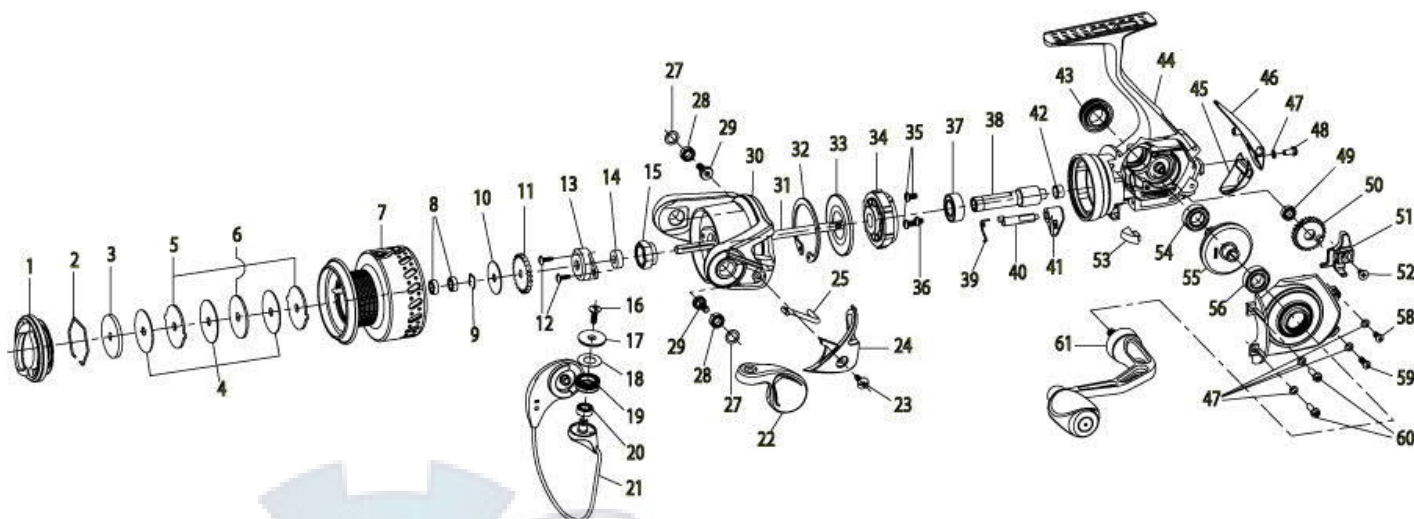

QUANTUM

Tour Edition

TE30PTIAS

TOUR EDITON SPINNING REEL Part List

Key #	Description	Part No.	Key #	Description	Part No.
		TE30			TE30
1	Drag Knob Assembly	CG332-01	32	Clutch Retaining Ring	TK060-01
2	Retainer Ring	RQ038-01	33	Clutch Seal Plate	TK166-01
3	Drag Washer "D"	SQ080-01	34	Clutch Unit	CG463-01
4	Drag Washer "B"	RQ033-01	35	Pinion Bearing Screw "A"	TK057-01
5	Drag Washer "A"	RQ081-01	36	Pinion Bearing Screw "B"	TK057-11
6	Drag Washer "C"	RQ080-01	37	Pinion Ball Bearing	UK028-01
7	Spool Assembly	TK321-11	38	Pinion	SQ011-01
8	Spool Ball Bearing	EH158-01	39	Stopper Cam Spring	TK089-01
9	Bearing Retainer Ring	BG080-01	40	Stopper Cam	TK090-01
10	Spool Adjust Washer	PT030-01	41	Stopper Lever	RQ059-01
11	Click Gear	RQ037-01	42	Pinion Bushing	SQ141-03
12	Rotor Nut Lock Screw	RK094-01	43	Handle Screw Assembly	BG354-02
13	Rotor Nut Cover	TK214-01	44	Body Assembly	TK301-11
14	Main Shaft Bushing	TK213-01	45	Body Rear Cover "Bottom"	TK140-55
15	Rotor Nut	TK006-01	46	Body Rear Cover "Top"	TK140-03
16	Line Roller Screw	AQ108-01	47	Side Cover Screw Washer	RQ142-01
17	Line Roller Collar	BG104-01	48	Side Cover Screw "D"	RQ057-11
18	Line Roller Washer	DH102-01	49	O/S Gear Ball Bearing	EH158-01
19	Line Roller	CH004-01	50	O/S Gear	TQ053-01
20	Line Roller Balling Bearing	GH202-01	51	O/S Slider	TK025-01
21	Bail Assembly	CG347-01	52	Main Shaft Screw	RQ100-01
22	Arm Lever Assembly	CG307-01	53	Trip Ramp	TK119-01
23	A/L Cover Screw	GU077-01	54	Body Ball Bearing	BL157-01
24	Armler Cover	TK087-04	55	Drive Gear Assembly	AT312-51
25	Kick Lever	TK019-01	56	Side Cover Ball Bearing	BL157-01
26	Bail Pivot Insert	N/A	57	Side Cover Assembly	TK323-11
27	Bail Pivot Bushing	TK110-01	58	Side Cover Screw "C"	SK057-11
28	Bail Pivot Ball Bearing	GH202-01	59	Side Cover Screw "B"	SK057-01
29	Bail Pivot Screw	TK111-01	60	Side Cover Screw "A"	RQ057-04
30	Rotor Assembly	TK309-11	61	Handle Assembly	CG318-01
31	Main Shaft	TQ015-02			