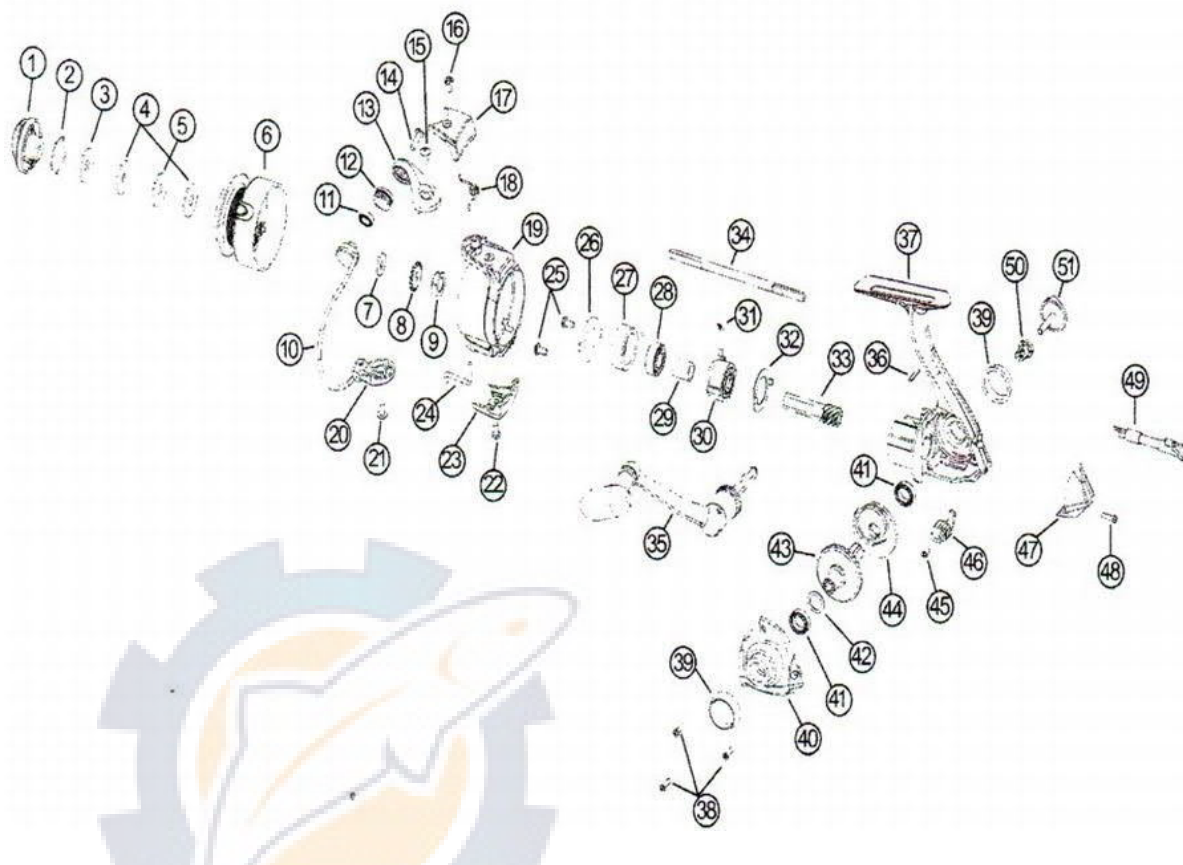

QUANTUM

Xtralite XPS05

Key No.	Part Number	Description	Key No.	Part Number	Description
1	DO332-02	DRAG KNOB ASSEMBLY	27	FO219-01	BEARING HOUSING
2	DO038-01	DRAG RETAINER	28	DO028-01	BALL BEARING
3	DO105-01	DRAG WASHER "B"	29	FO139-01	CLUTCH SLEEVE
4	DO081-01	DRAG WASHER "A"	30	FO360-01	CLUTCH ASSEMBLY
5	DO080-01	DRAG WASHER "D"	31	FO216-01	CLUTCH SPRING
6	GO321-01	SPOOL ASSEMBLY	32	FO175-01	CLUTCH COVER
7	DO105-01	SPOOL ADJUSTMENT WASHER	33	DO011-01	PINION GEAR
8	DO037-01	CLICK GEAR	34	DO015-01	MAIN SHAFT
9	DO006-01	ROTOR NUT	35	FO318-01	HANDLE ASSEMBLY
10	EO347-01	BAIL ASSEMBLY	36	DO089-01	ANTI REVERSE LEVER SPRING
11	DO004-02	LINE ROLLER	37	DO001-04	BODY
12	DO102-01	LINE ROLLER COLLAR	38	DO057-02	BODY COVER SCREW
13	DO007-02	ARM LEVER	39	DO142-02	SIDE COVER RING
14	DO108-01	LINE SLIDER SCREW	40	DO023-02	BODY COVER
15	DO051-01	ARM LEVER SCREW	41	DO157-01	GEAR SHAFT BALL BEARING
16	DO085-01	ARM LEVER COVER SCREW	42	DO026-01	GEAR ADJUST WASHER
17	DO087-01	ARM LEVER SPRING COVER	43	DO012-01	DRIVE GEAR
18	DO049-01	ARM LEVER SPRING	44	DO104-01	OSCILLATOR CAM
19	EO009-02	ROTOR	45	DO100-01	MAIN SHAFT SCREW
20	DO017-01	BAIL HOLDER	46	DO025-01	OSCILLATOR SLIDER
21	DO051-01	ARM LEVER SCREW	47	DO140-01	BODY REAR COVER
22	DO085-01	ARM LEVER COVER SCREW	48	DO062-01	BODY REAR COVER SCREW
23	DO082-01	KICK LEVER COVER	49	DO090-01	ANTI REVERSE STOPPER LEVER
24	DO019-01	KICK LEVER	50	DO105-01	HANDLE CAP WASHER
25	FO041-01	BEARING PLATE SCREW	51	DO073-01	HANDLE SCREW CAP
26	FO040-01	BEARING PLATE			