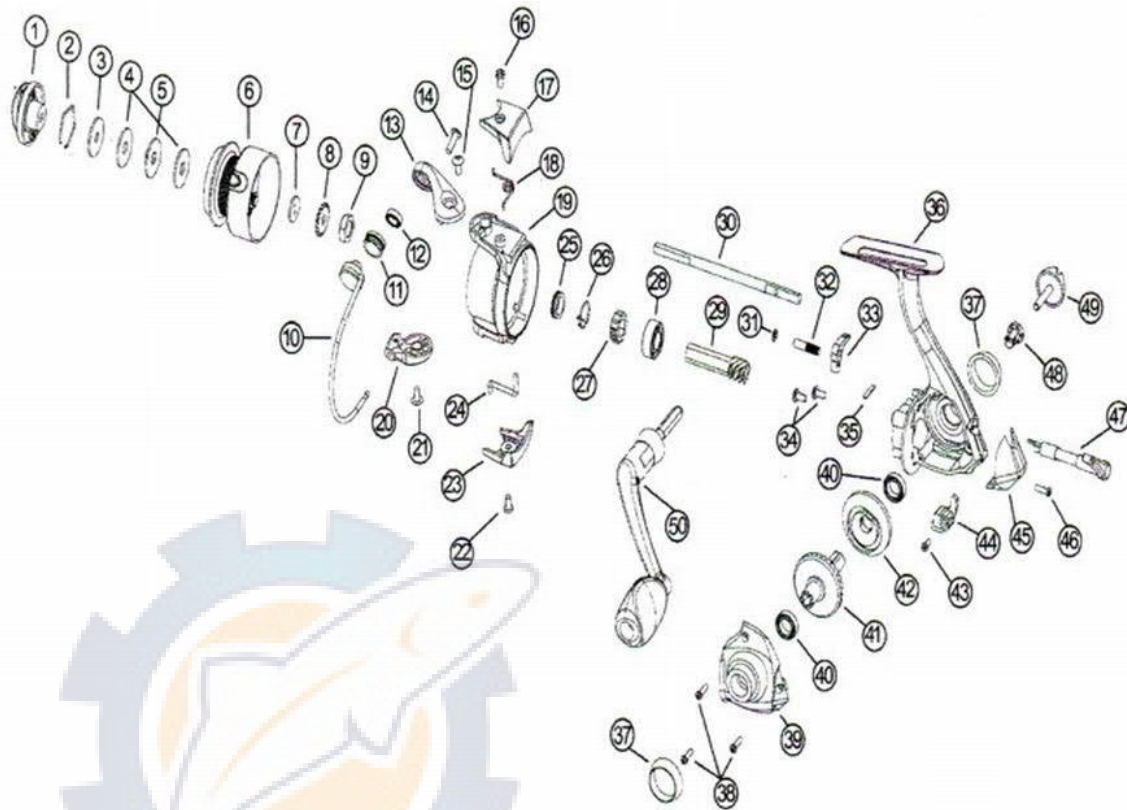

QUANTUM

Xtralite XTS00

Key No.	Part Number	Description	Key No.	Part Number	Description
1	DO332-01	DRAG KNOB ASSEMBLY	26	DO061-01	ANTI REVERSE PAWL SPRING
2	DO038-01	DRAG RETAINER	27	DO060-01	RATCHET GEAR
3	DO105-01	DRAG WASHER "B"	28	DO028-01	BALL BEARING
4	DO081-01	DRAG WASHER "A"	29	DO011-01	PINION GEAR
5	DO080-01	DRAG WASHER "D"	30	DO015-01	MAIN SHAFT
6	DO321-01	SPOOL ASSEMBLY	31	DO035-01	E-CLIP
7	DO105-01	SPOOL ADJUSTMENT WASHER	32	DO091-01	ANTI REVERSE PAWL POST
8	DO037-01	CLICK GEAR	33	DO063-01	ANTI-REVERSE PAWL "A"
9	DO006-01	ROTOR NUT	34	DO041-01	BEARING SCREW
10	DO347-01	BAIL ASSEMBLY	35	DO089-01	ANTI REVERSE LEVER SPRING
11	DO004-01	LINE ROLLER	36	DO001-01	BODY
12	DO102-01	LINE ROLLER COLLAR	37	DO142-01	SIDE COVER RING
13	DO007-01	ARM LEVER	38	DO057-02	BODY COVER SCREW
14	DO108-01	LINE SLIDER SCREW	39	DO023-01	BODY COVER
15	DO051-01	ARM LEVER SCREW	40	DO157-01	GEAR SHAFT BALL BEARING
16	DO085-01	ARM LEVER COVER SCREW	41	DO012-01	DRIVE GEAR
17	DO087-01	ARM LEVER SPRING COVER	42	DO104-01	OSCILLATOR CAM
18	DO049-01	ARM LEVER SPRING	43	DO100-01	MAIN SHAFT SCREW
19	DO009-01	ROTOR	44	DO025-01	OSCILLATOR SLIDER
20	DO017-01	BAIL HOLDER	45	DO140-01	BODY REAR COVER
21	DO051-01	ARM LEVER SCREW	46	DO062-01	BODY REAR COVER SCREW
22	DO085-01	ARM LEVER COVER SCREW	47	DO090-01	ANTI REVERSE STOPPER LEVER
23	DO082-01	KICK LEVER COVER	48	DO105-01	HANDLE CAP WASHER
24	DO019-01	KICK LEVER	49	DO073-01	HANDLE SCREW CAP
25	DO086-01	SILENT CAM	50	DO318-01	HANDLE ASSEMBLY