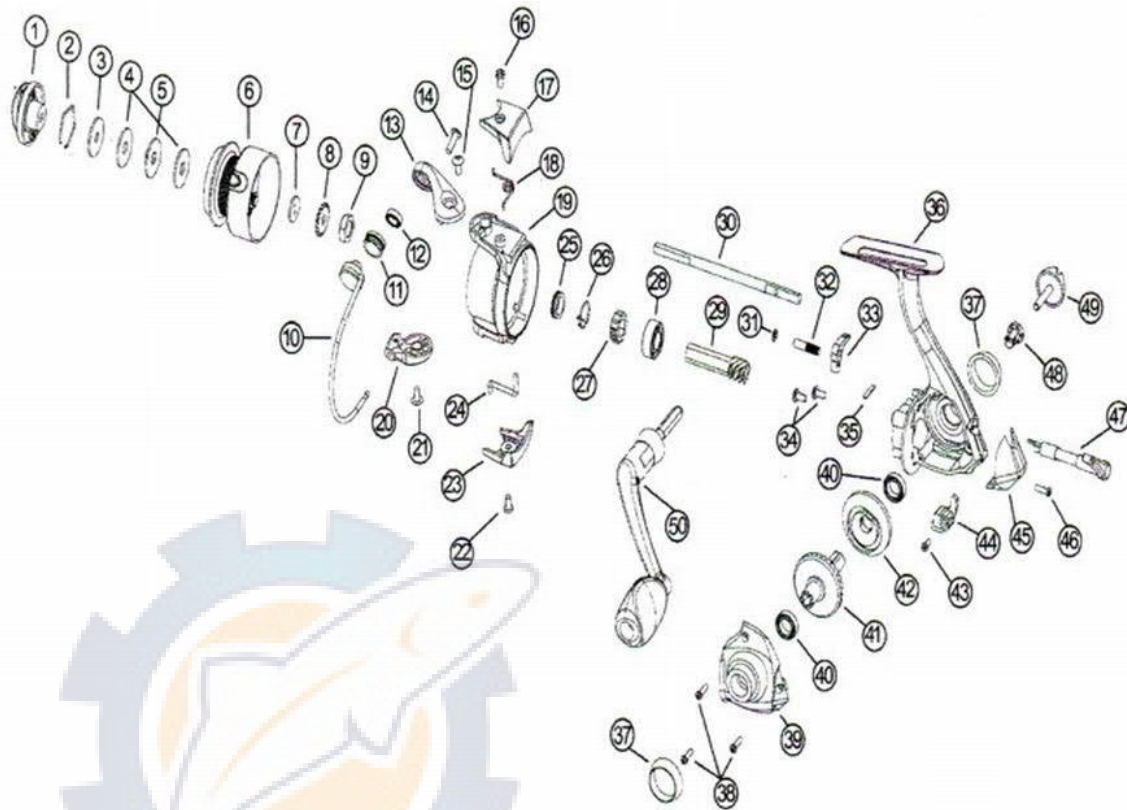

# QUANTUM

## Xtralite XTS00

Key No.	Part Number	Description	Key No.	Part Number	Description
1	DO332-01	DRAG KNOB ASSEMBLY	26	DO061-01	ANTI REVERSE PAWL SPRING
2	DO038-01	DRAG RETAINER	27	DO060-01	RATCHET GEAR
3	DO105-01	DRAG WASHER "B"	28	DO028-01	BALL BEARING
4	DO081-01	DRAG WASHER "A"	29	DO011-01	PINION GEAR
5	DO080-01	DRAG WASHER "D"	30	DO015-01	MAIN SHAFT
6	DO321-01	SPOOL ASSEMBLY	31	DO035-01	E-CLIP
7	DO105-01	SPOOL ADJUSTMENT WASHER	32	DO091-01	ANTI REVERSE PAWL POST
8	DO037-01	CLICK GEAR	33	DO063-01	ANTI-REVERSE PAWL "A"
9	DO006-01	ROTOR NUT	34	DO041-01	BEARING SCREW
10	DO347-01	BAIL ASSEMBLY	35	DO089-01	ANTI REVERSE LEVER SPRING
11	DO004-01	LINE ROLLER	36	DO001-01	BODY
12	DO102-01	LINE ROLLER COLLAR	37	DO142-01	SIDE COVER RING
13	DO007-01	ARM LEVER	38	DO057-02	BODY COVER SCREW
14	DO108-01	LINE SLIDER SCREW	39	DO023-01	BODY COVER
15	DO051-01	ARM LEVER SCREW	40	DO157-01	GEAR SHAFT BALL BEARING
16	DO085-01	ARM LEVER COVER SCREW	41	DO012-01	DRIVE GEAR
17	DO087-01	ARM LEVER SPRING COVER	42	DO104-01	OSCILLATOR CAM
18	DO049-01	ARM LEVER SPRING	43	DO100-01	MAIN SHAFT SCREW
19	DO009-01	ROTOR	44	DO025-01	OSCILLATOR SLIDER
20	DO017-01	BAIL HOLDER	45	DO140-01	BODY REAR COVER
21	DO051-01	ARM LEVER SCREW	46	DO062-01	BODY REAR COVER SCREW
22	DO085-01	ARM LEVER COVER SCREW	47	DO090-01	ANTI REVERSE STOPPER LEVER
23	DO082-01	KICK LEVER COVER	48	DO105-01	HANDLE CAP WASHER
24	DO019-01	KICK LEVER	49	DO073-01	HANDLE SCREW CAP
25	DO086-01	SILENT CAM	50	DO318-01	HANDLE ASSEMBLY