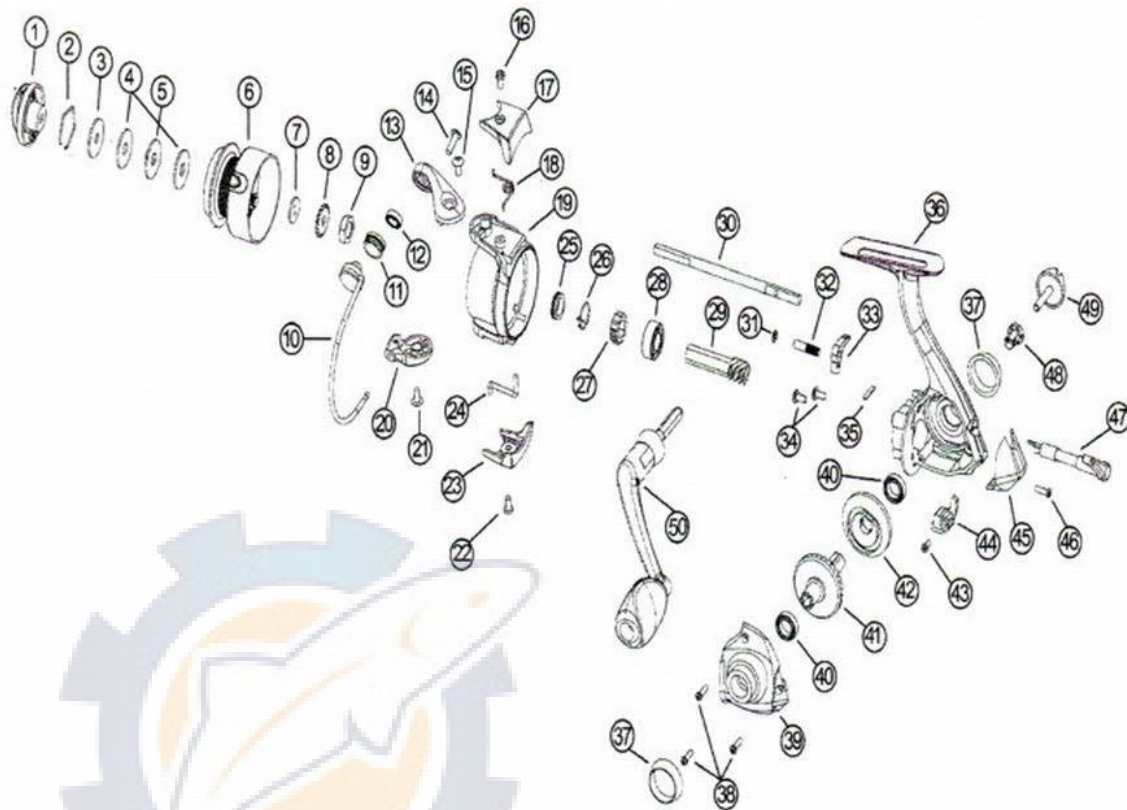

# QUANTUM

## Xtralite XTS05

Key No.	Part Number	Description	Key No.	Part Number	Description
1	DO332-01	DRAG KNOB ASSEMBLY	26	DO061-01	ANTI REVERSE PAWL SPRING
2	DO038-01	DRAG RETAINER	27	DO060-01	RATCHET GEAR
3	DO105-01	DRAG WASHER "B"	28	DO028-01	BALL BEARING
4	DO081-01	DRAG WASHER "A"	29	DO011-01	PINION GEAR
5	DO080-01	DRAG WASHER "D"	30	DO015-01	MAIN SHAFT
6	EO321-01	SPOOL ASSEMBLY	31	DO035-01	E-CLIP
7	DO105-01	SPOOL ADJUSTMENT WASHER	32	DO091-01	ANTI REVERSE PAWL POST
8	DO037-01	CLICK GEAR	33	DO063-01	ANTI-REVERSE PAWL "A"
9	DO006-01	ROTOR NUT	34	DO041-01	BEARING SCREW
10	EO347-01	BAIL ASSEMBLY	35	DO089-01	ANTI REVERSE LEVER SPRING
11	DO004-01	LINE ROLLER	36	EO001-02	BODY
12	DO102-01	LINE ROLLER COLLAR	37	DO142-01	SIDE COVER RING
13	DO007-01	ARM LEVER	38	DO057-02	BODY COVER SCREW
14	DO108-01	LINE SLIDER SCREW	39	EO023-01	BODY COVER
15	DO051-01	ARM LEVER SCREW	40	DO157-01	GEAR SHAFT BALL BEARING
16	DO085-01	ARM LEVER COVER SCREW	41	DO012-01	DRIVE GEAR
17	DO087-01	ARM LEVER SPRING COVER	42	DO104-01	OSCILLATOR CAM
18	DO049-01	ARM LEVER SPRING	43	DO100-01	MAIN SHAFT SCREW
19	EO009-01	ROTOR	44	DO025-01	OSCILLATOR SLIDER
20	DO017-01	BAIL HOLDER	45	DO140-01	BODY REAR COVER
21	DO051-01	ARM LEVER SCREW	46	DO062-01	BODY REAR COVER SCREW
22	DO085-01	ARM LEVER COVER SCREW	47	DO090-01	ANTI REVERSE STOPPER LEVER
23	DO082-01	KICK LEVER COVER	48	DO105-01	HANDLE CAP WASHER
24	DO019-01	KICK LEVER	49	DO073-01	HANDLE SCREW CAP
25	DO086-01	SILENT CAM	50	DO318-01	HANDLE ASSEMBLY