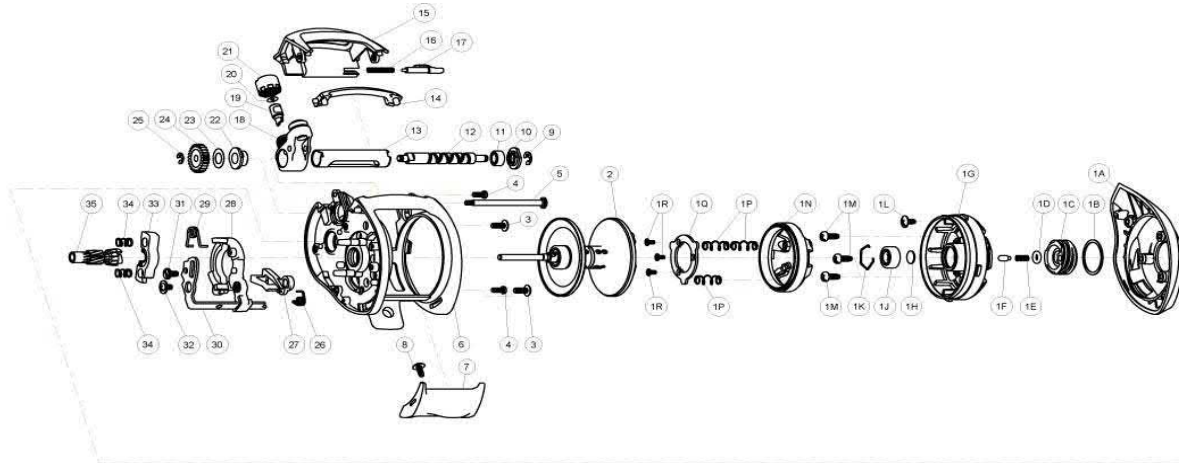

QUANTUM[®]

Smoke SHD201HPT

Smoke SHD201HPT Baitcast Reel Part List

g	Description		Qty.	Part No.	Key #	Description		Qty.	Part No.
Key #									
1	Palm Side Cover Kit include		1	DV4023-01	29	Release Slider Spring		1	YW104-01
	1A - Palm Side Cover		1	DV023-01	30	Release Slider Link		1	YW036-01
	1B - Centrifugal Dial Washer		1	SB111-01	31	Release Slider Link Screw		1	EW125-01
	1C - Centrifugal Dial		1	TB026-01	32	Release Slider Screw		1	CX076-03
	1D - Centrifugal Dial Friction Ring		1	SB105-01	33	Pinion Yoke		1	YW025-01
	1E - Centrifugal Dial Click Spring		1	YW114-01	34	Yoke Spring		2	GX040-01
	1F - Centrifugal Dial Click Pawl		1	PW098-01	35	Pinion Gear		1	XW011-02
	1G - Spool Cover		1	DV051-01	36	Crank Shaft Ball Bearing - L		1	SW017-01
	1H - Spool Tension Shim		1	QW032-04	37	E-Clip		1	QW120-01
	1J - Spool Shaft Ball Bearing - Palm		1	QV017-01	38	Crank Shaft Retainer		1	PW002-01
	1K - Clip Ring		1	HV080-01	39	Crank Shaft Retainer Screw		2	JX107-02
	1L - Spool Cover Screw "B"		1	DW125-01	40	Crank Shaft		1	YW008-04
	1M - Spool Cover Screw "A"		3	WW107-01	41	O/S Drive Gear		1	PW112-01
	1N - Brake Ring Assembly		1	TB342-01	42	Trip Ratchet		1	PW083-02
	1P - Brake Ring Slider Spring		3	DW070-01	43	Trip Ratchet Washer		1	YW111-01
	1Q - Brake Ring Slider Spring Retainer		1	DW129-02	44	Drive Gear		1	PW012-02
	1R - Screw		3	DW107-01	45	Drag Key Washer		2	PW048-01
2	Spool Assembly		1	XW321-01	46	Drag Disc - A		2	PW059-01
3	Gear Side Cover Screw - B		2	QW057-03	47	Drag "D" Washer		1	YW045-01
4	Gear Side Cover Screw - A		2	LF057-01	48	Drag Disc - B		1	YW059-01
5	Stabilizer Bar - A		1	PW061-02	49	Drag Washer		1	PW045-01
6	Frame		1	YW001-16	50	One Way Clutch Sleeve		1	UX052-01
7	Thumb Bar		1	YW009-01	51	Clip Ring		1	EB080-01
8	Thumb Bar Screw		1	CW125-01	52	Tension Knob Ball Bearing		1	SW017-01
9	E-Clip		1	NX092-01	53	Gear Side Cover Assembly		1	YW324-19
10	Bearing Retainer		1	PW067-01	54	Tension Knob Click Spring		1	PW114-01
11	Worm Shaft Ball Bearing		1	XX117-01	55	Tension Knob Click Ratchet Retainer		1	YW080-01
12	Worm Shaft		1	HV072-02	56	Tension Knob Click Ratchet		1	PW113-01
13	Worm Shaft Guide		1	SB016-01	57	Spool Tension Washer		1	QW032-04
14	Top Support		1	YW094-07	58	Spool Tension Support Washer		1	PW032-01
15	Front Support		1	FW099-01	59	Spool Cushion Washer		1	EX082-02
16	Side Cover Locking Lever Spring		1	ZW096-01	60	Spool Tension Knob		1	PW033-10
17	Side Cover Locking Lever		1	TX119-02	61	Crank Shaft Ball Bearing		1	TW058-01
18	Line Guide Carrier Assembly		1	PW347-01	62	Crank Shaft Ball Bearing Washer		1	TW035-02
19	Line Guide Pawl		1	CX006-01	63	Drag Click Spring Assembly		1	YX4114-01
20	Carrier Washer		1	BV035-01	64	Spring "D" Washer		2	JX046-01
21	Line Guide Carrier Screw		1	ZW007-01	65	Star Drag Washer		1	ZW032-01
22	Worm Shaft Bushing - Gear Side		1	PW068-01	66	Star Drag		1	GW055-02
23	O/S Pinion Gear Washer		1	EX035-01	67	Handle Washer		1	NX054-01
24	O/S Pinion Gear		1	PW085-01	68	Handle Assembly		1	XW318-02
25	E-Clip		1	NX090-01	69	Handle Nut		1	DW003-06
26	Kick Lever Spring		1	MX097-01	70	Handle Nut Cap		1	DW034-02
27	Kick Lever		1	YW077-01	71	Handle Nut Cap Screw		1	DW050-02
28	Release Slider		1	YW039-01					