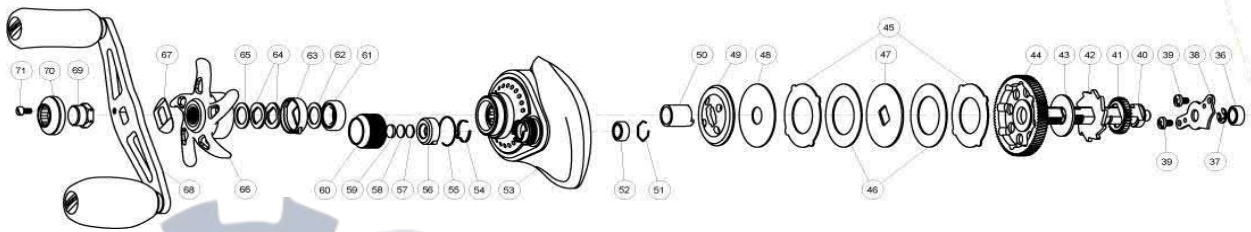

QUANTUM[®]

Smoke SHD201HPT

Smoke SHD201HPT Baitcast Reel Part List

g	Description		Qty.	Part No.	Key #	Description		Qty.	Part No.
Key #									
1	Palm Side Cover Kit include		1	DV4023-01	29	Release Slider Spring		1	YW104-01
	1A - Palm Side Cover		1	DV023-01	30	Release Slider Link		1	YW036-01
	1B - Centrifugal Dial Washer		1	SB111-01	31	Release Slider Link Screw		1	EW125-01
	1C - Centrifugal Dial		1	TB026-01	32	Release Slider Screw		1	CX076-03
	1D - Centrifugal Dial Friction Ring		1	SB105-01	33	Pinion Yoke		1	YW025-01
	1E - Centrifugal Dial Click Spring		1	YW114-01	34	Yoke Spring		2	GX040-01
	1F - Centrifugal Dial Click Pawl		1	PW098-01	35	Pinion Gear		1	XW011-02
	1G - Spool Cover		1	DV051-01	36	Crank Shaft Ball Bearing - L		1	SW017-01
	1H - Spool Tension Shim		1	QW032-04	37	E-Clip		1	QW120-01
	1J - Spool Shaft Ball Bearing - Palm		1	QV017-01	38	Crank Shaft Retainer		1	PW002-01
	1K - Clip Ring		1	HV080-01	39	Crank Shaft Retainer Screw		2	JX107-02
	1L - Spool Cover Screw "B"		1	DW125-01	40	Crank Shaft		1	YW008-04
	1M - Spool Cover Screw "A"		3	WW107-01	41	O/S Drive Gear		1	PW112-01
	1N - Brake Ring Assembly		1	TB342-01	42	Trip Ratchet		1	PW083-02
	1P - Brake Ring Slider Spring		3	DW070-01	43	Trip Ratchet Washer		1	YW111-01
	1Q - Brake Ring Slider Spring Retainer		1	DW129-02	44	Drive Gear		1	PW012-02
	1R - Screw		3	DW107-01	45	Drag Key Washer		2	PW048-01
2	Spool Assembly		1	XW321-01	46	Drag Disc - A		2	PW059-01
3	Gear Side Cover Screw - B		2	QW057-03	47	Drag "D" Washer		1	YW045-01
4	Gear Side Cover Screw - A		2	LF057-01	48	Drag Disc - B		1	YW059-01
5	Stabilizer Bar - A		1	PW061-02	49	Drag Washer		1	PW045-01
6	Frame		1	YW001-16	50	One Way Clutch Sleeve		1	UX052-01
7	Thumb Bar		1	YW009-01	51	Clip Ring		1	EB080-01
8	Thumb Bar Screw		1	CW125-01	52	Tension Knob Ball Bearing		1	SW017-01
9	E-Clip		1	NX092-01	53	Gear Side Cover Assembly		1	YW324-19
10	Bearing Retainer		1	PW067-01	54	Tension Knob Click Spring		1	PW114-01
11	Worm Shaft Ball Bearing		1	XX117-01	55	Tension Knob Click Ratchet Retainer		1	YW080-01
12	Worm Shaft		1	HV072-02	56	Tension Knob Click Ratchet		1	PW113-01
13	Worm Shaft Guide		1	SB016-01	57	Spool Tension Washer		1	QW032-04
14	Top Support		1	YW094-07	58	Spool Tension Support Washer		1	PW032-01
15	Front Support		1	FW099-01	59	Spool Cushion Washer		1	EX082-02
16	Side Cover Locking Lever Spring		1	ZW096-01	60	Spool Tension Knob		1	PW033-10
17	Side Cover Locking Lever		1	TX119-02	61	Crank Shaft Ball Bearing		1	TW058-01
18	Line Guide Carrier Assembly		1	PW347-01	62	Crank Shaft Ball Bearing Washer		1	TW035-02
19	Line Guide Pawl		1	CX006-01	63	Drag Click Spring Assembly		1	YX4114-01
20	Carrier Washer		1	BV035-01	64	Spring "D" Washer		2	JX046-01
21	Line Guide Carrier Screw		1	ZW007-01	65	Star Drag Washer		1	ZW032-01
22	Worm Shaft Bushing - Gear Side		1	PW068-01	66	Star Drag		1	GW055-02
23	O/S Pinion Gear Washer		1	EX035-01	67	Handle Washer		1	NX054-01
24	O/S Pinion Gear		1	PW085-01	68	Handle Assembly		1	XW318-02
25	E-Clip		1	NX090-01	69	Handle Nut		1	DW003-06
26	Kick Lever Spring		1	MX097-01	70	Handle Nut Cap		1	DW034-02
27	Kick Lever		1	YW077-01	71	Handle Nut Cap Screw		1	DW050-02
28	Release Slider		1	YW039-01					