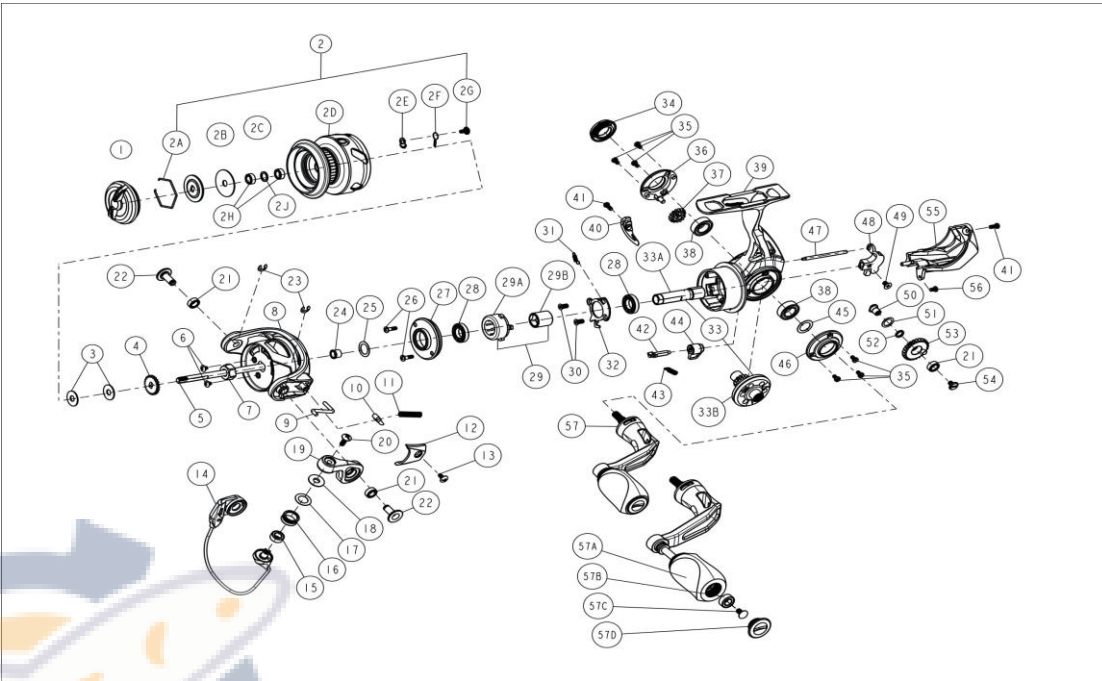

QUANTUM

Quantum Smoke SM15XPT Spinning Reel Part List

Key #	Description	Qty	Part No.	Key #	Description	Qty	Part No.
1	Drag Knob Assembly	1	PAE332-01	28	Pinion Ball Bearing	2	TAA028-05
2	Spool Kit Include	1	PAE321-01	29	One Way Clutch Kit Include	1	
	2A - Retaining Ring	1	JAD038-01	29A	Clutch Assembly	1	PAE363-01
	2B - Drag Washer "D"	1	TAA080-02	29B	Clutch Sleeve	1	QAE139-01
	2C - Drag Washer "B"	1	TAA033-01	30	Ball Bearing Retainer Screw	2	PAE123-01
	2D - Bearing	2	EH158-07	31	One Way Clutch Retainer Spring	1	PAE216-01
	2E - Washer	1	PAE035-01	32	Ball Bearing Retainer	1	PAE040-01
	2F - Spool Assembly	1	PAE321-01	33	Gear Kit Include	1	
	2G - Spool Clicker	1	PAE103-01	33A	Pinion	1	PAE011-01
	2H - Spring	1	QAE068-01	33B	Drive Gear	1	PAE312-01
	2J - Screw	1	PAE125-01	34	Dust Cap	1	QAE054-01
3	Spool Adjust Washer	2	TAA030-01	35	Screw	6	PAE107-01
4	Click Gear	1	TAA037-01	36	SS Gear side cover ASSY	1	PAE3142-01
5	Main Shaft	1	PAE015-01	37	Slow Speed Gear	1	PAE055-01
6	Screw	1	BAA094-01	38	Ball Bearing	2	CH028-07
7	Rotor Nut	1	PAE006-01	39	Body Assembly	1	PAE301-01
8	Rotor	1	PAE009-01	40	Trip Bumper	1	PAE119-01
9	Kick Lever	1	PAE019-01	41	Trip Bumper Screw	2	LF057-03
10	Cam	1	PAE031-01	42	A/R Cam	1	PAE090-01
11	Coil Spring	1	TAA022-01	43	Coil Spring	1	PAE049-01
12	Rotor Cover	1	PAE087-01	44	A/R Switch	1	PAE059-01
13	Rotor Cover Screw	1	CW125-02	45	Drive Gear Adjust Washer	1	PG105-03
14	Bail Assembly	1	PAE347-01	46	Body Cosmetic ring	1	PAE161-01
15	Ball Bearing	1	DT202-05	47	Guide Pin	1	PAE211-01
16	Line Roller	1	PQ004-03	48	O/S Slider	1	PAE025-01
17	Line Roller Washer	1	PQ102-51	49	Screw	1	PAE100-01
18	Line Roller Collar	1	PQ102-01	50	O/S Gear Stand Nut	1	PAE149-01
19	Arm Lever	1	PAE007-01	51	O/S Gear Washer	1	PAE109-01
20	Line Roller Screw	1	AQ108-02	52	O/S Gear Washer	1	PAE158-01
21	Ball Bearing	3	EH158-07	53	O/S Gear Assembly	1	PAE353-01
22	Pin	2	PAE042-01	54	O/S Gear Screw	1	QAE111-01
23	E-Clip	1	NX092-01	55	Rear Cap	1	PAE250-01
24	Main Shaft Bushing	1	PAE214-01	56	Screw	1	AT136-05
25	Rotor Adjust Washer	1	AAA110-01	57	Handle Assembly	1	PAE318-01
26	Ball Bearing Holder Screw	2	PAE061-01	57A	Handle Knob Assembly	1	WAB313-01
27	Ball Bearing Holder	1	PAE122-01	57B	Ball Bearing	1	DT202-05