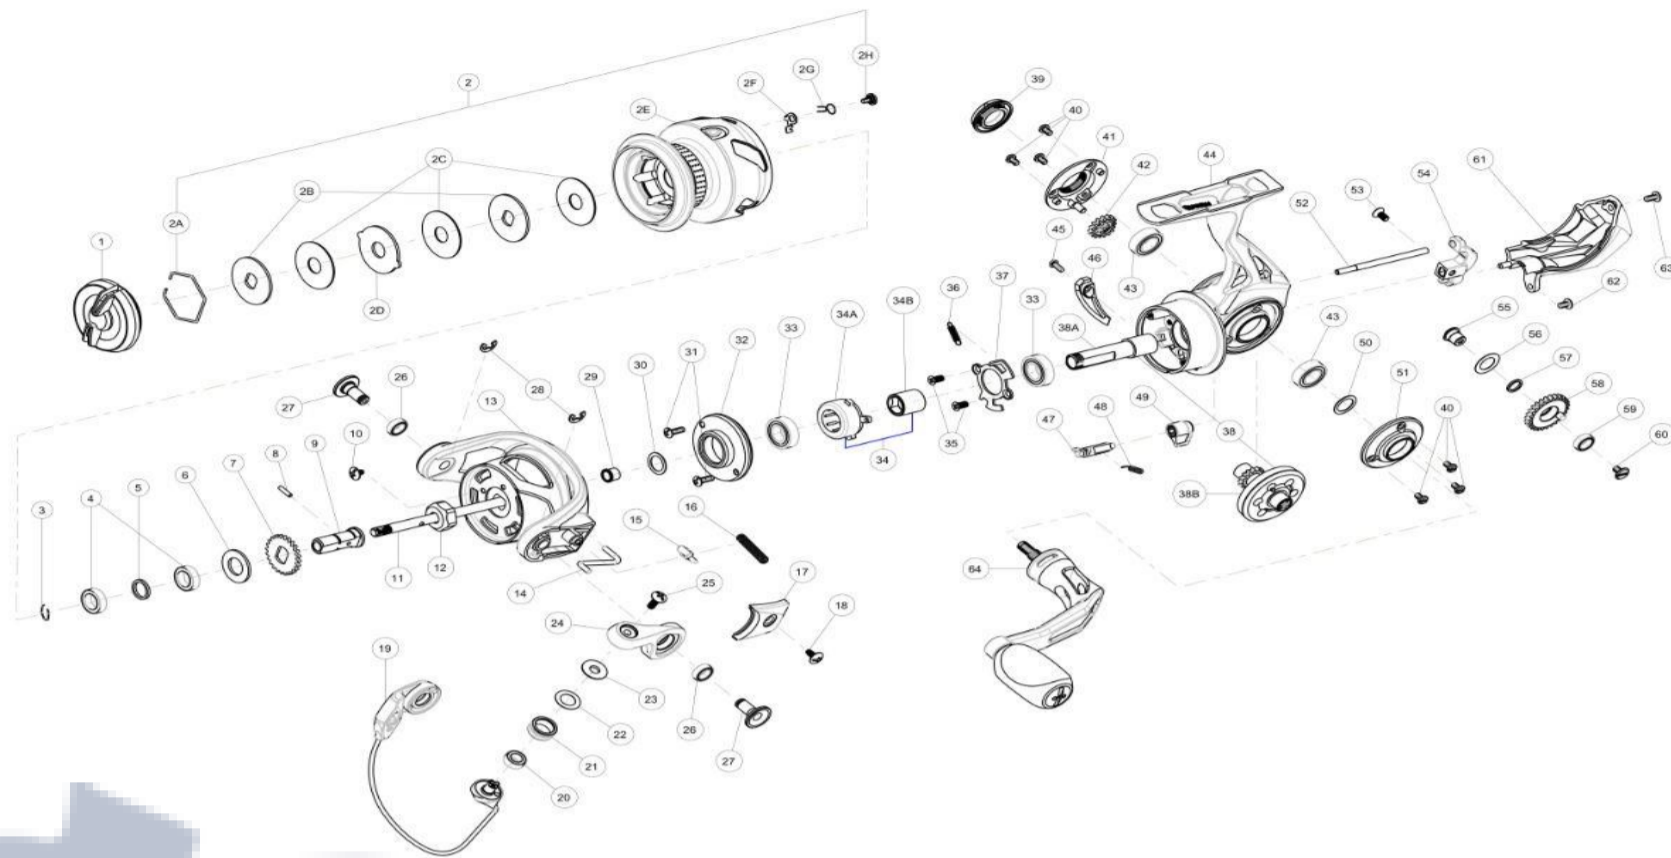

QUANTUM

Quantum Smoke SM25XPT Spinning Reel Part List

Key #	Description	Qty	Part No.	Key #	Description	Qty	Part No.
1	Drag Knob Assembly	1	QAE432-01	31	Bearing Holder Screw	2	QAE061-01
2	Spool Kit Include	1	QAE421-01	32	Ball Bearing Holder	1	QAE122-01
	2A - Retaining Ring	1	RQ038-01	33	Ball Bearing	2	ZG028-05
	2B - Drag Washer "D"	2	UAA080-02	34	One Way Clutch Kit		-
	2C - Drag Washer "B"	3	UAA033-01		34A - One Way Clutch Assembly	1	QAE363-01
	2D - Drag Washer "A"	1	UAA081-02		34B - Clutch Sleeve	1	QAE139-01
	2E - Spool Assembly	1	QAE321-01	35	Screw	2	QAE123-01
	2F - Clicker	1	QAE103-01	36	Coil Spring	1	QAE216-01
	2G - Spring	1	QAE068-03	37	Ball Bearing Retainer	1	QAE040-01
	2H - Screw	1	QAE125-01	38	Gear Kit		-
3	Retainer Ring	1	UAA038-01		38A - Pinion	1	QAE011-01
4	Ball Bearing	2	CH027-06		38B - Drive Gear	1	QAE312-01
5	Washer	1	QAE076-01	39	Dust Cap	1	QAE054-01
6	Spool Adjust Washer	1	QAE030-01	40	Screw	6	QAE107-01
7	Click Gear	1	UAA037-01	41	Body Cosmetic Cap - L	1	QAE3142-01
8	Pin	1	UAA134-01	42	Slower Gear	1	QAE055-01
9	Spool Metal	1	QAE213-01	43	Ball Bearing	2	CH028-07
10	Screw	1	RQ094-01	44	Body Assembly	1	QAE301-01
11	Main Shaft	1	QAE015-01	45	Trip Bumper Screw	1	LF057-01
12	Rotor Nut	1	QAE006-01	46	Trip Bumper	1	QAE119-01
13	Rotor	1	QAE009-01	47	A/R Cam	1	QAE090-01
14	Kick Lever	1	QAE019-01	48	Coil Spring	1	QAE049-01
15	Cam	2	QAE031-01	49	A/R Switch	1	QAE059-01
16	Coil Spring	1	QAE022-01	50	Drive Gear Adjust Washer	1	PG105-03
17	Rotor Cover	1	QAE087-01	51	Body Cosmetic Cap - R	1	QAE161-01
18	Rotor Cover Screw	1	GU077-02	52	Stablized Bar	1	QAE211-01
19	Bail Assembly	1	QAE347-01	53	Screw	1	RQ100-01
20	Ball Bearing	1	DT202-05	54	O/S Slider	1	QAE025-01
21	Line Roller	1	PQ004-03	55	Pin	1	QAE149-01
22	Line Roller Washer	1	PQ102-51	56	Washer	1	QAE026-01
23	Line Roller Collar	1	PQ102-01	57	Washer	1	QAE158-01
24	Arm Lever	1	QAE007-01	58	O/S Gear Assembly	1	QAE353-01
25	Line Roller Screw	1	AQ108-02	59	O/S Gear Ball Bearing	1	CT157-07
26	Ball Bearing	2	CT157-07	60	O/S Gear Screw	1	QAE111-01
27	Pin	2	QAE041-01	61	Rear Cap	1	QAE250-01
28	E-Clip	2	GH034-01	62	Screw	1	QAE050-01