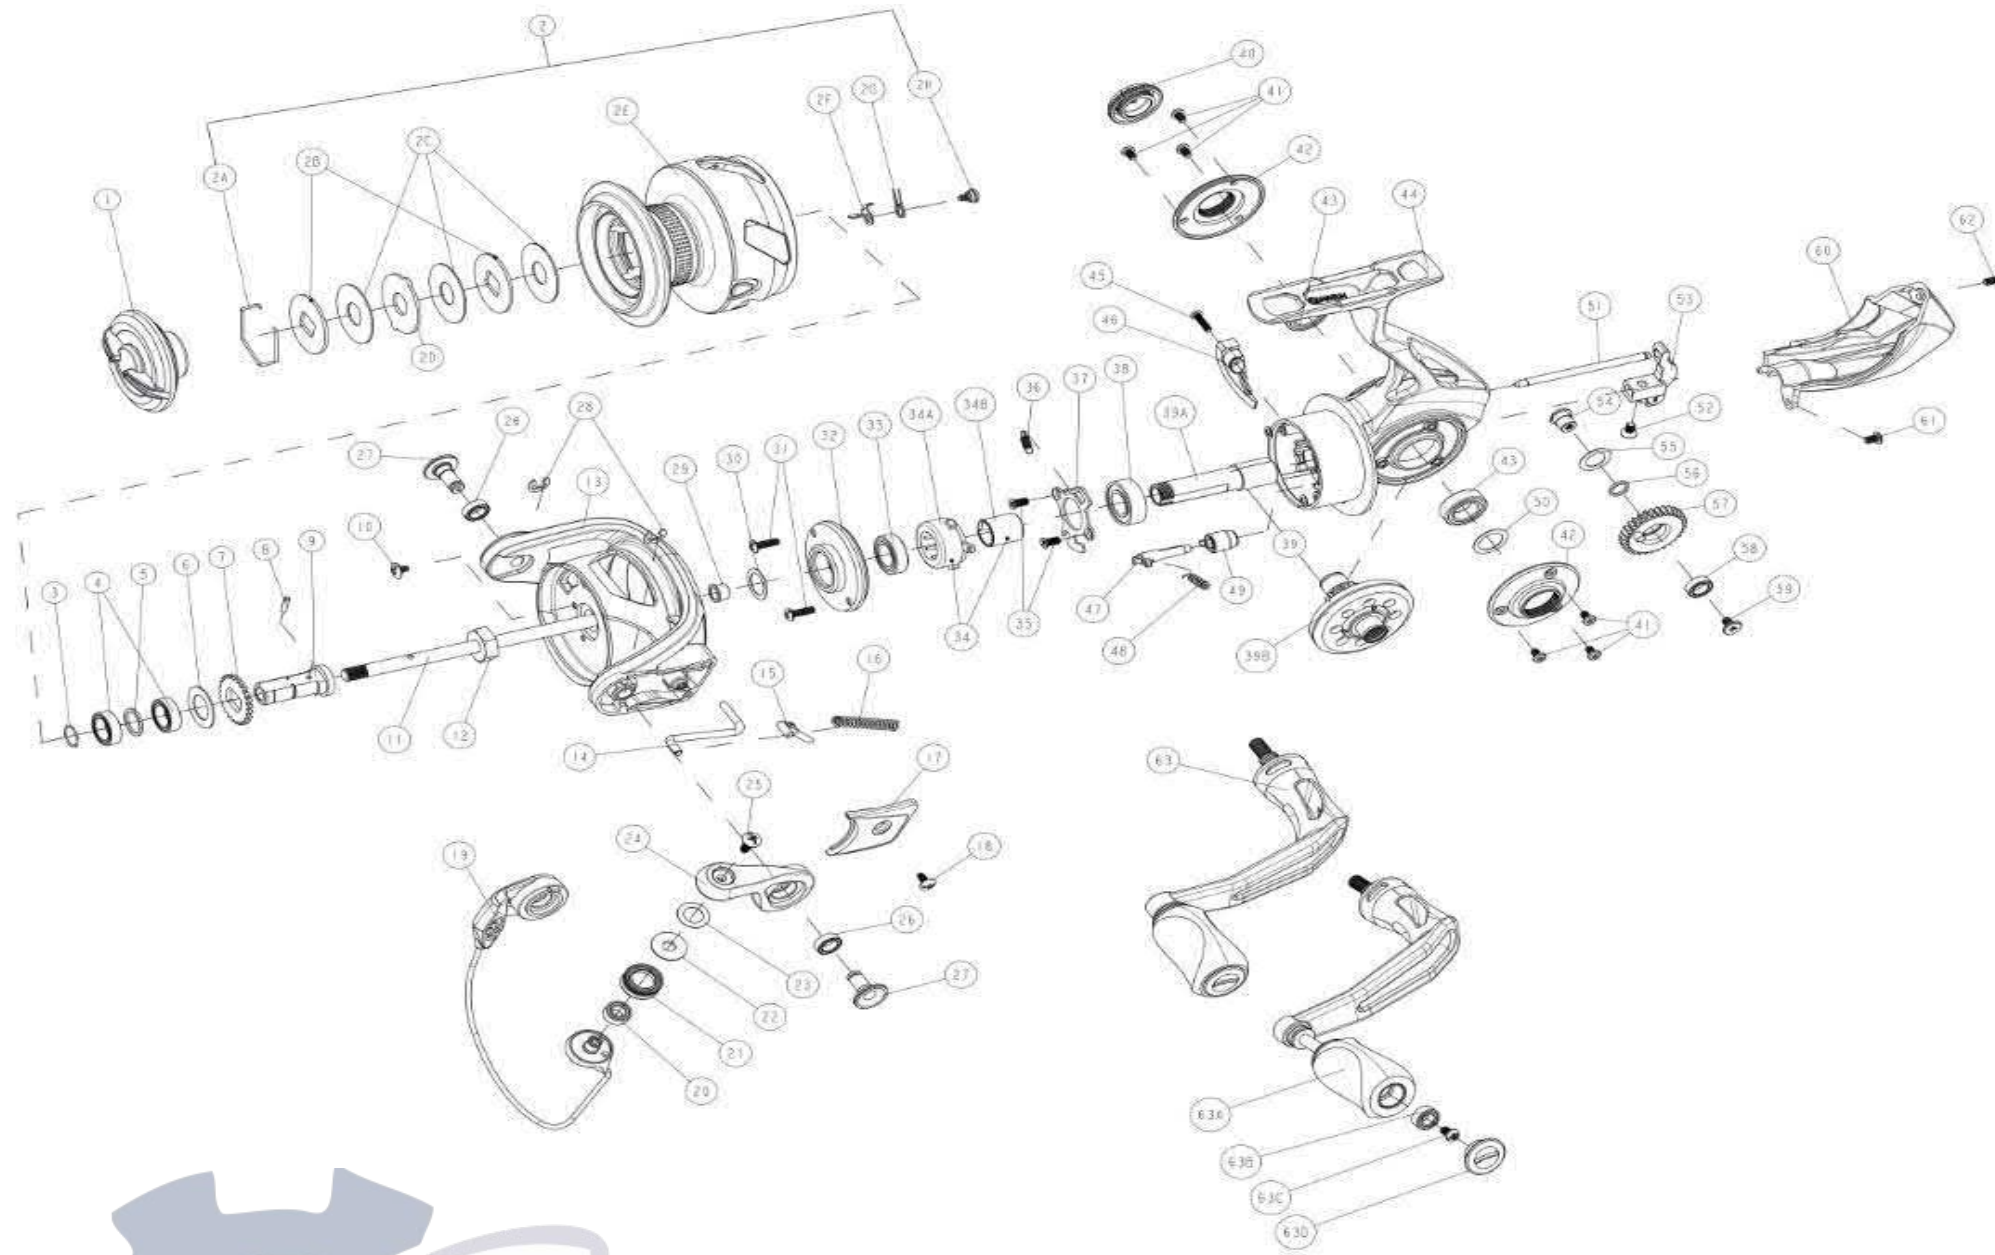

QUANTUM®

SM40XPT

Quantum SM40XPT Bait Cast Reel Part List

Key #	Description	Part No.	QTY	Key #	Description	Part No.	QTY
1	Drag Knob Assembly	SAE332-01	1	33	Ball Bearing	TW058-09	1
2	Spool Kit Include	SAE321-01	1	34	One Way Clutch Kit Include		
	2A - Retaining Ring	RQ038-01	1		34A - Clutch Assembly	QAE363-01	1
	2B - Drag Washer "D"	XAA080-11	2		34B - Clutch Sleeve	QAE139-01	1
	2C - Drag Washer "B"	WAA033-01	3	35	Ball Bearing Retainer Screw	QAE123-01	2
	2D - Drag Washer "A"	WAA081-11	1	36	Coil Spring	QAE216-01	1
	2E - Spool Assembly	SAE321-01	1	37	Ball Bearing Retainer	SAE040-01	1
	2F - Clicker	QAE103-01	1	38	Ball Bearing	UK028-06	1
	2G - Spring	QAE068-01	1	39	Gear Kit Include		
	2H - Screw	QAE125-01	1		39A - Pinion	SAE011-01	1
3	Retainer Ring	WAA038-01	1		39B - Drive Gear	SAE312-01	1
4	Ball Bearing	KT158-05	2	40	Dust Cap	QAE054-01	1
5	Washer	SAE076-01	1	41	Screw	QAE107-01	6
6	Spool Adjust Washer	WAA030-01	1	42	Body Cosmetic Cap	SAE161-01	2
7	Click Gear	WAA037-01	1	43	Ball Bearing	TW058-09	2
8	Pin	UAA134-02	1	44	Body Assembly	SAE301-01	1
9	Spool Metal	WAA117-01	1	45	Trip Bumper Screw	AT136-01	1
10	Screw	UAA094-02	1	46	Trip Bumper	SAE119-01	1
11	Main Shaft	SAE015-01	1	47	A/R Cam	SAE090-01	1
12	Rotor Nut	BAA006-02	1	48	Coil Spring	QAE049-01	1
13	Rotor	SAE009-01	1	49	A/R Switch	QAE059-01	1
14	Kick Lever	SAE019-01	1	50	Drive Gear Adjust Washer	BAA105-03	1
15	Cam	SAE031-01	1	51	Stablized Bar	SAE211-01	1
16	Coil Spring	WAA022-02	1	52	Screw	RQ100-01	1
17	Rotor Cover	SAE087-01	1	53	O/S Slider	SAE025-01	1
18	Rotor Cover Screw	CW125-02	1	54	O/S Gear Stand Nut	QAE149-01	1
19	Bail Assembly	SAE347-01	1	55	Washer	QAE026-01	1
20	Linr Roller Ball Bearing	DT202-05	1	56	Washer	QAE158-01	1
21	Line Roller	DAA004-02	1	57	O/S Gear Assembly	SAE353-01	1
22	Line Roller Washer	BAA102-01	1	58	O/S Gear Ball Bearing	CT157-07	1
23	Line Roller Collar	DAA102-01	1	59	O/S Gear Screw	QAE111-01	1
24	Arm Lever	SAE007-01	1	60	Rear Cap	SAE250-01	1
25	Line Roller Screw	BAA108-02	1	61	Screw	QAE050-01	1
26	Ball Bearing	CT157-07	2	62	Screw	QAE057-01	1
27	Pin	QAE041-01	2	63	Handle Assembly	SAE318-01	1
28	E-Clip	GH034-01	2	63A	Handle Knob Assembly	WAB313-01	1
29	Main Shaft Bushing	WAA213-01	1	63B	Ball Bearing	DT202-05	1
30	Rotor Adjust Washer	BAA105-03	1	63C	Screw	QW123-01	1
31	Bearing Holder Screw	QAE061-01	2	63D	Handle Knob Cap	WAB138-01	1
32	Ball Bearing Holder	SAE122-01	1