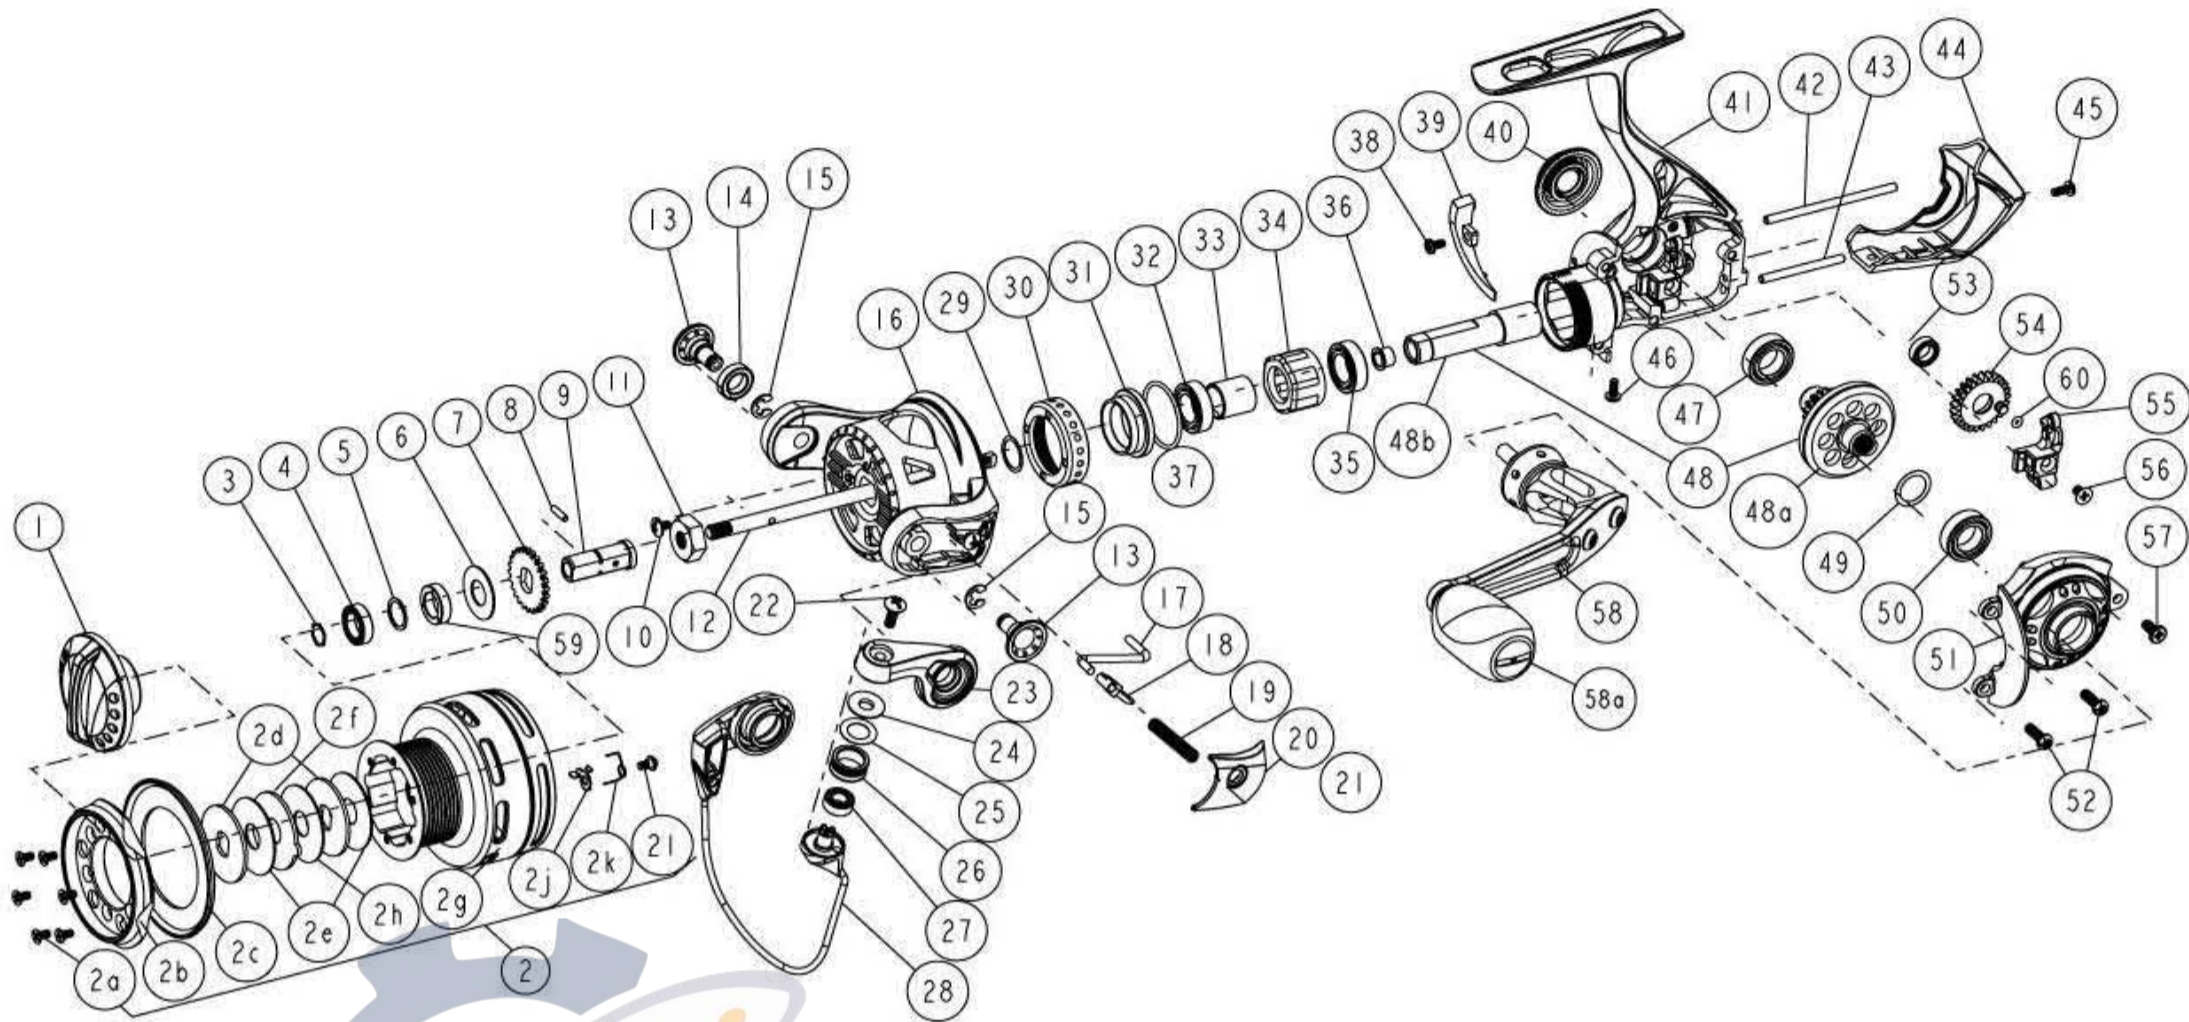

QUANTUM[®]

Smoke SL25SPTiA

Quantum Smoke SL25SPTiA Spinning Reel Part List

Key #	Description	Qty	Part No.	Key #	Description	Qty	Part No.
1	Drag Knob Assembly	1	VAA332-01	29	Rotor Adjust Washer	1	BAA110-02
2	Spool Assembly	1	FAD321-01	30	Clutch Bearing Cap	1	UAA040-02
2-D	Drag Washer "D"	2	UAA080-01	31	Clutch Bearing Adapter	1	UAA190-01
2-E	Drag Washer "B"	2	UAA033-01	32	Top Pinion Ball bearing	1	TW058-03
2-F	Drag Washer "A"	1	UAA081-01	33	Sleeve	1	UAA139-01
2-G	Spool	1	FAD021-01	34	One Way Clutch	1	UAA063-01
2H	Drag Washer "C"	1	UAA033-02	35	Bottom Pinion Ball Bearing	1	TW058-03
2-J	Spool clicker	1	AAA103-01	36	Pinion Bushing	1	BAA213-02
2-K	Spool clicker spring	1	BAA068-02	37	O-Ring	1	VAA101-01
2-L	Spool clicker screw	1	CAA077-01	38	Trip Ramp Screw	1	UAA123-04
3	Retainer Ring	1	RQ038-01	39	Trip Ramp	1	UAA119-01
4	Spool Ball bearing	1	CH027-01	40	Dust Cap	1	UAA054-01
5	Spool Ball Bearing Washer	1	UAA076-01	41	Body Assembly	1	UAA301-05
6	Spool Adjust Washer	1	UAA030-01	42	O/S Guide Pin "A"	1	UAA093-02
7	Clicker Gear	1	UAA037-01	43	O/S Guide Pin "B"	1	UAA098-02
8	Adapter Pin	1	UAA134-01	44	Body Rear Cap	1	FAD140-01
9	Shaft Drag Adapter	1	UAA117-01	45	Rear Cap Screw "A" - M2 x 5mm	1	UAA123-06
10	Rotor Nut Lock Screw	1	UAA094-02	46	Rear Cap Screw "B" - M2 x 5mm	1	UAA123-06
11	Rotor Nut	1	BAA006-02	47	Body Drive Gear Bearing	1	TW058-03
12	Main Shaft	1	UAA015-01	48	Drive Gear Kit	1	BAA412-04
13	Rotor Arm Sleeve	2	UAA042-01	48-A	48a - Drive Gear	1	BAA012-03
14	Ball Bearing	1	BAA158-01	48-B	48b - Pinion Gear	1	UAA011-02
15	E-Clip	2	QW120-01	49	Drive Gear Adjust Washer	1	BAA105-04
16	Rotor	1	UAA009-01	50	Sidecover Drive Gear Bearing	1	TW058-03
17	Kick Lever	1	UAA019-01	51	Sidecover Assembly	1	UAA323-05
18	Bail Actuator	1	BAA031-01	52	Sidecover Screw "A" - M2.6 x 8mm	2	UAA057-02
19	Bail Spring	1	BAA022-01	53	O/S Gear Bearing	1	CT157-02
20	Arm Lever Cover	1	UAA087-01	54	O/S Gear Assembly	1	UAA353-01
21	Arm Lever Cover Screw	1	CW125-02	55	O/S Slider	1	UAA025-01
22	Line Roller Screw	1	BAA108-02	56	Main Shaft Screw	1	BAA100-01
23	Arm Lever	1	UAA007-01	57	Sidecover Screw "B" - M2.6 x 6mm	1	UAA050-01
24	Line Roller Collar	1	CAA102-01	58	Handle Assembly	1	WAB318-06
25	Line Roller Washer	1	BAA102-01	58a	Handle Knob Cap	1	BB115-01
26	Line Roller	1	BAA004-02	59	Spool Bushing	1	UAA027-01
27	Line Roller Ball Bearing	1	GH202-01	60	O-Ring	1	UAA101-01
28	Bail Assembly	1	UAA347-01				