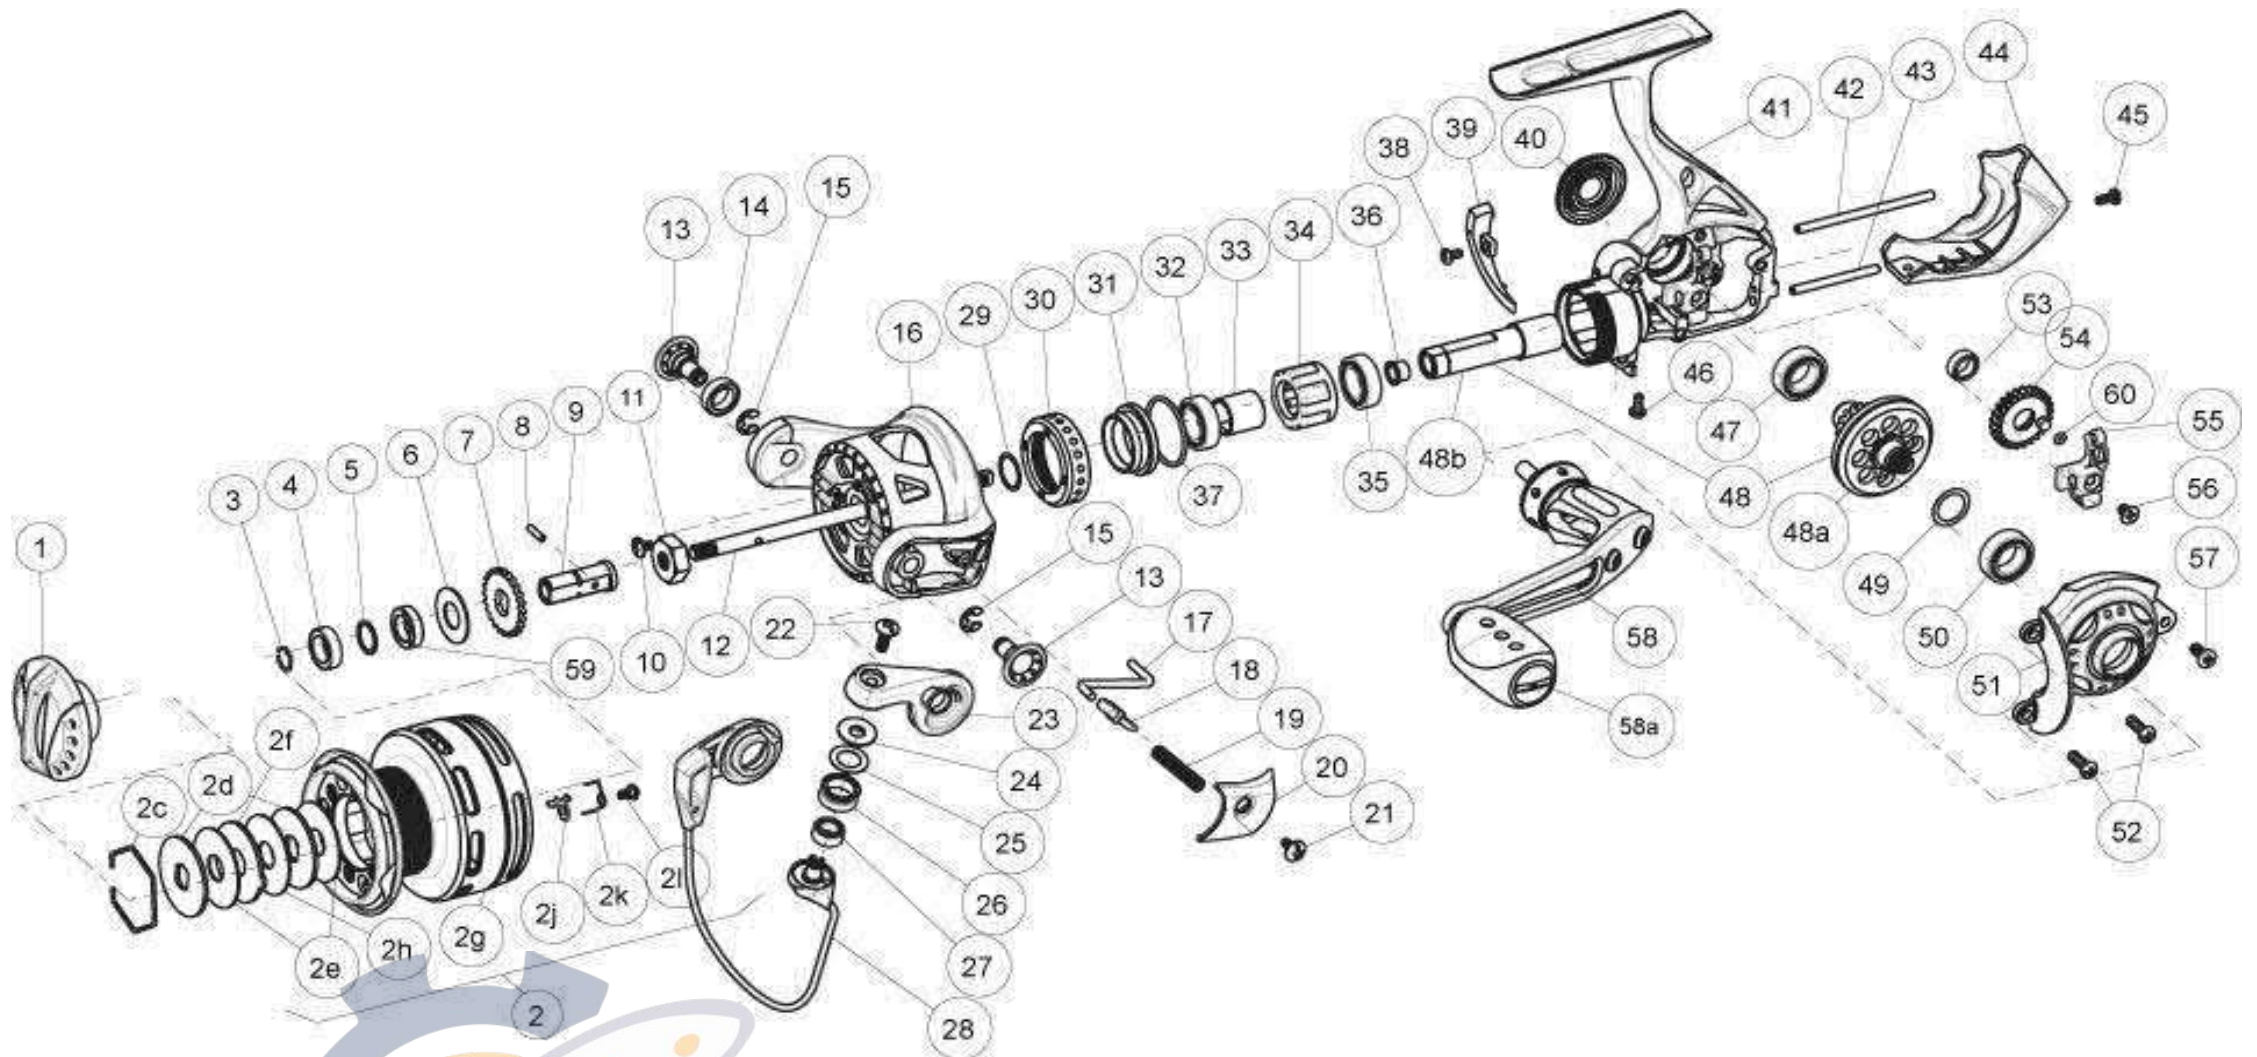

QUANTUM[®] Smoke SL30PTSA

Quantum Smoke SL30PTSA Spinning Reel Part List

Key #	Description	Qty	Part No.	Key #	Description	Qty	Part No.
1	Drag Knob Assembly	1	VAA332-51	29	Rotor Adjust Washer	1	BAA110-02
2	Spool Assembly	1	GAD321-02	30	Clutch Bearing Cap	1	UAA040-04
2d	Drag Washer "D"	2	UAA080-01	31	Clutch Bearing Adapter	1	UAA190-01
2e	Drag Washer "B"	2	UAA033-01	32	Top Pinion Ball bearing	1	TW058-03
2f	Drag Washer "A"	1	UAA081-01	33	Sleeve	1	UAA139-01
2g	Spool	1	GAD021-02	34	One Way Clutch	1	UAA063-01
2h	Drag Washer "C"	1	UAA033-02	35	Bottom Pinion Ball Bearing	1	TW058-03
2j	Spool clicker	1	AAA103-01	36	Pinion Bushing	1	BAA213-02
2k	Spool clicker spring	1	BAA068-02	37	O-Ring	1	VAA101-01
2l	Spool clicker screw	1	CAA077-01	38	Trip Ramp Screw	1	UAA123-04
3	Retainer Ring	1	RQ038-01	39	Trip Ramp	1	UAA119-01
4	Spool Ball bearing	1	CH027-01	40	Dust Cap	1	UAA054-01
5	Spool Ball Bearing Washer	1	UAA076-01	41	Body Assembly	1	UAA301-05
6	Spool Adjust Washer	1	UAA030-01	42	O/S Guide Pin "A"	1	UAA093-02
7	Clicker Gear	1	UAA037-01	43	O/S Guide Pin "B"	1	UAA098-02
8	Adapter Pin	1	UAA134-01	44	Body Rear Cap	1	UAA140-02
9	Shaft Drag Adapter	1	UAA117-01	45	Rear Cap Screw "A" - M2 x 5mm	1	UAA123-06
10	Rotor Nut Lock Screw	1	UAA094-02	46	Rear Cap Screw "B" - M2 x 5mm	1	UAA123-06
11	Rotor Nut	1	BAA006-02	47	Body Drive Gear Bearing	1	TW058-03
12	Main Shaft	1	UAA015-01	48	Drive Gear Kit	1	BAA412-04
13	Rotor Arm Sleeve	2	UAA042-03	48a	Drive Gear	1	BAA012-03
14	Ball Bearing	1	BAA158-01	48b	Pinion Gear	1	UAA011-02
15	E-Clip	2	QW120-01	49	Drive Gear Adjust Washer	1	BAA105-04
16	Rotor	1	VAA009-01	50	Sidecover Drive Gear Bearing	1	TW058-03
17	Kick Lever	1	VAA019-01	51	Sidecover Assembly	1	UAA323-05
18	Bail Actuator	1	BAA031-01	52	Sidecover Screw "A" - M2.6 x 8mm	2	UAA057-02
19	Bail Spring	1	BAA022-01	53	O/S Gear Bearing	1	CT157-02
20	Arm Lever Cover	1	VAA087-01	54	O/S Gear Assembly	1	UAA353-01
21	Arm Lever Cover Screw	1	CW125-02	55	O/S Slider	1	UAA025-01
22	Line Roller Screw	1	BAA108-02	56	Main Shaft Screw	1	BAA100-01
23	Arm Lever	1	UAA007-01	57	Sidecover Screw "B" - M2.6 x 6mm	1	UAA050-01
24	Line Roller Collar	1	CAA102-01	58	Handle Assembly	1	VAA318-03
25	Line Roller Washer	1	BAA102-01	58a	Handle Knob Cap	1	WAB138-02
26	Line Roller	1	BAA004-02	59	Spool Bushing	1	UAA027-01
27	Line Roller Ball Bearing	1	GH202-01	60	O-Ring	1	UAA101-01
28	Bail Assembly	1	VAA347-01				