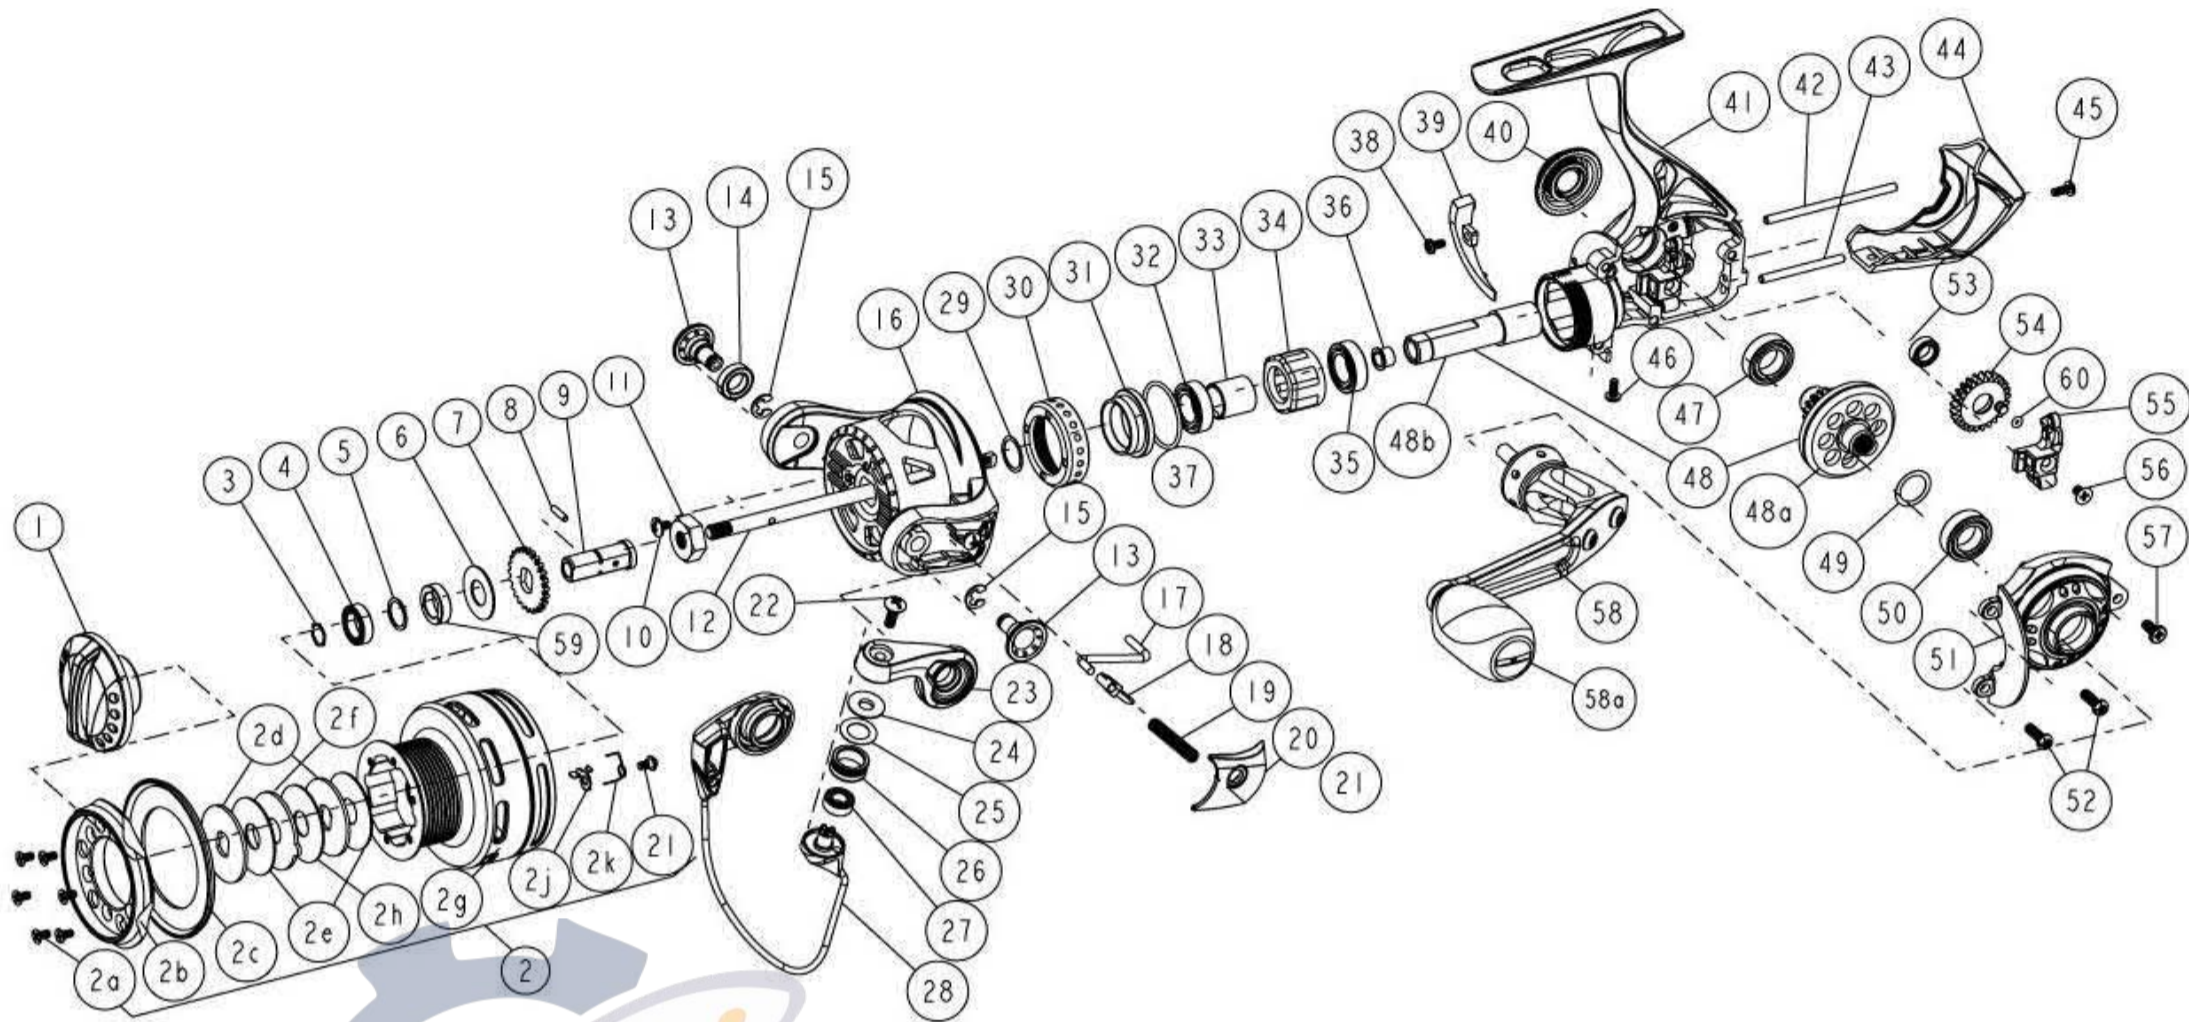

## Smoke SL30SPTiA

Quantum Smoke SL30SPTiA Spinning Reel Part List

Key #	Description	Qty	Part No.	Key #	Description	Qty	Part No.
1	Drag Knob Assembly	1	VAA332-01	29	Rotor Adjust Washer	1	BAA110-02
2	Spool Assembly	1	GAD321-01	30	Clutch Bearing Cap	1	UAA040-02
2-D	Drag Washer "D"	2	UAA080-01	31	Clutch Bearing Adapter	1	UAA190-01
2-E	Drag Washer "B"	2	UAA033-01	32	Top Pinion Ball bearing	1	TW058-03
2-F	Drag Washer "A"	1	UAA081-01	33	Sleeve	1	UAA139-01
2-G	Spool	1	GAD021-01	34	One Way Clutch	1	UAA063-01
2H	Drag Washer "C"	1	UAA033-02	35	Bottom Pinion Ball Bearing	1	TW058-03
2-J	Spool clicker	1	AAA103-01	36	Pinion Bushing	1	BAA213-02
2-K	Spool clicker spring	1	BAA068-02	37	O-Ring	1	VAA101-01
2-L	Spool clicker screw	1	CAA077-01	38	Trip Ramp Screw	1	UAA123-04
3	Retainer Ring	1	RQ038-01	39	Trip Ramp	1	UAA119-01
4	Spool Ball bearing	1	CH027-01	40	Dust Cap	1	UAA054-01
5	Spool Ball Bearing Washer	1	UAA076-01	41	Body Assembly	1	UAA301-05
6	Spool Adjust Washer	1	UAA030-01	42	O/S Guide Pin "A"	1	UAA093-02
7	Clicker Gear	1	UAA037-01	43	O/S Guide Pin "B"	1	UAA098-02
8	Adapter Pin	1	UAA134-01	44	Body Rear Cap	1	FAD140-01
9	Shaft Drag Adapter	1	UAA117-01	45	Rear Cap Screw "A" - M2 x 5mm	1	UAA123-06
10	Rotor Nut Lock Screw	1	UAA094-02	46	Rear Cap Screw "B" - M2 x 5mm	1	UAA123-06
11	Rotor Nut	1	BAA006-02	47	Body Drive Gear Bearing	1	TW058-03
12	Main Shaft	1	UAA015-01	48	Drive Gear Kit	1	BAA412-04
13	Rotor Arm Sleeve	2	UAA042-01	48-A	48a - Drive Gear	1	BAA012-03
14	Ball Bearing	1	BAA158-01	48-B	48b - Pinion Gear	1	UAA011-02
15	E-Clip	2	QW120-01	49	Drive Gear Adjust Washer	1	BAA105-04
16	Rotor	1	VAA009-01	50	Sidecover Drive Gear Bearing	1	TW058-03
17	Kick Lever	1	VAA019-01	51	Sidecover Assembly	1	UAA323-05
18	Bail Actuator	1	BAA031-01	52	Sidecover Screw "A" - M2.6 x 8mm	2	UAA057-02
19	Bail Spring	1	BAA022-01	53	O/S Gear Bearing	1	CT157-02
20	Arm Lever Cover	1	VAA087-01	54	O/S Gear Assembly	1	UAA353-01
21	Arm Lever Cover Screw	1	CW125-02	55	O/S Slider	1	UAA025-01
22	Line Roller Screw	1	BAA108-02	56	Main Shaft Screw	1	BAA100-01
23	Arm Lever	1	UAA007-01	57	Sidecover Screw "B" - M2.6 x 6mm	1	UAA050-01
24	Line Roller Collar	1	CAA102-01	58	Handle Assembly	1	WAB318-06
25	Line Roller Washer	1	BAA102-01	58a	Handle Knob Cap	1	BB115-01
26	Line Roller	1	BAA004-02	59	Spool Bushing	1	UAA027-01
27	Line Roller Ball Bearing	1	GH202-01	60	O-Ring	1	UAA101-01
28	Bail Assembly	1	VAA347-01				