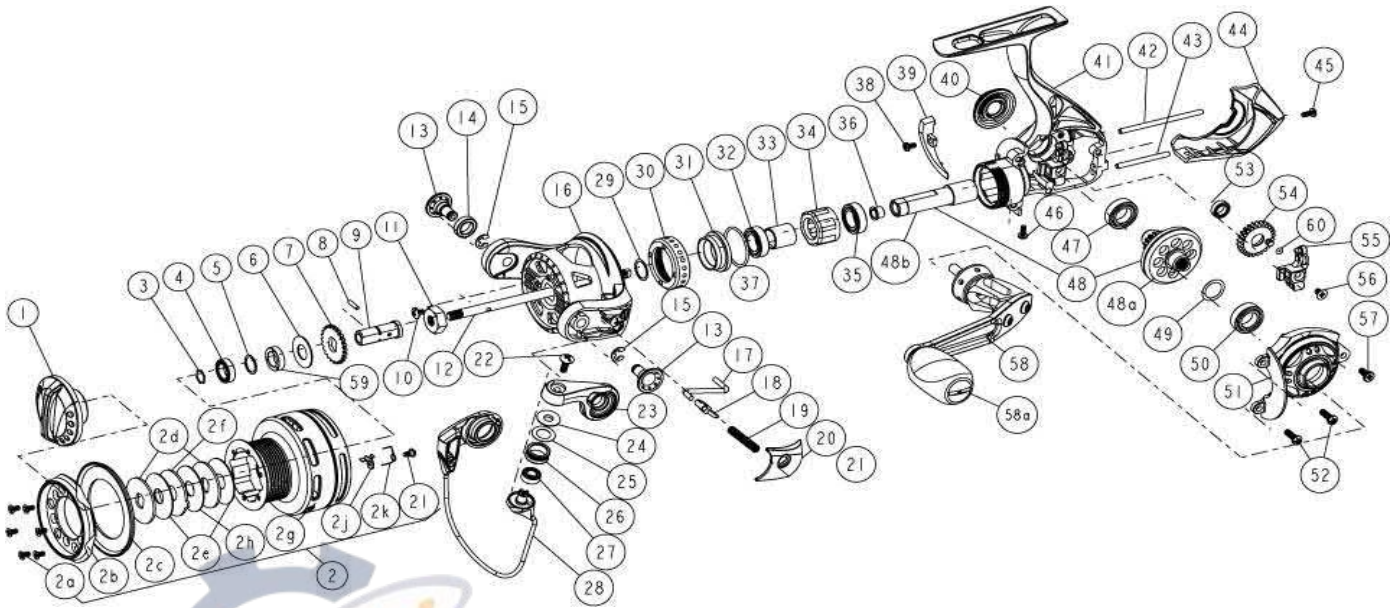

## Smoke SL30XPTSA

**Quantum Smoke SL30XPTSA Spinning Reel Part List**

Key #	Description	Qty	Part No.	Key #	Description	Qty	Part No.
1	Drag Knob Assembly	1	VAA332-51	29	Rotor Adjust Washer	1	BAA110-02
2	Spool Assembly	1	GAD321-52	30	Clutch Bearing Cap	1	UAA040-04
2c	Retainer Ring	1	RQ038-01	31	Clutch Bearing Adapter	1	UAA190-01
2d	Drag Washer "D"	2	UAA080-01	32	Top Pinion Ball bearing	1	TW058-03
2e	Drag Washer "B"	2	UAA033-01	33	Sleeve	1	UAA139-01
2f	Drag Washer "A"	1	UAA081-01	34	One Way Clutch	1	UAA063-01
2g	Spool	1	GAD021-52	35	Bottom Pinion Ball Bearing	1	TW058-03
2h	Drag Washer "C"	1	UAA033-02	36	Pinion Bushing	1	BAA213-02
2j	Spool clicker	1	AAA103-01	37	O-Ring	1	VAA101-01
2k	Spool clicker spring	1	BAA068-02	38	Trip Ramp Screw	1	UAA123-04
2l	Spool clicker screw	1	CAA077-01	39	Trip Ramp	1	UAA119-01
4	Spool Ball bearing	1	CH027-01	40	Dust Cap	1	UAA054-01
5	Spool Ball Bearing Washer	1	UAA076-01	41	Body Assembly	1	UAA301-05
6	Spool Adjust Washer	1	UAA030-01	42	O/S Guide Pin "A"	1	UAA093-02
7	Clicker Gear	1	UAA037-01	43	O/S Guide Pin "B"	1	UAA098-02
8	Adapter Pin	1	UAA134-01	44	Body Rear Cap	1	FAD140-01
9	Shaft Drag Adapter	1	UAA117-01	45	Rear Cap Screw "A" - M2 x 5mm	1	UAA123-06
10	Rotor Nut Lock Screw	1	UAA094-02	46	Rear Cap Screw "B" - M2 x 5mm	1	UAA123-06
11	Rotor Nut	1	BAA006-02	47	Body Drive Gear Bearing	1	TW058-03
12	Main Shaft	1	UAA015-01	48	Drive Gear Kit	1	FAD412-01
13	Rotor Arm Sleeve	2	UAA042-03	48a	Drive Gear	1	FAD012-01
14	Ball Bearing	1	BAA158-01	48b	Pinion Gear	1	FAD011-01
15	E-Clip	2	QW120-01	49	Drive Gear Adjust Washer	1	BAA105-04
16	Rotor	1	VAA009-01	50	Sidecover Drive Gear Bearing	1	TW058-03
17	Kick Lever	1	VAA019-01	51	Sidecover Assembly	1	UAA323-09
18	Bail Actuator	1	BAA031-01	52	Sidecover Screw "A" - M2.6 x 8mm	2	UAA057-02
19	Bail Spring	1	BAA022-01	53	O/S Gear Bearing	1	CT157-02
20	Arm Lever Cover	1	VAA087-01	54	O/S Gear Assembly	1	UAA353-01
21	Arm Lever Cover Screw	1	CW125-02	55	O/S Slider	1	UAA025-01
22	Line Roller Screw	1	BAA108-02	56	Main Shaft Screw	1	BAA100-01
23	Arm Lever	1	UAA007-01	57	Sidecover Screw "B" - M2.6 x 6mm	1	UAA050-01
24	Line Roller Collar	1	CAA102-01	58	Handle Assembly	1	VAA318-06
25	Line Roller Washer	1	BAA102-01	58a	Handle Knob Cap	1	WAB138-02
26	Line Roller	1	BAA004-02	59	Spool Bushing	1	UAA027-01
27	Line Roller Ball Bearing	1	GH202-01	60	O-Ring	1	UAA101-01
28	Bail Assembly	1	VAA347-01				