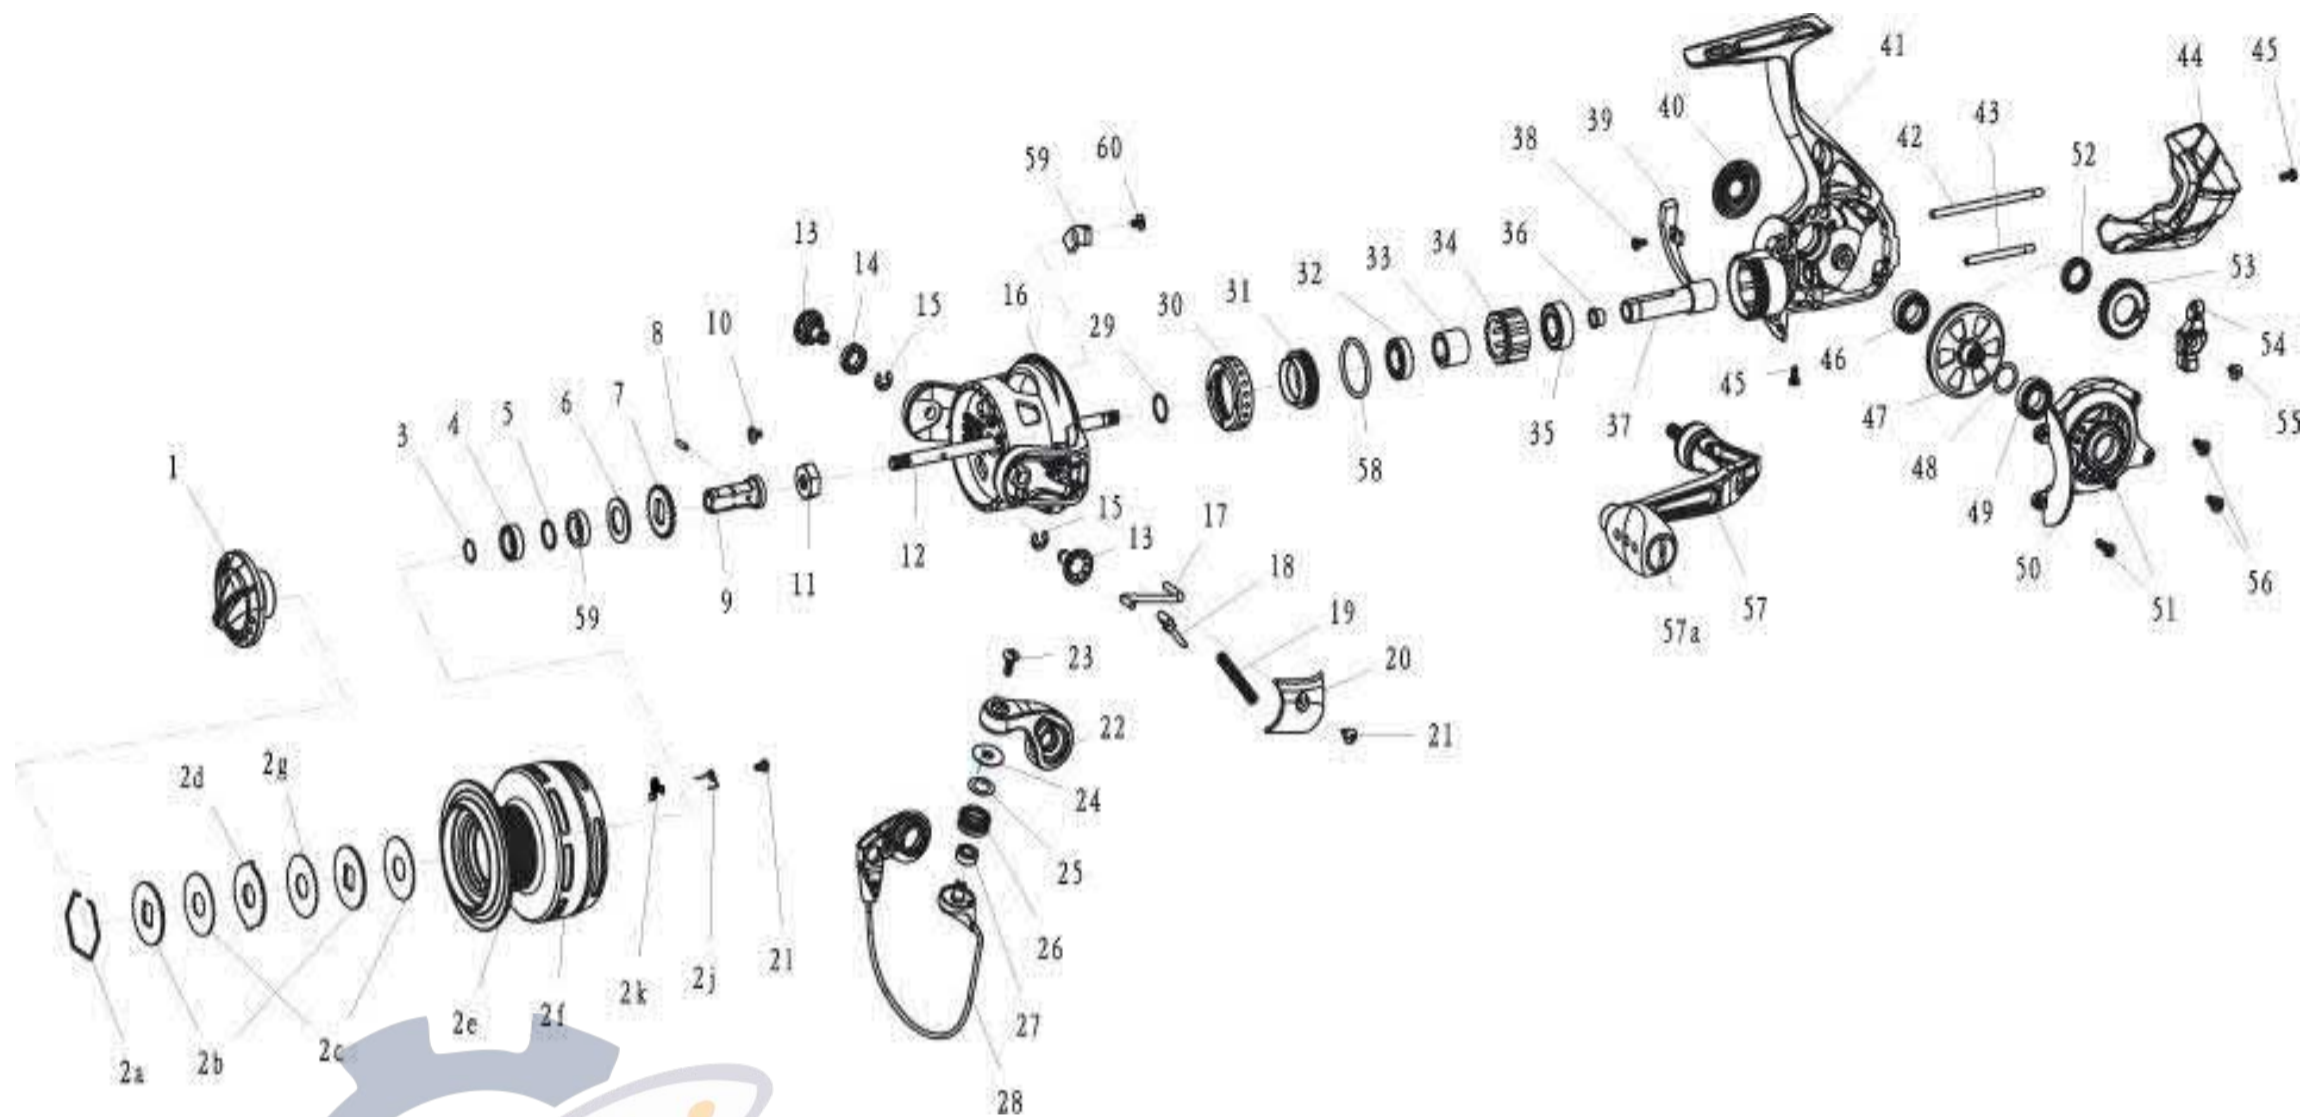

QUANTUM Smoke SL40PTSA

Quantum Smoke SL40PTSA Spinning Reel Part List

Key #	Description	Qty	Part No.	Key #	Description	Qty	Part No.
1	Drag Knob Assembly	1	WAA332-01	27	Line Roller Ball Bearing	1	GH202-01
2	Spool Assembly	1	WAA321-26	28	Bail Assembly	1	HAD347-01
2a	Retainer Ring	3	CF107-01	29	Rotor Adjust Washer	1	BAA110-02
2b	Drag Washer "D"	1	WAA144-51	30	Clutch Bearing Cap	1	WAA040-04
2c	Drag Washer "B"	2	XAA080-01	31	Clutch Bearing Adapter	1	WAA190-01
2d	Drag Washer "A"	2	WAA033-01	32	Top Pinion Ball bearing	1	TW058-03
2e	Braid Band	1	WAA081-01	33	Sleeve	1	WAA139-01
2f	Spool	1	N/A	34	One Way Clutch	1	CAB063-01
2g	Drag Washer "C"	1	WAA033-02	35	Bottom Pinion Ball Bearing	1	UK028-02
2j	Spool Click Spring	1	BAA068-02	36	Pinion Bushing	1	WAA213-02
2k	Spool Click	1	AAA103-02	37	Pinion Gear	1	WAA011-02
2l	Spool Click Screw	1	CAA077-01	38	Incline Screw	1	UAA123-04
3	Retainer Ring	1	WAA038-01	39	Incline	1	WAA119-01
4	Spool Ball Bearing	2	KT158-01	40	Dust Cap	1	UAA054-01
5	Spool Ball Bearing Washer	1	WAA076-01	41	Body Assembly	1	WAA301-02
6	Spool Adjust Washer	2	WAA030-01	42	POST	1	WAA093-01
7	Clicker Gear	1	WAA037-01	43	POST	1	WAA098-01
8	Adapter Pin	1	UAA134-01	44	Body Rear Cap	1	WAA140-02
9	Shaft Drag Adapter	1	WAA117-01	45	Rear Cap Screw	1	UAA123-06
10	Rotor Nut Lock Screw	1	UAA094-02	46	Body Drive Gear Bearing	1	TW058-03
11	Rotor Nut	1	BAA006-02	47	Drive Gear	1	WAA012-01
12	Main Shaft	1	WAA015-01	48	Drive Gear Adjust Washer	1	BAA105-04
13	Rotor Arm Sleeve	2	UAA042-03	49	Sidecover Drive Gear Bearing	1	TW058-03
14	Ball Bearing	1	BAA158-01	50	Sidecover Assembly	1	WAA323-02
15	E-Clip	2	QW120-01	51	Sidecover Screw	2	UAA057-02
16	Rotor	1	WAA009-01	52	O/S Gear Bearing	1	DAA158-01
17	Kick Lever	1	DAA019-01	53	O/S Gear Assembly	1	WAA353-01
18	Bail Actuator	1	DAA031-01	54	O/S Slider	1	WAA025-01
19	Bail Spring	1	WAA022-01	55	Main Shaft Screw	1	BAA100-01
20	Arm Lever Cover	1	WAA087-01	56	Sidecover Screw "B" - M2.6 x 6mm	2	UAA050-01
21	Arm Lever Cover Screw	1	CW125-02	57	Handle Assembly	1	WAA318-03
22	Arm Lever	1	BAA108-02	57a	Handle Knob Cap	1	WAB138-02
23	Line Roller Screw	1	WAA007-01	58	O-Ring	1	XF101-01
24	Line Roller Collar	1	DAA102-01	59	Counter weight	1	UAA148-01
25	Line Roller Washer	1	BAA102-01	60	Counter weight screw	1	UAA094-02
26	Line Roller	1	DAA004-02				