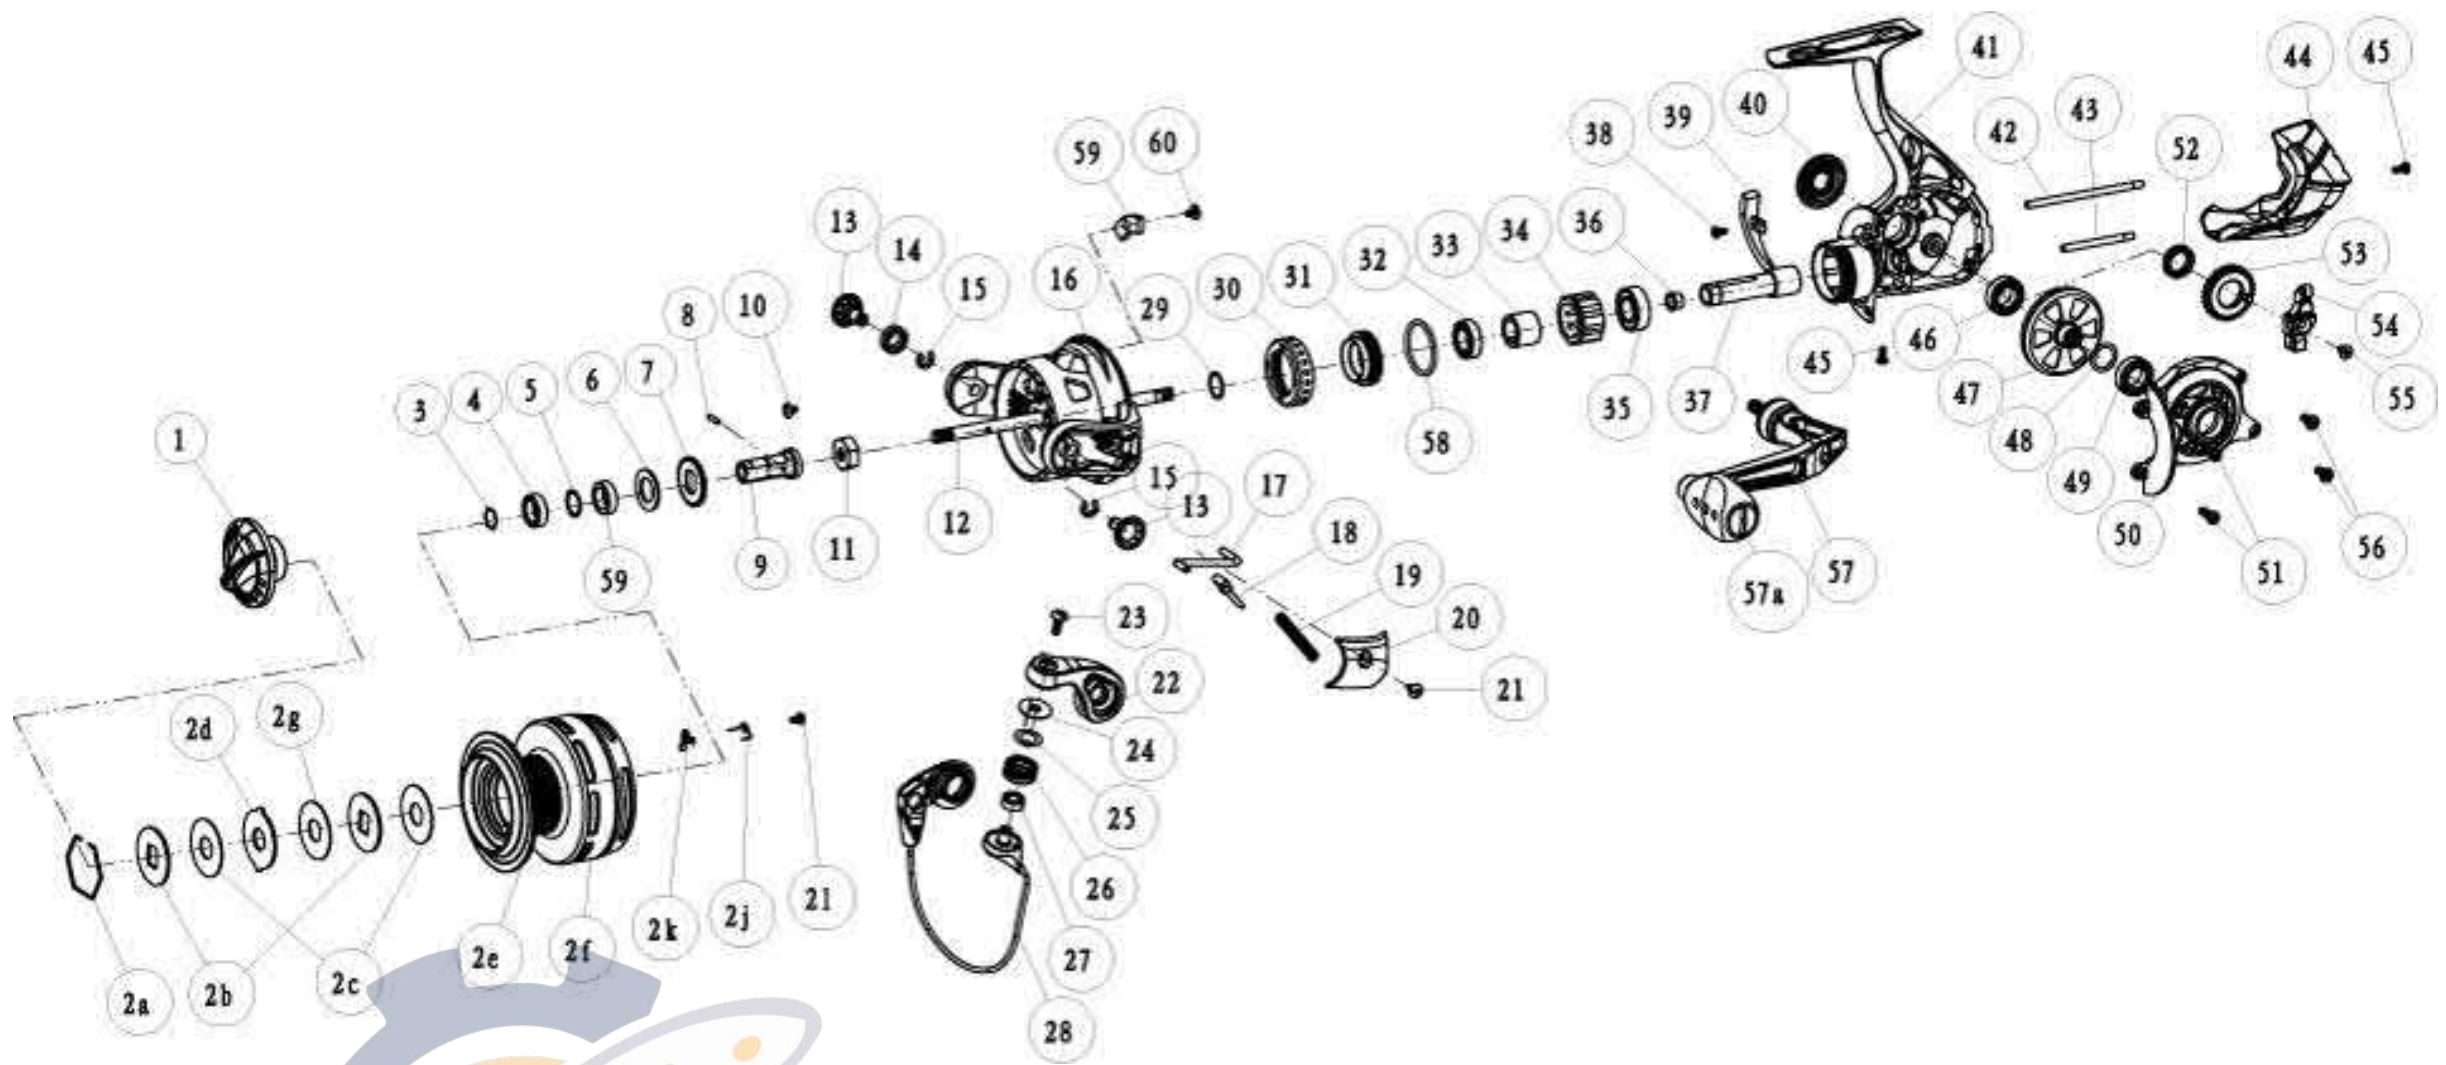

QUANTUM[®]

Smoke SL40XPTiA

Quantum Smoke SL40XPTiA Spinning Reel Part List

Key #	Description	Qty	Part No.	Key #	Description	Qty	Part No.
1	Drag Knob Assembly	1	WAA332-01	27	Line Roller Ball Bearing	1	GH202-01
2	Spool Assembly	1	HAD321-51	28	Bail Assembly	1	HAD347-01
2a	Retainer Ring	3	RQ038-01	29	Rotor Adjust Washer	1	BAA110-02
2b	Drag Washer "D"	1	XAA080-01	30	Clutch Bearing Cap	1	WAA040-03
2c	Drag Washer "B"	2	WAA033-01	31	Clutch Bearing Adapter	1	WAA190-01
2d	Drag Washer "A"	2	WAA081-01	32	Top Pinion Ball bearing	1	TW058-03
2e	Braid Band	1	N/A	33	Sleeve	1	WAA139-01
2f	Spool	1	HAD021-51	34	One Way Clutch	1	CAB063-01
2g	Drag Washer "C"	1	WAA033-02	35	Bottom Pinion Ball Bearing	1	UK028-02
2j	Spool Click Spring	1	BAA068-02	36	Pinion Bushing	1	WAA213-02
2k	Spool Click	1	AAA103-02	37	Pinion Gear	1	XAA011-01
2l	Spool Click Screw	1	CAA077-01	38	Incline Screw	1	UAA123-04
3	Retainer Ring	1	WAA038-01	39	Incline	1	WAA119-01
4	Spool Ball Bearing	2	KT158-01	40	Dust Cap	1	UAA054-01
5	Spool Ball Bearing Washer	1	WAA076-01	41	Body Assembly	1	WAA301-05
6	Spool Adjust Washer	2	WAA030-01	42	POST	1	WAA093-01
7	Clicker Gear	1	WAA037-01	43	POST	1	WAA098-01
8	Adapter Pin	1	UAA134-01	44	Body Rear Cap	1	HAD140-01
9	Shaft Drag Adapter	1	WAA117-01	45	Rear Cap Screw	1	UAA123-06
10	Rotor Nut Lock Screw	1	UAA094-02	46	Body Drive Gear Bearing	1	TW058-03
11	Rotor Nut	1	BAA006-02	47	Drive Gear	1	XAA012-01
12	Main Shaft	1	WAA015-04	48	Drive Gear Adjust Washer	1	BAA105-04
13	Rotor Arm Sleeve	2	UAA042-02	49	Sidecover Drive Gear Bearing	1	TW058-03
14	Ball Bearing	1	BAA158-01	50	Sidecover Assembly	1	WAA323-05
15	E-Clip	2	QW120-01	51	Sidecover Screw	2	UAA057-02
16	Rotor	1	WAA009-01	52	O/S Gear Bearing	1	DAA158-01
17	Kick Lever	1	HAD019-01	53	O/S Gear Assembly	1	WAA353-01
18	Bail Actuator	1	DAA031-01	54	O/S Slider	1	WAA025-01
19	Bail Spring	1	WAA022-02	55	Main Shaft Screw	1	BAA100-01
20	Arm Lever Cover	1	WAA087-01	56	Sidecover Screw "B" - M2.6 x 6mm	2	UAA050-01
21	Arm Lever Cover Screw	1	CW125-02	57	Handle Assembly	1	WAA318-05
22	Arm Lever	1	WAA007-01	57a	Handle Knob Cap	1	BB115-02
23	Line Roller Screw	1	BAA108-02	58	O-Ring	1	XF101-01
24	Line Roller Collar	1	DAA102-01	59	Counter weight	1	UAA148-01
25	Line Roller Washer	1	BAA102-01	60	Counter weight screw	1	UAA094-02
26	Line Roller	1	DAA004-02				