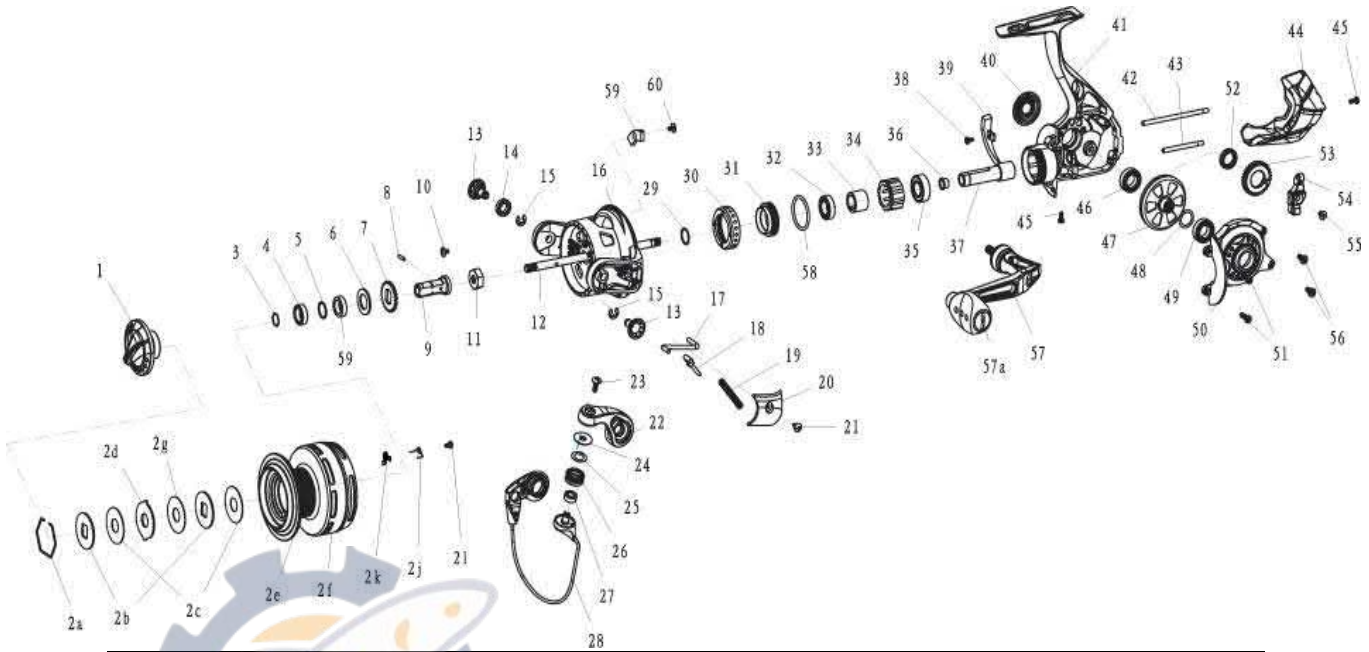

QUANTUM

Smoke SL40XPTSA

Quantum Smoke SL40XPTSA Spinning Reel Part List

Key #	Description	Qty	Part No.	Key #	Description	Qty	Part No.
1	Drag Knob Assembly	1	WAA332-01	27	Line Roller Ball Bearing	1	GH202-01
2	Spool Assembly	1	HAD321-52	28	Bail Assembly	1	HAD347-01
2a	Retainer Ring	3	RQ038-01	29	Rotor Adjust Washer	1	BAA110-02
2b	Drag Washer "D"	1	XAA080-01	30	Clutch Bearing Cap	1	WAA040-04
2c	Drag Washer "B"	2	WAA033-01	31	Clutch Bearing Adapter	1	WAA190-01
2d	Drag Washer "A"	2	WAA081-01	32	Top Pinion Ball bearing	1	TW058-03
2e	Braid Band	1	CAB258-01	33	Sleeve	1	WAA139-01
2f	Spool	1	HAD021-52	34	One Way Clutch	1	CAB063-01
2g	Drag Washer "C"	1	WAA033-02	35	Bottom Pinion Ball Bearing	1	UK028-02
2j	Spool Click Spring	1	BAA068-02	36	Pinion Bushing	1	WAA213-02
2k	Spool Click	1	AAA103-02	37	Pinion Gear	1	XAA011-01
2l	Spool Click Screw	1	CAA077-01	38	Incline Screw	1	UAA123-04
3	Retainer Ring	1	WAA038-01	39	Incline	1	WAA119-01
4	Spool Ball Bearing	2	KT158-01	40	Dust Cap	1	UAA054-01
5	Spool Ball Bearing Washer	1	WAA076-01	41	Body Assembly	1	WAA301-06
6	Spool Adjust Washer	2	WAA030-01	42	POST	1	WAA093-01
7	Clicker Gear	1	WAA037-01	43	POST	1	WAA098-01
8	Adapter Pin	1	UAA134-01	44	Body Rear Cap	1	HAD140-01
9	Shaft Drag Adapter	1	WAA117-01	45	Rear Cap Screw	1	UAA123-06
10	Rotor Nut Lock Screw	1	UAA094-02	46	Body Drive Gear Bearing	1	TW058-03
11	Rotor Nut	1	BAA006-02	47	Drive Gear	1	XAA012-01
12	Main Shaft	1	WAA015-04	48	Drive Gear Adjust Washer	1	BAA105-04
13	Rotor Arm Sleeve	2	UAA042-03	49	Sidecover Drive Gear Bearing	1	TW058-03
14	Ball Bearing	1	BAA158-01	50	Sidecover Assembly	1	WAA323-06
15	E-Clip	2	QW120-01	51	Sidecover Screw	2	UAA057-02
16	Rotor	1	WAA009-01	52	O/S Gear Bearing	1	DAA158-01
17	Kick Lever	1	HAD019-01	53	O/S Gear Assembly	1	WAA353-01
18	Bail Actuator	1	DAA031-01	54	O/S Slider	1	WAA025-01
19	Bail Spring	1	WAA022-02	55	Main Shaft Screw	1	BAA100-01
20	Arm Lever Cover	1	WAA087-01	56	Sidecover Screw "B" - M2.6 x 6mm	2	UAA050-01
21	Arm Lever Cover Screw	1	CW125-02	57	Handle Assembly	1	WAA318-06
22	Arm Lever	1	WAA007-01	57a	Handle Knob Cap	1	BB115-02
23	Line Roller Screw	1	BAA108-02	58	O-Ring	1	XF101-01
24	Line Roller Collar	1	DAA102-01	59	Counter weight	1	UAA148-01
25	Line Roller Washer	1	BAA102-01	60	Counter weight screw	1	UAA094-02
26	Line Roller	1	DAA004-02				