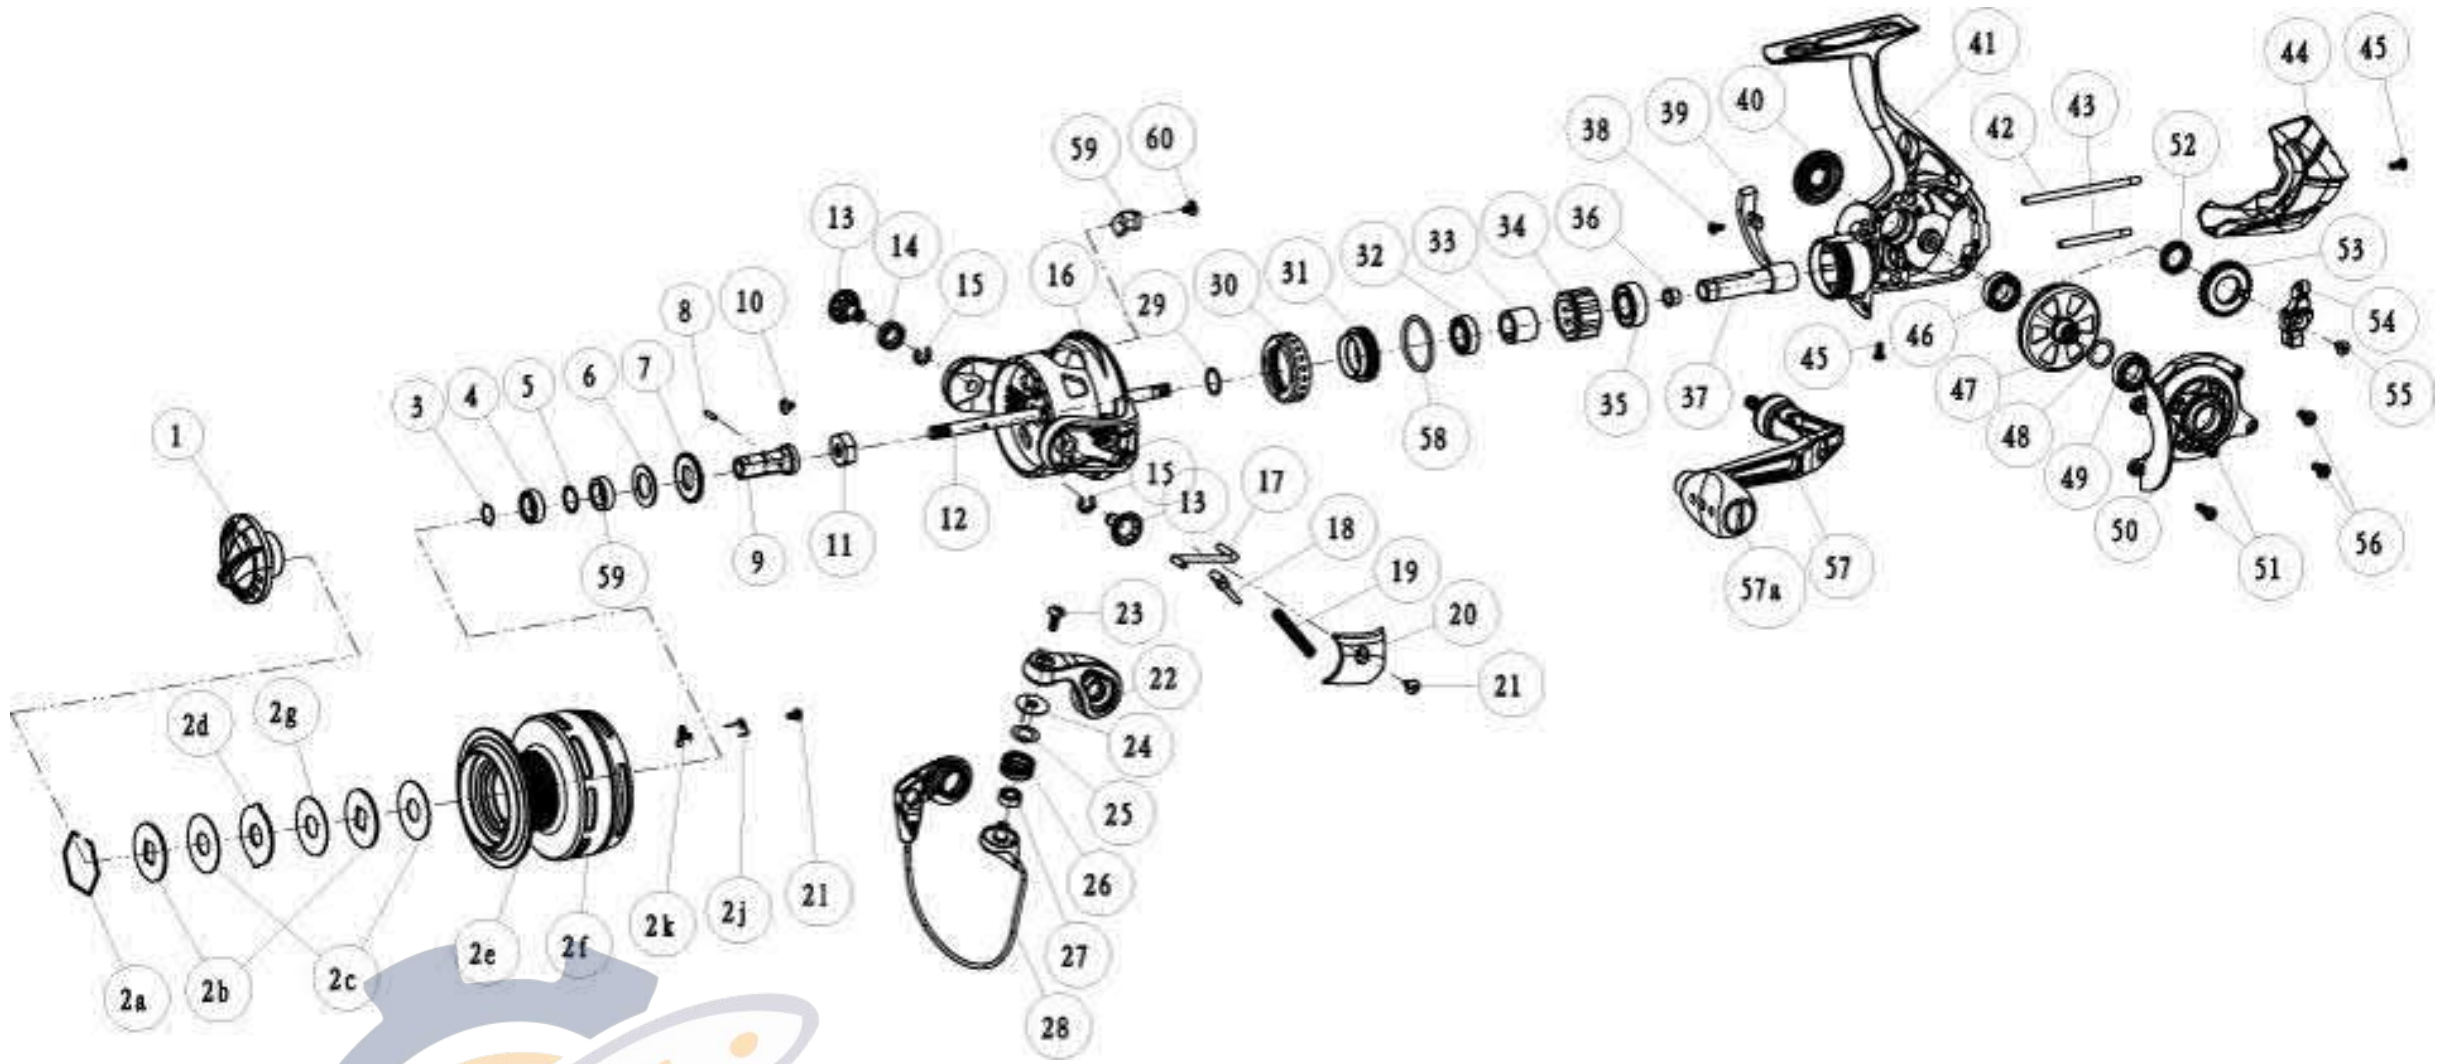

## Smoke SL50XPTiA

Quantum Smoke SL50XPTiA Spinning Reel Part List

Key #	Description	Qty	Part No.	Key #	Description	Qty	Part No.
1	Drag Knob Assembly	1	WAA332-01	27	Line Roller Ball Bearing	1	GH202-01
2	Spool Assembly	1	BAE321-51	28	Bail Assembly	1	BAE347-01
2a	Retainer Ring	3	RQ038-01	29	Rotor Adjust Washer	1	BAA110-02
2b	Drag Washer "D"	1	XAA080-01	30	Clutch Bearing Cap	1	WAA040-03
2c	Drag Washer "B"	2	WAA033-01	31	Clutch Bearing Adapter	1	WAA190-01
2d	Drag Washer "A"	2	WAA081-01A	32	Top Pinion Ball bearing	1	TW058-03
2e	Braid Band	1	N/A	33	Sleeve	1	WAA139-01
2f	Spool	1	BAE021-51	34	One Way Clutch	1	CAB063-01
2g	Drag Washer "C"	1	WAA033-02	35	Bottom Pinion Ball Bearing	1	UK028-02
2j	Spool Click Spring	1	BAA068-02	36	Pinion Bushing	1	WAA213-02
2k	Spool Click	1	AAA103-02	37	Pinion Gear	1	XAA011-01
2l	Spool Click Screw	1	CAA077-01	38	Incline Screw	1	UAA123-04
3	Retainer Ring	1	WAA038-01	39	Incline	1	WAA119-01
4	Spool Ball Bearing	2	KT158-01	40	Dust Cap	1	UAA054-01
5	Spool Ball Bearing Washer	1	WAA076-01	41	Body Assembly	1	WAA301-05
6	Spool Adjust Washer	2	WAA030-01	42	POST	1	WAA093-01
7	Clicker Gear	1	WAA037-01	43	POST	1	WAA098-01
8	Adapter Pin	1	UAA134-01	44	Body Rear Cap	1	HAD140-01
9	Shaft Drag Adapter	1	WAA117-01	45	Rear Cap Screw	1	UAA123-06
10	Rotor Nut Lock Screw	1	UAA094-02	46	Body Drive Gear Bearing	1	TW058-03
11	Rotor Nut	1	BAA006-02	47	Drive Gear	1	XAA012-01
12	Main Shaft	1	WAA015-04	48	Drive Gear Adjust Washer	1	BAA105-04
13	Rotor Arm Sleeve	2	UAA042-02	49	Sidecover Drive Gear Bearing	1	TW058-03
14	Ball Bearing	1	BAA158-01	50	Sidecover Assembly	1	WAA323-05
15	E-Clip	2	QW120-01	51	Sidecover Screw	2	UAA057-02
16	Rotor	1	XAA009-01	52	O/S Gear Bearing	1	DAA158-01
17	Kick Lever	1	DAA019-02	53	O/S Gear Assembly	1	WAA353-01
18	Bail Actuator	1	DAA031-01	54	O/S Slider	1	WAA025-01
19	Bail Spring	1	WAA022-01	55	Main Shaft Screw	1	BAA100-01
20	Arm Lever Cover	1	XAA087-01	56	Sidecover Screw "B" - M2.6 x 6mm	2	UAA050-01
21	Arm Lever Cover Screw	1	CW125-02	57	Handle Assembly	1	WAA318-05
22	Arm Lever	1	WAA007-01	57a	Handle Knob Cap	1	BB115-02
23	Line Roller Screw	1	BAA108-02	58	O-Ring	1	XF101-01
24	Line Roller Collar	1	DAA102-01	59	Counter weight	1	UAA148-01A
25	Line Roller Washer	1	BAA102-01	60	Counter weight screw	1	UAA094-02A
26	Line Roller	1	DAA004-02				