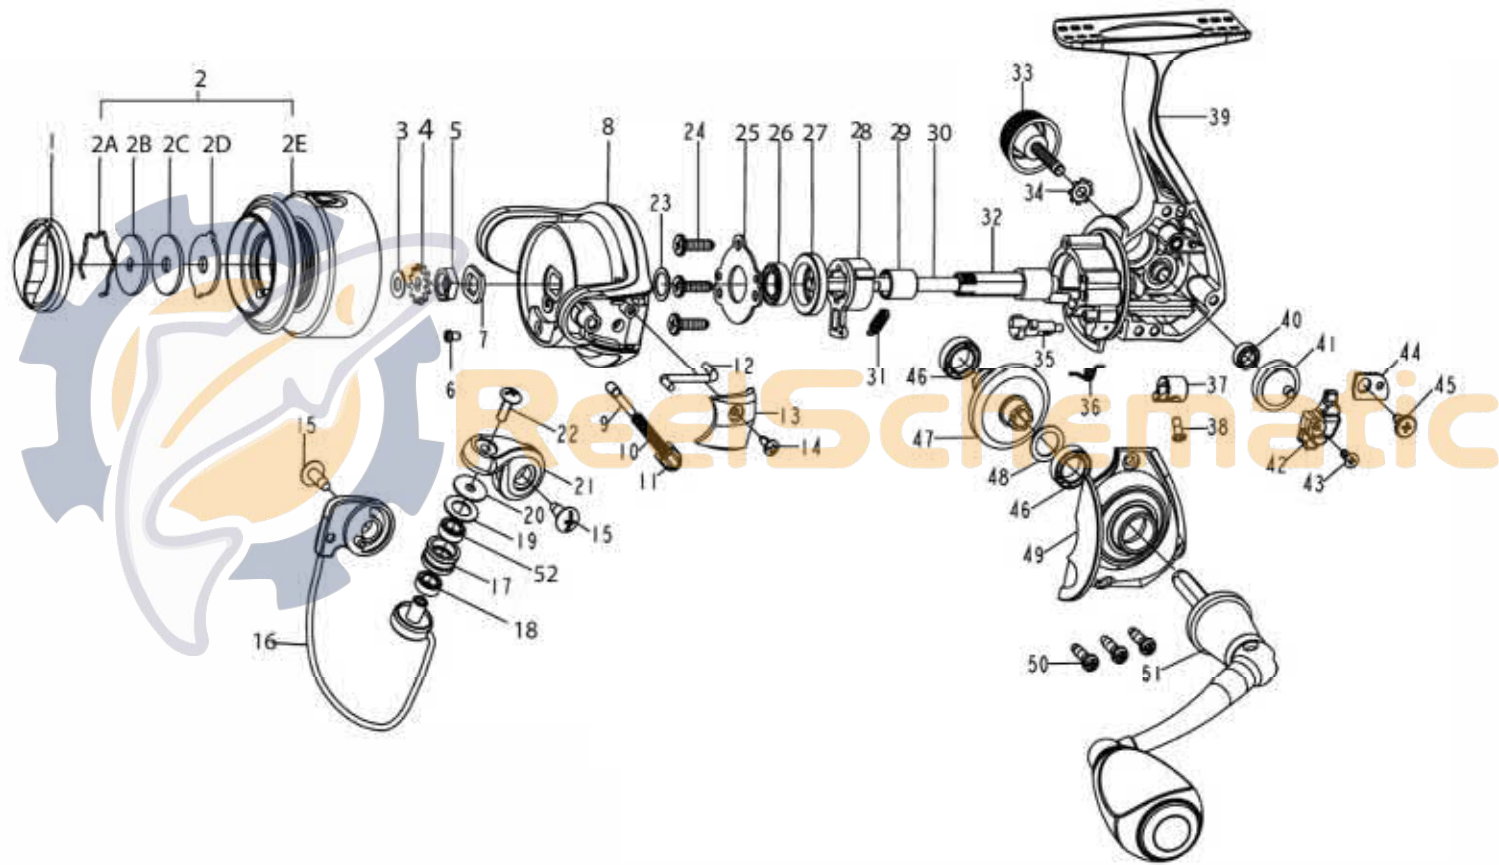

QUANTUM[®] STRATEGY SPINNING

Quantum SR05A Parts List

Key No.	Description	Part No.	Qty	Key No.	Description	Part No.	Qty
		SR05A				SR05A	
1	Drag Knob Assembly	HAF332-02	1	25	Clutch Retainer	HAF040-01	1
2	Spool Kit Include	HAF421-02	1	26	Ball Bearing	HAF028-01	1
	2A-Spool Retainer	HAF038-01	1	27	Bearing Holder	HAF190-01	1
	2B-Drag Washer "D"	HAF080-01	1	28	One Way Clutch	HAF363-01	1
	2C-Drag Washer	HAF033-01	1	29	Sleeve	HAF139-01	1
	2D-Eared Washer	HAF081-01	1	30	Main Shaft	HAF015-01	1
	2E-Spool Assembly	HAF321-02	1	31	One Way Clutch Spring	EAE216-01	1
3	Spool Adjust Washer	HAF030-01	1	32	Pinion	HAF011-01	1
4	Clicker Gear	HAF037-01	1	33	Handle Screw Cap	EAE073-02	1
5	Rotor Nut	HAF006-01	1	34	Washer	EAE075-01	1
6	Rotor Nut Lock Screw	HAF094-01	1	35	Stopper Cam	HAF090-01	1
7	Rotor Fasten Shim	HAF110-01	1	36	Stopper Cam Spring	HAF120-01	1
8	Rotor Assembly	HAF309-02	1	37	Stopper Lever	HAF059-01	1
9	Actuator Lever	HAF116-01	1	38	Stopper Cam Screw	EAE135-02	1
10	Coil Spring	HAF022-01	1	39	Body Assembly	HAF301-02	1
11	Actuator	HAF031-01	1	40	O/S Gear Ball Bearing	EH158-07	1
12	Kick Lever	HAF019-01	1	41	O/S Gear	HAF053-01	1
13	Rotor Cover	HAF087-02	1	42	O/S Slider	HAF025-01	1
14	Screw - Rotor Cover	EAE077-02	1	43	Screw - O/S Slider	EAE100-01	1
15	Screw - Arm Lever & Bail Holder	EAE042-02	2	44	Retainer - O/S Slider	HAF078-01	1
16	Bail Assembly	HAF347-02	1	45	Screw - O/S Slider Retainer	EAE094-01	1
17	Line Roller	HAF004-01	1	46	Ball Bearing	CH027-06	2
18	Bushing	HAF058-01	1	47	Drive Gear	HAF012-01	1
19	Line Roller Washer	JAF102-01	1	48	Washer - Drive Gear	HAF105-01	1
20	Line Roller Collar	HAF102-01	1	49	Side Cover Assembly	HAF323-02	1
21	Arm Lever	HAF007-02	1	50	Screw - Side Cover	HAF085-02	3
22	Line Roller Screw	EAE108-01	1	51	Handle Assembly	JAF318-01	1
23	Washer - Rotor	JAF110-01	1	52	Line Roller Ball Bearing	EH158-07	1
24	Screw - Clutch Retainer	EAE057-01	3				