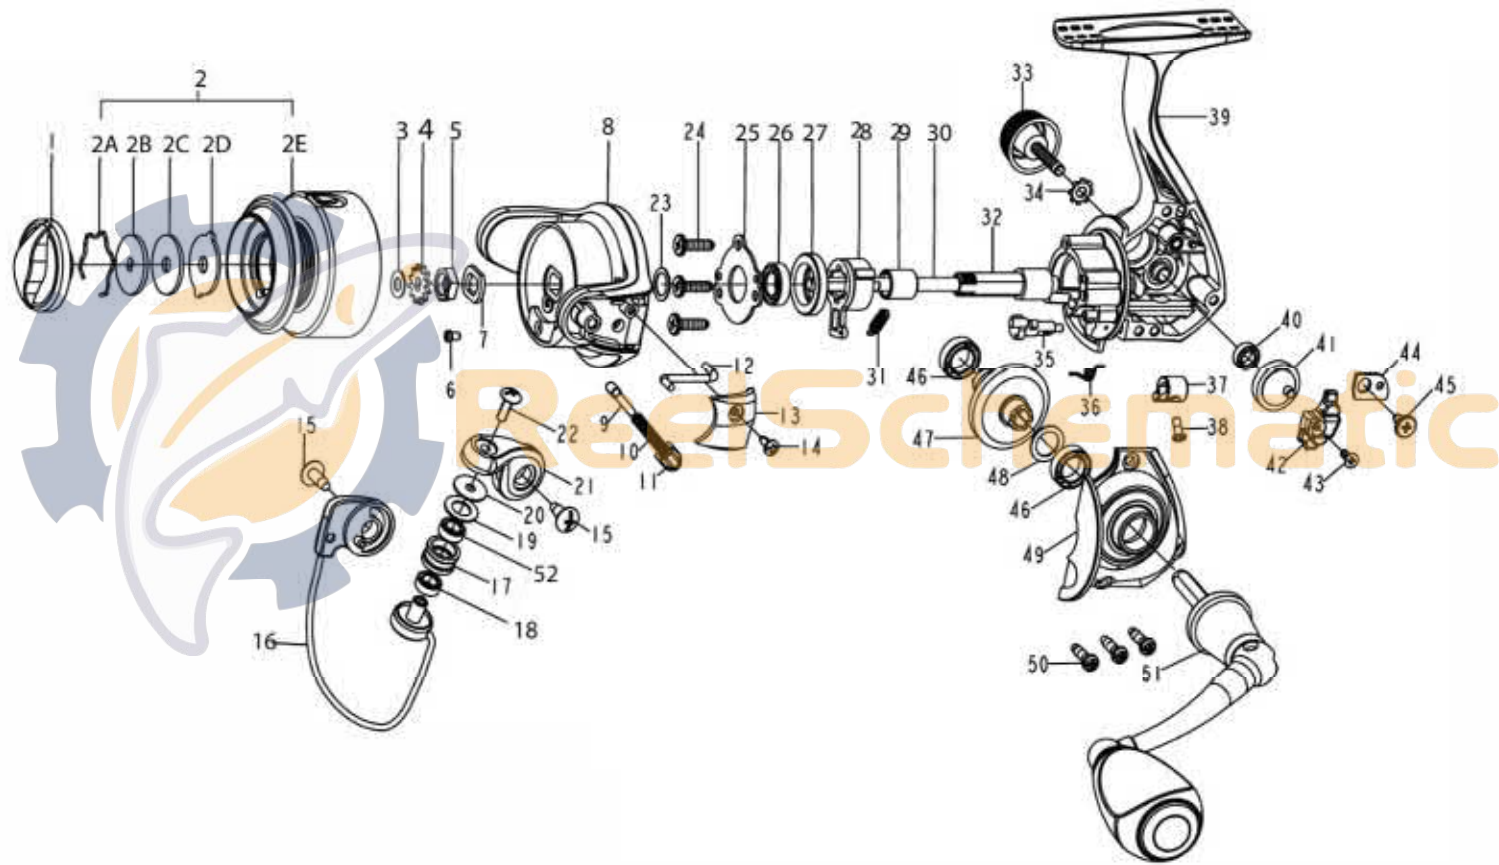

QUANTUM[®] STRATEGY SPINNING

Quantum SR10A Parts List

Key No.	Description	Part No.	Qty	Key No.	Description	Part No.	Qty
		SR10A				SR10A	
1	Drag Knob Assembly	HAF332-02	1	25	Clutch Retainer	HAF040-01	1
2	Spool Kit Include	JAF421-02	1	26	Ball Bearing	HAF028-01	1
	2A-Spool Retainer	HAF038-01	1	27	Bearing Holder	HAF190-01	1
	2B-Drag Washer "D"	HAF080-01	1	28	One Way Clutch	HAF363-01	1
	2C-Drag Washer	HAF033-01	1	29	Sleeve	HAF139-01	1
	2D-Eared Washer	HAF081-01	1	30	Main Shaft	JAF015-01	1
	2E-Spool Assembly	JAF321-02	1	31	One Way Clutch Spring	EAE216-01	1
3	Spool Adjust Washer	HAF030-01	1	32	Pinion	JAF011-01	1
4	Clicker Gear	HAF037-01	1	33	Handle Screw Cap	EAE073-02	1
5	Rotor Nut	HAF006-01	1	34	Washer	EAE075-01	1
6	Rotor Nut Lock Screw	HAF094-01	1	35	Stopper Cam	HAF090-01	1
7	Rotor Fasten Shim	HAF110-01	1	36	Stopper Cam Spring	HAF120-01	1
8	Rotor Assembly	JAF309-02	1	37	Stopper Lever	HAF059-01	1
9	Actuator Lever	JAF116-01	1	38	Stopper Cam Screw	EAE135-02	1
10	Coil Spring	JAF022-01	1	39	Body Assembly	JAF301-02	1
11	Actuator	n/a	1	40	O/S Gear Ball Bearing	CT157-07	1
12	Kick Lever	JAF019-01	1	41	O/S Gear	JAF053-02	1
13	Rotor Cover	JAF087-02	1	42	O/S Slider	JAF025-01	1
14	Screw - Rotor Cover	EAE077-02	1	43	Screw - O/S Slider	EAE100-01	1
15	Screw - Arm Lever & Bail Holder	EAE042-02	2	44	Retainer - O/S Slider	JAF078-01	1
16	Bail Assembly	JAF347-02	1	45	Screw - O/S Slider Retainer	EAE094-01	1
17	Line Roller	EAE004-01	1	46	Ball Bearing	CH027-06	2
18	Bushing	JAF058-01	1	47	Drive Gear	HAF012-01	1
19	Line Roller Washer	FAE102-01	1	48	Washer - Drive Gear	HAF105-01	1
20	Line Roller Collar	HAF102-01	1	49	Side Cover Assembly	JAF323-02	1
21	Arm Lever	JAF007-02	1	50	Screw - Side Cover	HAF085-02	3
22	Line Roller Screw	EAE108-01	1	51	Handle Assembly	JAF318-01	1
23	Washer - Rotor	JAF110-01	1	52	Line Roller Ball Bearing	CT157-07	1
24	Screw - Clutch Retainer	EAE057-01	3				