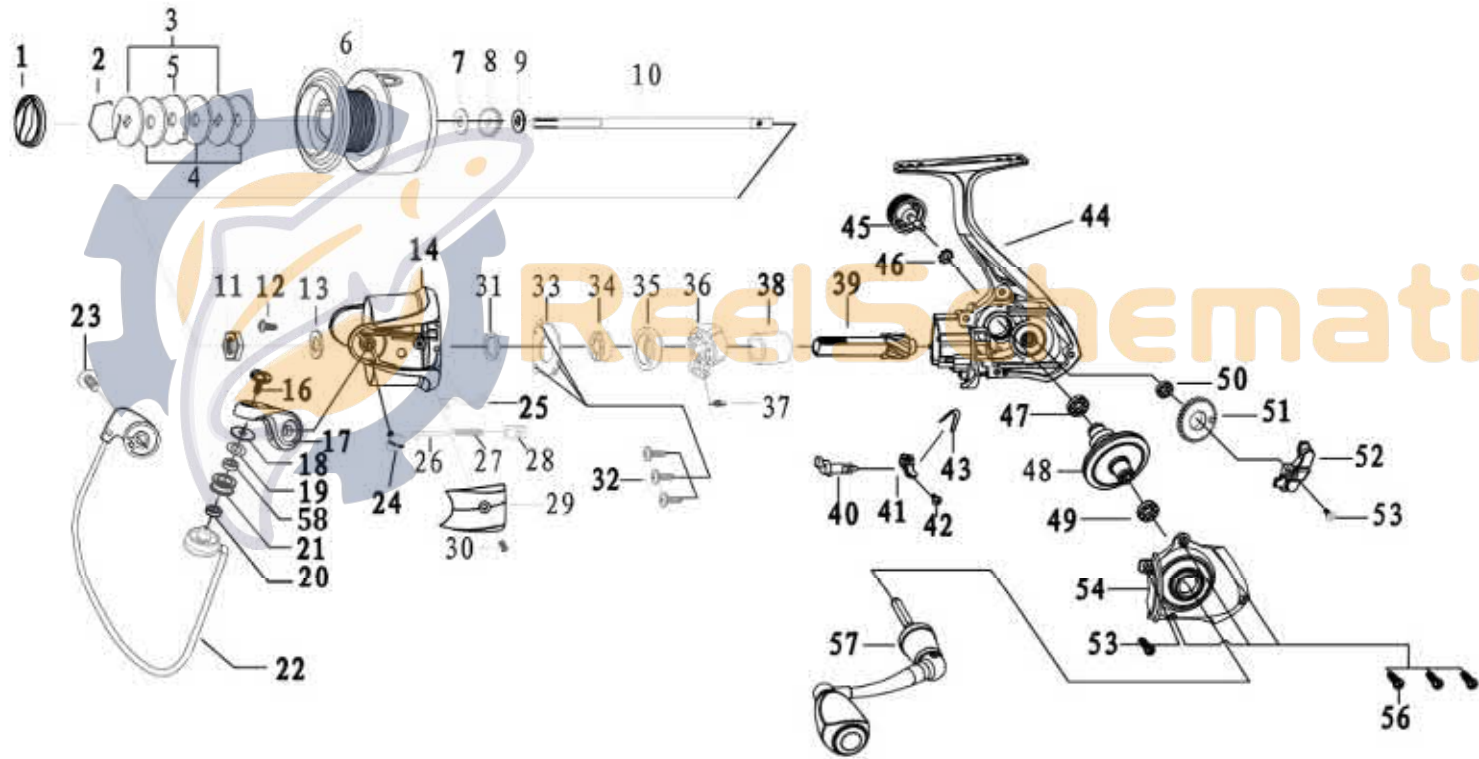

QUANTUM[®] STRATEGY SPINNING

Quantum SR20A Spinning Reel Parts List

Key No.	Description	SR20A	QTY	Key No.	Description	SR20A	QTY
1	Drag Knob Assembly	EAE332-04	1	31	Rotor Washer	FAE110-01	1
	Spool Unit	FAE420-04	1	32	Clutch Retainer Screw	EAE057-01	3
	2 - Spool Retainer	EAE038-01	1	33	Clutch Stack Retainer	EAE040-01	1
	3 - Drag Washer "D"	EAE080-01	2	34	Pinion Ball bearing	AAA028-01	1
	4 - Drag Washer	EAE033-01	3	35	Clutch Bearing Adapter	EAE190-01	1
	5 - Eared Washer	EAE081-01	1	36	One Way Clutch Unit	EAE363-01	1
	6 - Spool Assembly	FAE320-04	1	37	One Way Clutch Spring	EAE216-01	1
7	Spool Adjust Washer	EAE030-01	1	38	Sleeve	EAE139-01	1
8	Clicker Gear	EAE037-01	1	39	Pinion	EAE011-01	1
9	Spool Clicker Washer	EAE045-01	1	40	Stopper Cam	EAE090-01	1
10	Main Shaft	EAE015-01	1	41	Stopper Lever	EAE059-02	1
11	Rotor Nut	EAE006-01	1	42	Stopper Cam Spring	EAE120-01	1
12	Rotor Nut Lock Screw	EAE094-01	1	43	Stopper Cam Screw	EAE135-02	1
13	Rotor Fasten Shim	EAE110-01	1	44	Body Assembly	EAE301-01	1
14	Rotor	FAE009-04	1	45	Handle Screw Cap	EAE073-01	1
15	Bail Holder Side Cover	FAE087-04	1	46	Toothed Lock washer	EAE075-01	1
16	Line Roller Screw	EAE108-02	1	47	Body Ball bearing	TAA028-01	1
17	Arm Lever	EAE007-04	1	48	Drive Gear	EAE012-01	1
18	Line Roller Collar	EAE102-01	1	49	Side Cover Ball bearing	TW058-09	1
19	Line Roller Washer	FAE102-01	1	50	O/S Gear Ball Bearing	EAE158-01	1
20	Bushing	EAE157-01	1	51	O/S Gear	EAE053-01	1
21	Line Roller	EAE004-01	1	52	O/S Slider	EAE025-01	1
22	Bail Assembly	FAE347-04	1	53	O/S Slider Screw	EAE100-01	1
23	Arm Lever Screw	EAE042-02	1	54	Side Cover Assembly	EAE323-04	1
24	Bail Holder Screw	EAE042-02	1	55	Side Cover Screw	EAE085-01	1
25	Kick Lever	FAE019-01	1	56	Side Cover Screw	FAE085-01	3
26	Actuator Lever	EAE116-01	1	57	Handle Assembly	FAE318-01	1
27	Actuator Spring	EAE022-01	1	58	Line Roller Ball Bearing	CT157-07	1
28	Actuator	EAE031-01	1				
29	Arm Lever Side Cover	EAE087-04	1				
30	Arm Lever Side Cover Screw	EAE077-02	1				