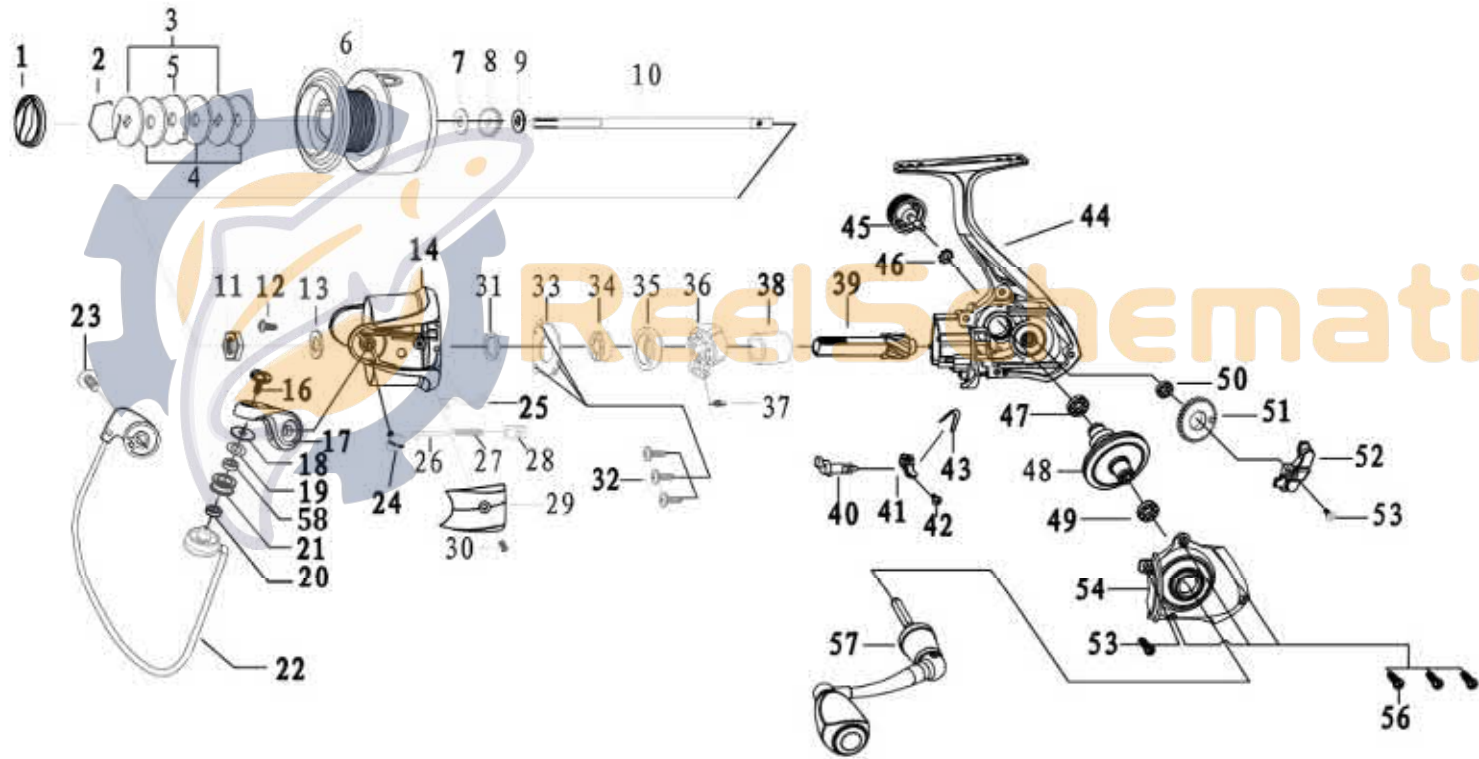

## Quantum SR40A Spinning Reel Parts List

Key No.	Description	SR40A	QTY	Key No.	Description	SR40A	QTY
1	Drag Knob Assembly	GAE332-04	1	31	Rotor Washer	FAE110-01	1
	Spool Unit	HAE420-04	1	32	Clutch Retainer Screw	EAE057-01	3
	2 - Spool Retainer	EAE038-01	1	33	Clutch Stack Retainer	EAE040-01	1
	3 - Drag Washer "D"	EAE080-01	2	34	Pinion Ball bearing	AAA028-01	1
	4 - Drag Washer	EAE033-01	3	35	Clutch Bearing Adapter	EAE190-01	1
	5 - Eared Washer	EAE081-01	1	36	One Way Clutch Unit	EAE363-01	1
	6 - Spool Assembly	HAE320-04	1	37	One Way Clutch Spring	EAE216-01	1
7	Spool Adjust Washer	EAE030-01	1	38	Sleeve	EAE139-01	1
8	Clicker Gear	EAE037-01	1	39	Pinion	GAE011-01	1
9	Spool Clicker Washer	EAE045-01	1	40	Stopper Cam	GAE090-01	1
10	Main Shaft	GAE015-01	1	41	Stopper Lever	GAE059-02	1
11	Rotor Nut	EAE006-01	1	42	Stopper Cam Spring	EAE120-01	1
12	Rotor Nut Lock Screw	EAE094-01	1	43	Stopper Cam Screw	EAE135-02	1
13	Rotor Fasten Shim	EAE110-01	1	44	Body Assembly	GAE301-01	1
14	Rotor	HAE009-04	1	45	Handle Screw Cap	EAE073-01	1
15	Bail Holder Side Cover	HAE087-04	1	46	Toothed Lock washer	EAE075-01	1
16	Line Roller Screw	EAE108-02	1	47	Body Ball bearing	AAA028-01	1
17	Arm Lever	GAE007-04	1	48	Drive Gear	EAE012-01	1
18	Line Roller Collar	EAE102-01	1	49	Side Cover Ball bearing	TW058-09	1
19	Line Roller Washer	FAE102-01	1	50	O/S Gear Ball Bearing	EAE158-01	1
20	Bushing	EAE157-01	1	51	O/S Gear	GAE053-01	1
21	Line Roller	GAE004-01	1	52	O/S Slider	GAE025-01	1
22	Bail Assembly	HAE347-04	1	53	O/S Slider Screw	EAE100-01	1
23	Arm Lever Screw	EAE042-02	1	54	Side Cover Assembly	GAE323-04	1
24	Bail Holder Screw	EAE042-02	1	55	Side Cover Screw	FAE085-01	1
25	Kick Lever	HAE019-01	1	56	Side Cover Screw	FAE085-01	3
26	Actuator Lever	EAE116-01	1	57	Handle Assembly	HAE318-01	1
27	Actuator Spring	EAE022-01	1	58	Line Roller Ball Bearing	CT157-07	1
28	Actuator	EAE031-01	1				
29	Arm Lever Side Cover	GAE087-04	1				
30	Arm Lever Side Cover Screw	EAE077-02	1				