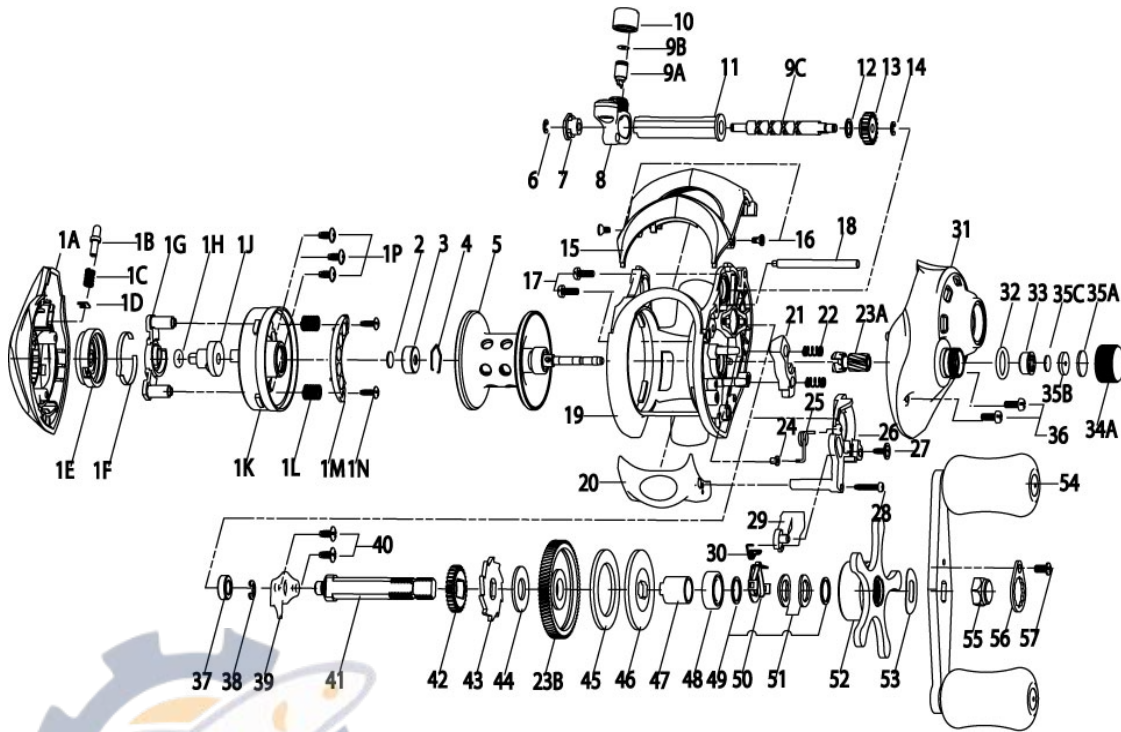

QUANTUM[®]

Surge

SU670CX

Quantum Surge SU670CX Baitcast Reel Part List

Key #	Description	Part No.	Key #	Description	Part No.
1	Palm Side Cover Kit	MW4023-04	23	Gear Kit	KW4011-01
1A	Palm Side Cover Assembly	N/A	23A	Pinion Gear	N/A
1B	Palm Side Locking Lever	N/A	23B	Drive Gear	N/A
1C	Locking Lever Spring	N/A	24	Release Slider Spring Bushing	MW103-01
1D	Locking Pin Retainer	N/A	25	Release Slider Spring	KW104-01
1E	Cast Control Dial	N/A	26	Release Slider	KW039-01
1F	Control Dial Clicker Spring	N/A	27	Release Slider Screw	KW125-01
1G	Slide Cam "A"	N/A	28	Thumb Bar Screw	ZW053-01
1H	Control Dial Friction Ring	N/A	29	Kick Lever	KW077-01
1J	Slide Cam "B"	N/A	30	Kick Lever Spring	KW097-01
1K	Spool Cover	N/A	31	Gear Side Cover Assembly	MW324-04
1L	Magnet Plate Spring	N/A	32	Spool Tension Knob O-Ring	QW101-01
1M	Magnet Plate Assembly	N/A	33	Spool Tension Knob Bearing	SW117-01
1N	Magnet Plate Screw	N/A	34	Spool Tension Knob Kit	MW4033-01
1P	Spool Cover Screw	N/A	34A	Spool Tension Knob	N/A
2	Spool Shaft Washer (Palm Side)	N/A	35	Spool Tension Washer Kit	QW4032-01
3	Spool Shaft Ball Bearing (Palm Side)	N/A	35	Spool Tension Washer Kit	QW4032-01
4	Bearing Retainer Ring	N/A	35A	Spool Cushion Washer	N/A
4	Spool Shaft Washer (Palm Side)	QW032-04	35B	Spool Tension Collar	N/A
3	Spool Shaft Ball Bearing (Palm Side)	QV017-01	35C	Spool Tension Washer	N/A
4	Bearing Retainer Ring	HV080-01	36	Gear Side Cover Screw	BV123-01
5	Spool Assembly	MW321-03	37	Crank Shaft Bearing (Frame Side)	SW017-01
6	Worm Shaft E-Clip (Palm Side)	NX090-01	38	Crank Shaft E-Clip	QW120-01
7	Worm Shaft Bushing	KW067-01	39	Crank Shaft Retainer Plate	KW002-01
8	Line Guide Carrier Assembly	KW347-02	40	Crank Shaft Retainer Plate Screw	QW125-02
9	Worm Shaft Kit	KW4072-01	41	Crank Shaft	MW008-02
9A	Worm Shaft	N/A	42	Worm Shaft Drive Gear	ZW112-01
9B	Line Guide Pawl Washer	N/A	43	Trip Ratchet	KW083-01
9C	Line Guide Pawl	KW006-01	44	Trip Ratchet Washer	QW111-01
10	Line Guide Pawl Screw	KW007-01	45	Drag Washer	UX059-01
11	Worm Shaft Guide	KW016-01	46	Drag Key Washer	KW045-01
12	Worm Shaft Washer (Gear Side)	KW035-01	47	One Way Clutch Sleeve	KW052-01
13	Worm Shaft Pinion Gear	HV085-01	48	Crank Shaft Bearing (Handle Side)	TW058-02
14	Worm Shaft E-Clip (Gear Side)	NX090-01	49	Star Drag Washer	KW032-01
15	Front Support	MW099-04	50	Star Drag Clicker Spring Assembly	ZW4114-01
16	Front Support Screw	MW107-01	51	Star Drag Spring Washer	JX046-01
17	Gear Side Cover Screw	BV123-01	52	Star Drag Assembly	KW355-01
18	Pillar	MW061-01	53	Handle Spring Washer	QW054-01
19	Frame	N/A	54	Handle Assembly	KW318-03
20	Thumb Bar Assembly	KW309-01	55	Handle Nut	KW003-01
21	Pinion Yolk	KW025-01	56	Handle Nut Retainer	KW034-02
22	Pinion Yolk Spring	KW040-01	57	Handle Nut Retainer Screw	KW057-01