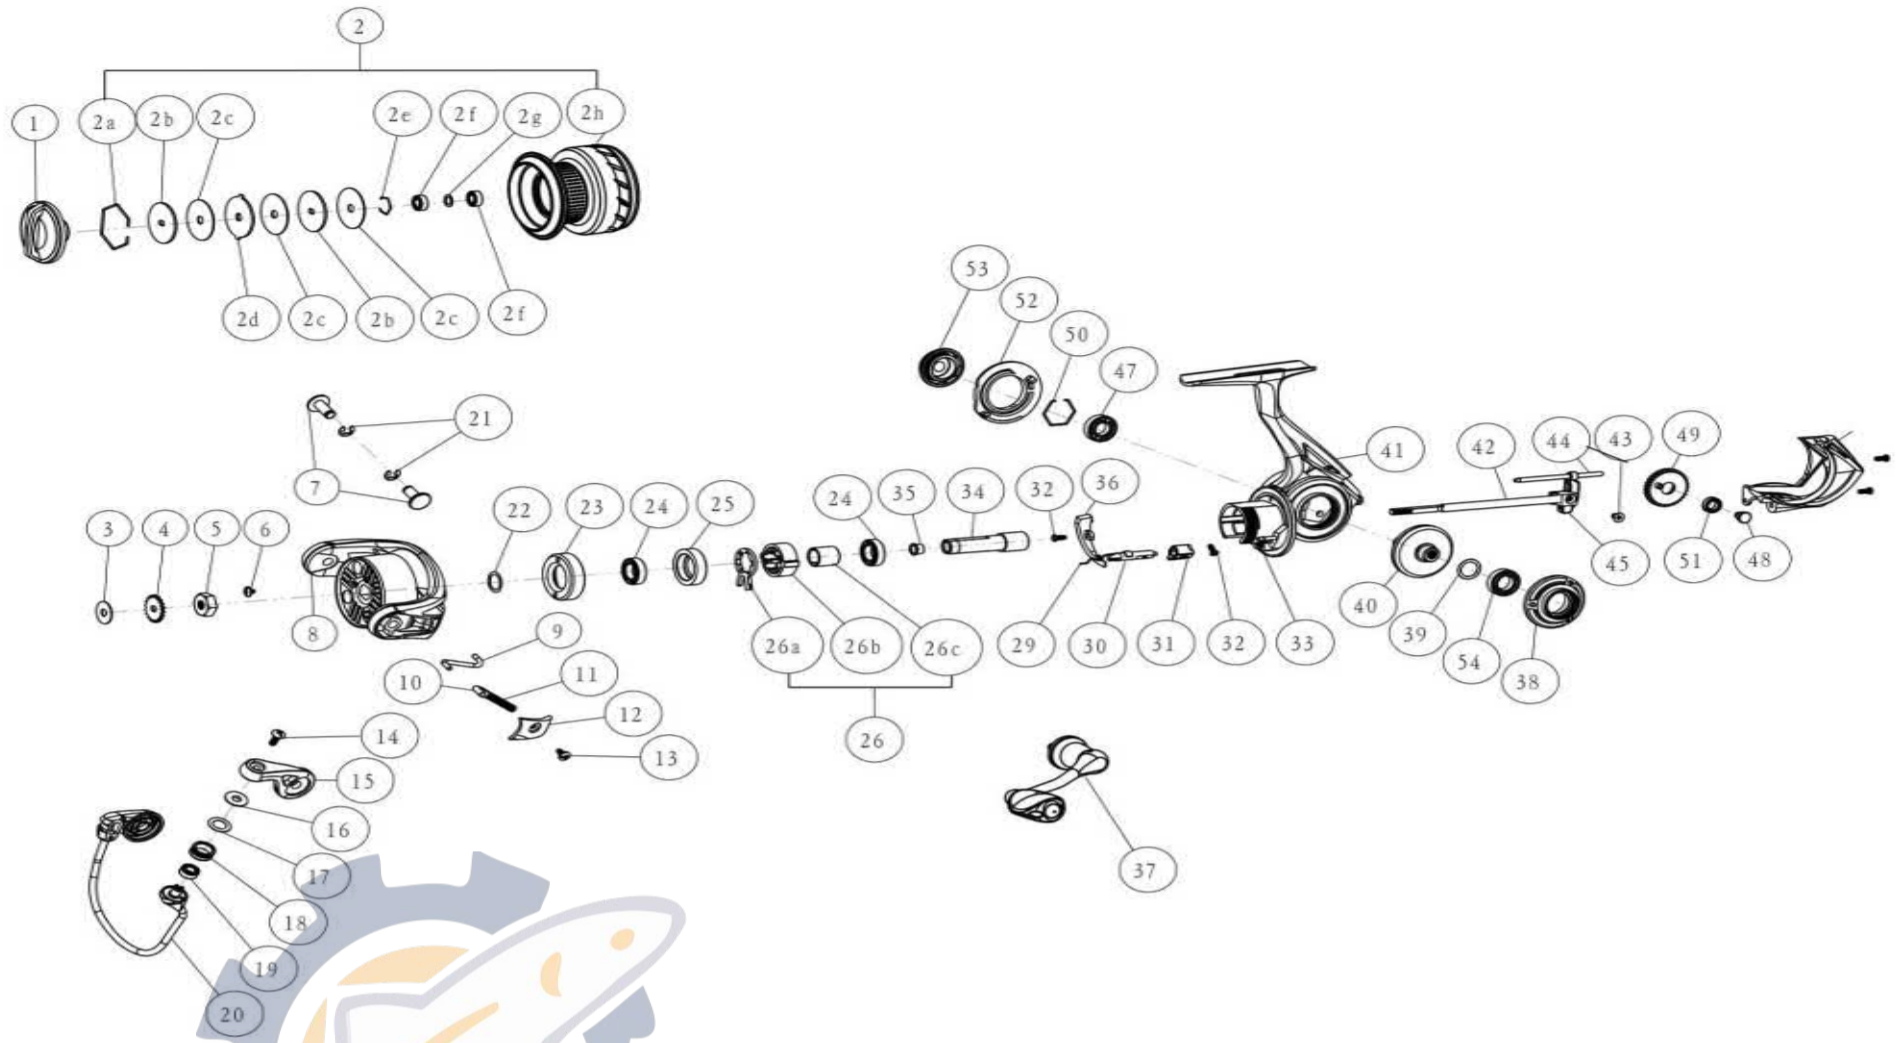

### Quantum THROTTLE - TH40A Part List

Key No.	Description	Part No.	Qty	Key No.	Description	Part No.	Qty
1	Drag Knob Assembly	BAA332-05	1	25	Clutch Bearing Adapter	YAD190-01	1
2	Spool Kit Include	YAD421-02	1	26	One way clutch kit include	YAD363-02	1
	2A-Retainer Ring	BAA038-01	1		26A-One Way Clutch lever	BAA064-02	1
	2B-Drag Washer "D"	TAD080-01	2		26B-One Way Clutch	BAA063-02	1
	2C-Drag Washer "B"	BAA033-01	3		26C-Sleeve	YAD139-02	1
	2D-Drag Washer "A"	CAA081-01	1	29	Stopper Cam spring	TAD089-01	1
	2E-Retainer Ring	BAA119-01	1	30	Stopper Cam	YAD090-01	1
	2F-Ball Bearing	GH202-01	2	31	Stopper Lever	BAA059-01	1
	2G-Bushing	BAA076-01	1	32	Stopper Lever Screw	BAA135-01	1
	2H-Spool Assembly	YAD321-02	1	33	Clutch spring	BAA216-01	1
3	Spool Adjust Washer	BAA030-01	2	34	Pinion Gear	YAD011-01	1
4	Clicker Gear	YAD037-01	1	35	Pinion Bushing	AA014	1
5	Rotor Nut	BAA006-01	1	36	Trip Ramp	YAD119-01	1
6	Rotor Nut Lock Screw	BAA094-01	1	37	Handle Assembly	ZAD318-01	1
7	Pin - Arm Lever / Bail Holder	YAD042-02	2	38	Body Side Ring	YAD142-02	1
8	Rotor	YAD009-02	1	39	Drive Gear Adjust Washer	BAA105-02	1
9	Kick Lever	YAD019-01	1	40	Drive Gear Assembly	YAD012-01	1
10	Actuator	BAA031-01	1	41	Body Assembly	YAD301-02	1
11	Bail Spring	BAA022-01	1	42	Main Shaft	YAD015-01	1
12	Arm Lever Cover	YAD087-01	1	43	Main Shaft Screw	BAA100-01	1
13	Arm Lever Cover Screw	TAD077-01	1	44	O/S Guide Pin	YAD093-01	1
14	Line Roller Screw	BAA108-01	1	45	O/S Slider	YAD025-01	1
15	Arm Lever	YAD007-02	1	46	Body Rear Cap	YAD140-02	1
16	Line Roller Collar	CAA102-01	1	47	Body Ball Bearing	TW058-01	1
17	Line Roller Washer	BAA102-01	1	48	O/S Gear Pin	TAD062-02	1
18	Line Roller	BAA004-01	1	49	O/S Gear	YAD053-01	1
19	Line Roller Ball Bearing	GH202-01	1	50	Retainer Ring	TAD038-01	1
20	Bailwire Assembly	YAD347-02	1	51	O/S Gear Bearing	CT157-02	1
21	"E" clip	QW120-01	2	52	Body Trim Ring	YAD145-02	1
22	Rotor Adjust Washer	BAA105-03	1	53	Handle Cap	TAD054-02	1
23	Clutch Bearing Cap	YAD040-01	1	54	Body Ball Bearing	TW058-01	1
24	Pinion Ball Bearing	UK028-03	2				