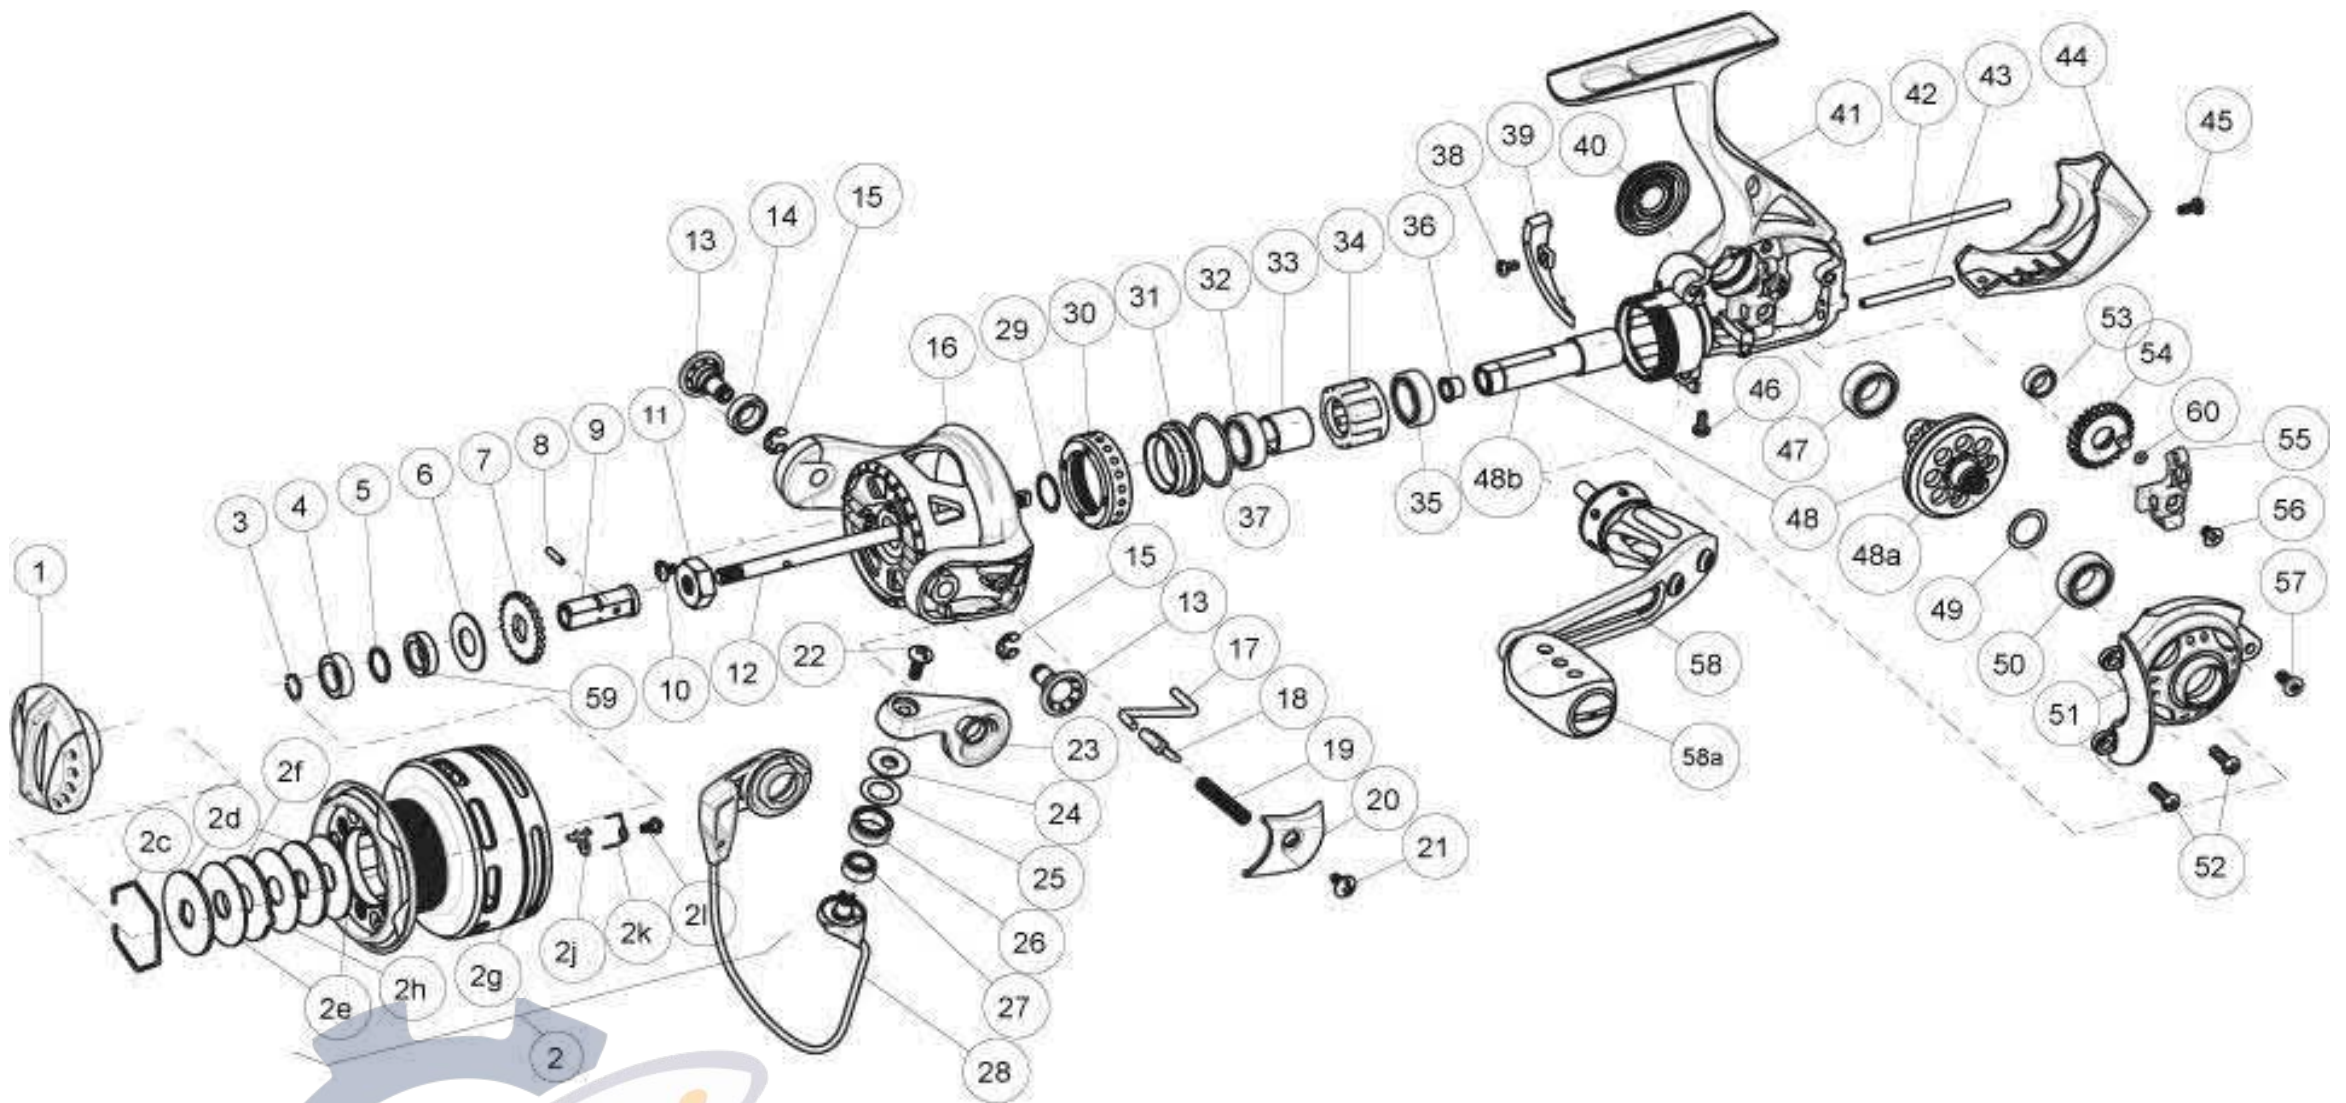

QUANTUM

TKVD25PTiA

TOUR KVD SPINNING REEL PART LIST

Key #	Description	Part No. TKDV25PTiA	Qty.	Key #	Description	Part No. TKVD25PTiA	Qty.
1	Drag Knob Assembly	VAA332-03	1	28	Bail Assembly	UAA347-02	1
2	Spool Assembly	FAD321-03	1	29	Rotor Adjust Washer	BAA110-02	1
2c	Retainer Ring	RQ038-01	1	30	Clutch Bearing Cap	UAA040-03	1
2d	Drag Washer "D"	UAA080-01	2	31	Clutch Bearing Adapter	UAA190-01	1
2e	Drag Washer "B"	UAA033-01	2	32	Top Pinion Ball bearing	TW058-03	1
2f	Drag Washer "A"	UAA081-01	1	33	Sleeve	UAA139-01	1
2g	Spool	FAD021-03	1	34	One Way Clutch	UAA063-01	1
2h	Drag Washer "C"	UAA033-02	1	35	Bottom Pinion Ball Bearing	TW058-03	1
2j	Spool clicker	AAA103-01	1	36	Pinion Bushing	BAA213-02	1
2k	Spool clicker spring	BAA068-02	1	37	O-Ring	VAA101-01	1
2l	Spool clicker screw	CAA077-01	1	38	Trip Ramp Screw	UAA123-04	1
3	Retainer Ring	RQ038-01	1	39	Trip Ramp	UAA119-01	1
4	Spool Ball bearing	CH027-01	1	40	Dust Cap	UAA054-03	1
5	Spool Ball Bearing Washer	UAA076-01	1	41	Body Assembly	UAA301-07	1
6	Spool Adjust Washer	UAA030-01	1	42	O/S Guide Pin "A"	UAA093-02	1
7	Clicker Gear	UAA037-01	1	43	O/S Guide Pin "B"	UAA098-02	1
8	Adapter Pin	UAA134-01	1	44	Body Rear Cap	FAD140-03	1
9	Shaft Drag Adapter	UAA117-01	1	45	Rear Cap Screw "A" - M2 x 5mm	UAA123-06	1
10	Rotor Nut Lock Screw	UAA094-02	1	46	Rear Cap Screw "B" - M2 x 5mm	UAA123-06	1
11	Rotor Nut	BAA006-02	1	47	Body Drive Gear Bearing	TW058-03	1
12	Main Shaft	UAA015-01	1	48	Drive Gear Kit	BAA412-04	1
13	Rotor Arm Sleeve	UAA042-02	2	48a	Drive Gear	BAA012-03	1
14	Ball Bearing	BAA158-01	1	48b	Pinion Gear	UAA011-02	1
15	E-Clip	QW120-01	2	49	Drive Gear Adjust Washer	BAA105-04	1
16	Rotor	UAA009-03	1	50	Sidecover Drive Gear Bearing	TW058-03	1
17	Kick Lever	UAA019-01	1	51	Sidecover Assembly	UAA323-07	1
18	Bail Actuator	BAA031-01	1	52	Sidecover Screw "A" - M2.6 x 8mm	UAA057-02	2
19	Bail Spring	BAA022-01	1	53	O/S Gear Bearing	CT157-02	1
20	Arm Lever Cover	UAA087-03	1	54	O/S Gear Assembly	UAA353-01	1
21	Arm Lever Cover Screw	CW125-02	1	55	O/S Slider	UAA025-01	1
22	Line Roller Screw	BAA108-02	1	56	Main Shaft Screw	BAA100-01	1
23	Arm Lever	UAA007-02	1	57	Sidecover Screw "B" - M2.6 x 6mm	UAA050-01	1
24	Line Roller Collar	CAA102-01	1	58	Handle Assembly	VAA318-04	1
25	Line Roller Washer	BAA102-01	1	58a	Handle Knob Cap	BB115-02	1
26	Line Roller	BAA004-02	1	59	Spool Bushing	UAA027-01	1
27	Line Roller Ball Bearing	GH202-01	1	60	O-Ring	UAA101-01	1