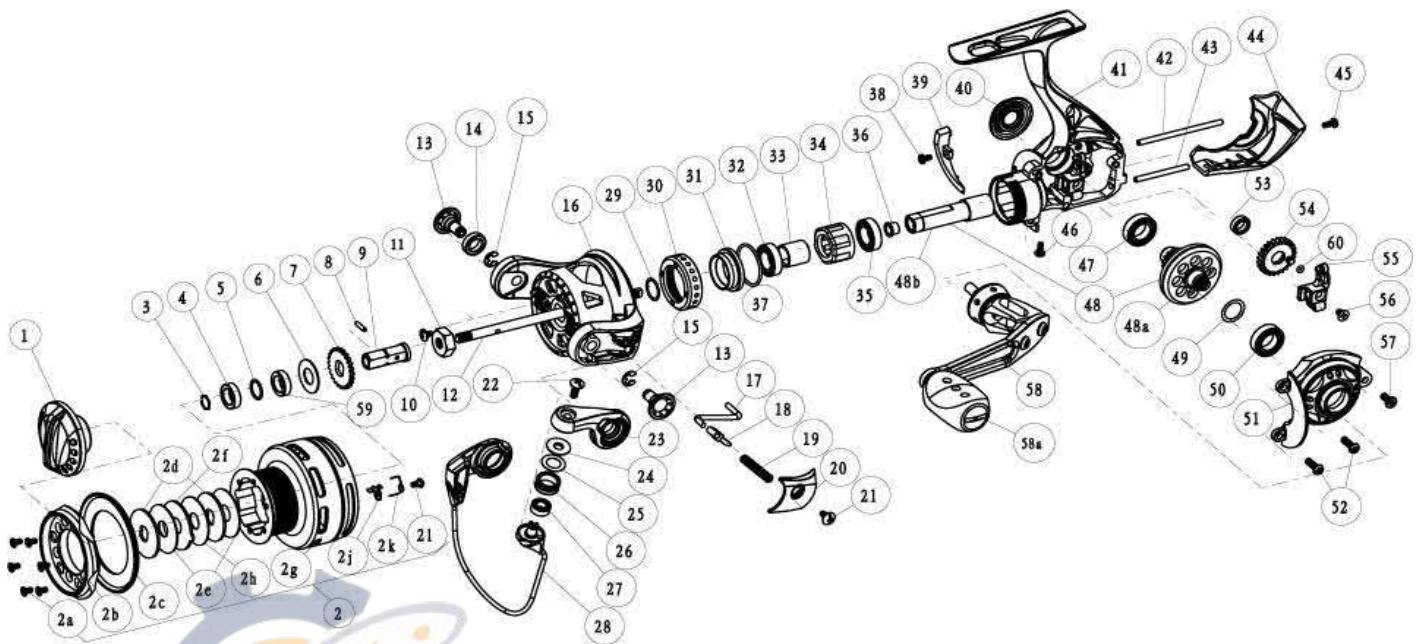

### TOUR KVD SPINNING REEL PART LIST

Key #	Description	Part No.	Qty.	Key #	Description	Part No.	Qty.
		TKDV30PTi				TKVD30PTi	
1	Drag Knob Assembly	VAA332-03	1	27	Line Roller Ball Bearing	GH202-01	1
2	Spool Assembly	VAA321-02	1	28	Bail Assembly	VAA347-02	1
2a	Spool Cap Screws	CF107-01	6	29	Rotor Adjust Washer	BAA110-02	1
2b	Spool Cap	VAA144-91	1	30	Clutch Bearing Cap	UAA040-03	1
2c	Spool Lip	VAA143-02	1	31	Clutch Bearing Adapter	UAA190-01	1
2d	Drag Washer "D"	UAA080-01	2	32	Top Pinion Ball bearing	TW058-03	1
2e	Drag Washer "B"	UAA033-01	2	33	Sleeve	UAA139-01	1
2f	Drag Washer "A"	UAA081-01	1	34	One Way Clutch	UAA063-01	1
2g	Spool	VAA021-02	1	35	Bottom Pinion Ball Bearing	TW058-03	1
2h	Drag Washer "C"	UAA033-02	1	36	Pinion Bushing	BAA213-02	1
2j	Spool Click	AAA103-02	1	37	O-Ring	VAA101-01	1
2k	Spool Click Spring	BAA068-02	1	38	Trip Ramp Screw	UAA123-04	1
2l	Spool Click Screw	CAA077-01	1	39	Trip Ramp	UAA119-01	1
3	Retainer Ring	UAA038-01	1	40	Dust Cap	UAA054-03	1
4	Spool Ball bearing	CH027-01	1	41	Body Assembly	UAA301-07	1
5	Spool Ball Bearing Washer	UAA076-01	1	42	O/S Guide Pin "A"	UAA093-02	1
6	Spool Adjust Washer	UAA030-01	1	43	O/S Guide Pin "B"	UAA098-02	1
7	Clicker Gear	UAA037-01	1	44	Body Rear Cap	UAA140-03	1
8	Adapter Pin	UAA134-01	1	45	Rear Cap Screw "A" - M2 x 5mm	UAA123-06	1
9	Shaft Drag Adapter	UAA117-01	1	46	Rear Cap Screw "B" - M2 x 5mm	UAA123-06	1
10	Rotor Nut Lock Screw	UAA094-02	1	47	Body Drive Gear Bearing	TW058-03	1
11	Rotor Nut	BAA006-02	1	48	Drive Gear Kit	BAA412-04	1
12	Main Shaft	UAA015-01	1	48a	48a - Drive Gear	BAA012-03	1
13	Rotor Arm Sleeve	UAA042-02	2	48b	48b - Pinion Gear	UAA011-02	1
14	Ball Bearing	BAA158-01	1	49	Drive Gear Adjust Washer	BAA105-04	1
15	E-Clip	QW120-01	2	50	Sidecover Drive Gear Bearing	TW058-03	1
16	Rotor	VAA009-04	1	51	Sidecover Assembly	UAA323-07	1
17	Kick Lever	VAA019-01	1	52	Sidecover Screw "A" - M2.6 x 8mm	UAA057-02	2
18	Bail Actuator	BAA031-01	1	53	O/S Gear Bearing	CT157-02	1
19	Bail Spring	BAA022-01	1	54	O/S Gear Assembly	UAA353-01	1
20	Arm Lever Cover	VAA087-03	1	55	O/S Slider	UAA025-01	1
21	Arm Lever Cover Screw	CW125-02	1	56	Main Shaft Screw	BAA100-01	1
22	Line Roller Screw	BAA108-02	1	57	Sidecover Screw "B" - M2.6 x 6mm	UAA050-01	1
23	Arm Lever	UAA007-02	1	58	Handle Assembly	VAA318-04	1
24	Line Roller Collar	CAA102-01	1	58e	Handle Knob Cap	BB115-02	1
25	Line Roller Washer	BAA102-01	1	59	Spool Bushing	UAA027-01	1
26	Line Roller	BAA004-02	1	60	O-Ring	UAA101-01	1