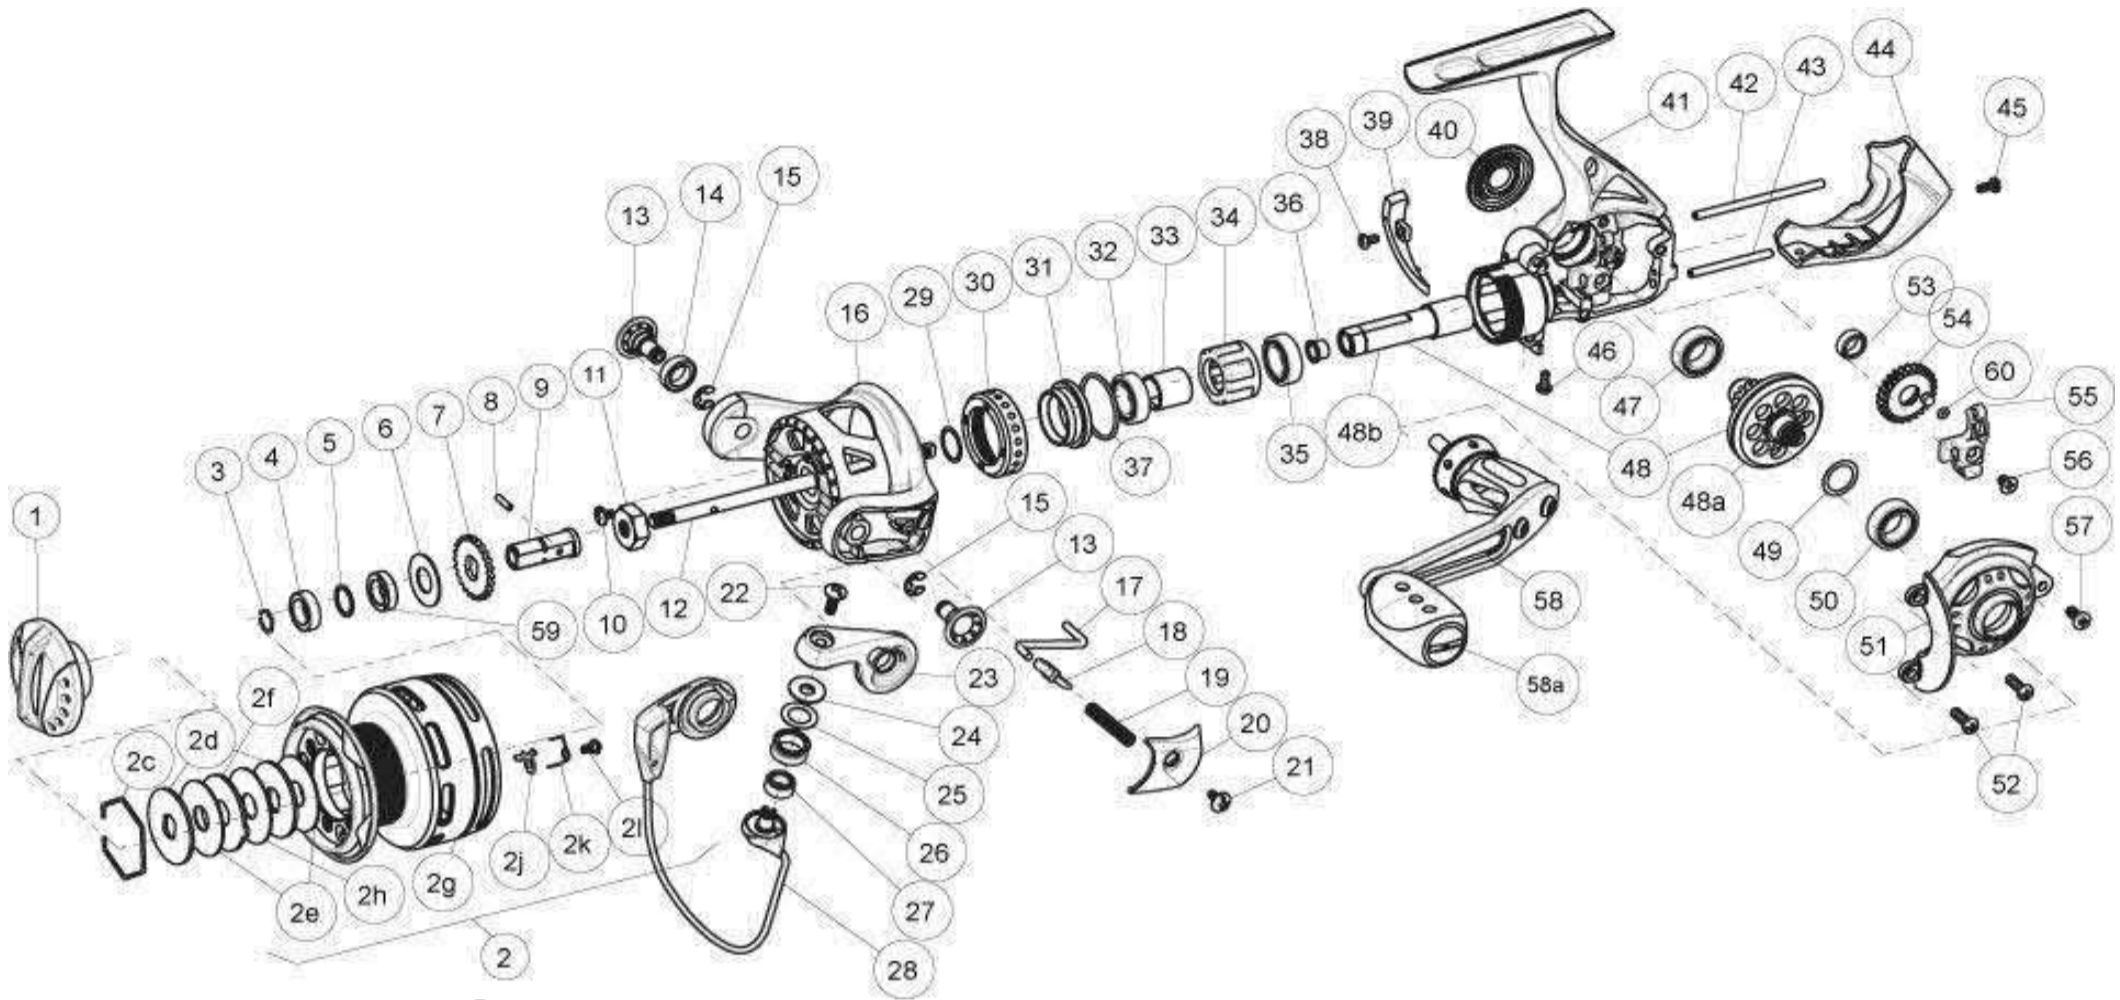

QUANTUM[®]

TKVD30PTiA

TOUR KVD SPINNING REEL PART LIST

Key #	Description	Part No. TKDV30PTiA	Qty.	Key #	Description	Part No. TKVD30PTiA	Qty.
1	Drag Knob Assembly	VAA332-03	1	29	Rotor Adjust Washer	BAA110-02	1
2	Spool Assembly	GAD321-03	1	30	Clutch Bearing Cap	UAA040-03	1
2d	Drag Washer "D"	UAA080-01	2	31	Clutch Bearing Adapter	UAA190-01	1
2e	Drag Washer "B"	UAA033-01	2	32	Top Pinion Ball bearing	TW058-03	1
2f	Drag Washer "A"	UAA081-01	1	33	Sleeve	UAA139-01	1
2g	Spool	GAD021-03	1	34	One Way Clutch	UAA063-01	1
2h	Drag Washer "C"	UAA033-02	1	35	Bottom Pinion Ball Bearing	TW058-03	1
2j	Spool clicker	AAA103-01	1	36	Pinion Bushing	BAA213-02	1
2k	Spool clicker spring	BAA068-02	1	37	O-Ring	VAA101-01	1
2l	Spool clicker screw	CAA077-01	1	38	Trip Ramp Screw	UAA123-04	1
3	Retainer Ring	RQ038-01	1	39	Trip Ramp	UAA119-01	1
4	Spool Ball bearing	CH027-01	1	40	Dust Cap	UAA054-03	1
5	Spool Ball Bearing Washer	UAA076-01	1	41	Body Assembly	UAA301-07	1
6	Spool Adjust Washer	UAA030-01	1	42	O/S Guide Pin "A"	UAA093-02	1
7	Clicker Gear	UAA037-01	1	43	O/S Guide Pin "B"	UAA098-02	1
8	Adapter Pin	UAA134-01	1	44	Body Rear Cap	FAD140-03	1
9	Shaft Drag Adapter	UAA117-01	1	45	Rear Cap Screw "A" - M2 x 5mm	UAA123-06	1
10	Rotor Nut Lock Screw	UAA094-02	1	46	Rear Cap Screw "B" - M2 x 5mm	UAA123-06	1
11	Rotor Nut	BAA006-02	1	47	Body Drive Gear Bearing	TW058-03	1
12	Main Shaft	UAA015-01	1	48	Drive Gear Kit	BAA412-04	1
13	Rotor Arm Sleeve	UAA042-02	2	48a	Drive Gear	BAA012-03	1
14	Ball Bearing	BAA158-01	1	48b	Pinion Gear	UAA011-02	1
15	E-Clip	QW120-01	2	49	Drive Gear Adjust Washer	BAA105-04	1
16	Rotor	VAA009-03	1	50	Sidecover Drive Gear Bearing	TW058-03	1
17	Kick Lever	VAA019-01	1	51	Sidecover Assembly	UAA323-07	1
18	Bail Actuator	BAA031-01	1	52	Sidecover Screw "A" - M2.6 x 8mm	UAA057-02	2
19	Bail Spring	BAA022-01	1	53	O/S Gear Bearing	CT157-02	1
20	Arm Lever Cover	VAA087-03	1	54	O/S Gear Assembly	UAA353-01	1
21	Arm Lever Cover Screw	CW125-02	1	55	O/S Slider	UAA025-01	1
22	Line Roller Screw	BAA108-02	1	56	Main Shaft Screw	BAA100-01	1
23	Arm Lever	UAA007-02	1	57	Sidecover Screw "B" - M2.6 x 6mm	UAA050-01	1
24	Line Roller Collar	CAA102-01	1	58	Handle Assembly	VAA318-04	1
25	Line Roller Washer	BAA102-01	1	58a	Handle Knob Cap	BB115-02	1
26	Line Roller	BAA004-02	1	59	Spool Bushing	UAA027-01	1
27	Line Roller Ball Bearing	GH202-01	1	60	O-Ring	UAA101-01	1
28	Bail Assembly	VAA347-02	1				