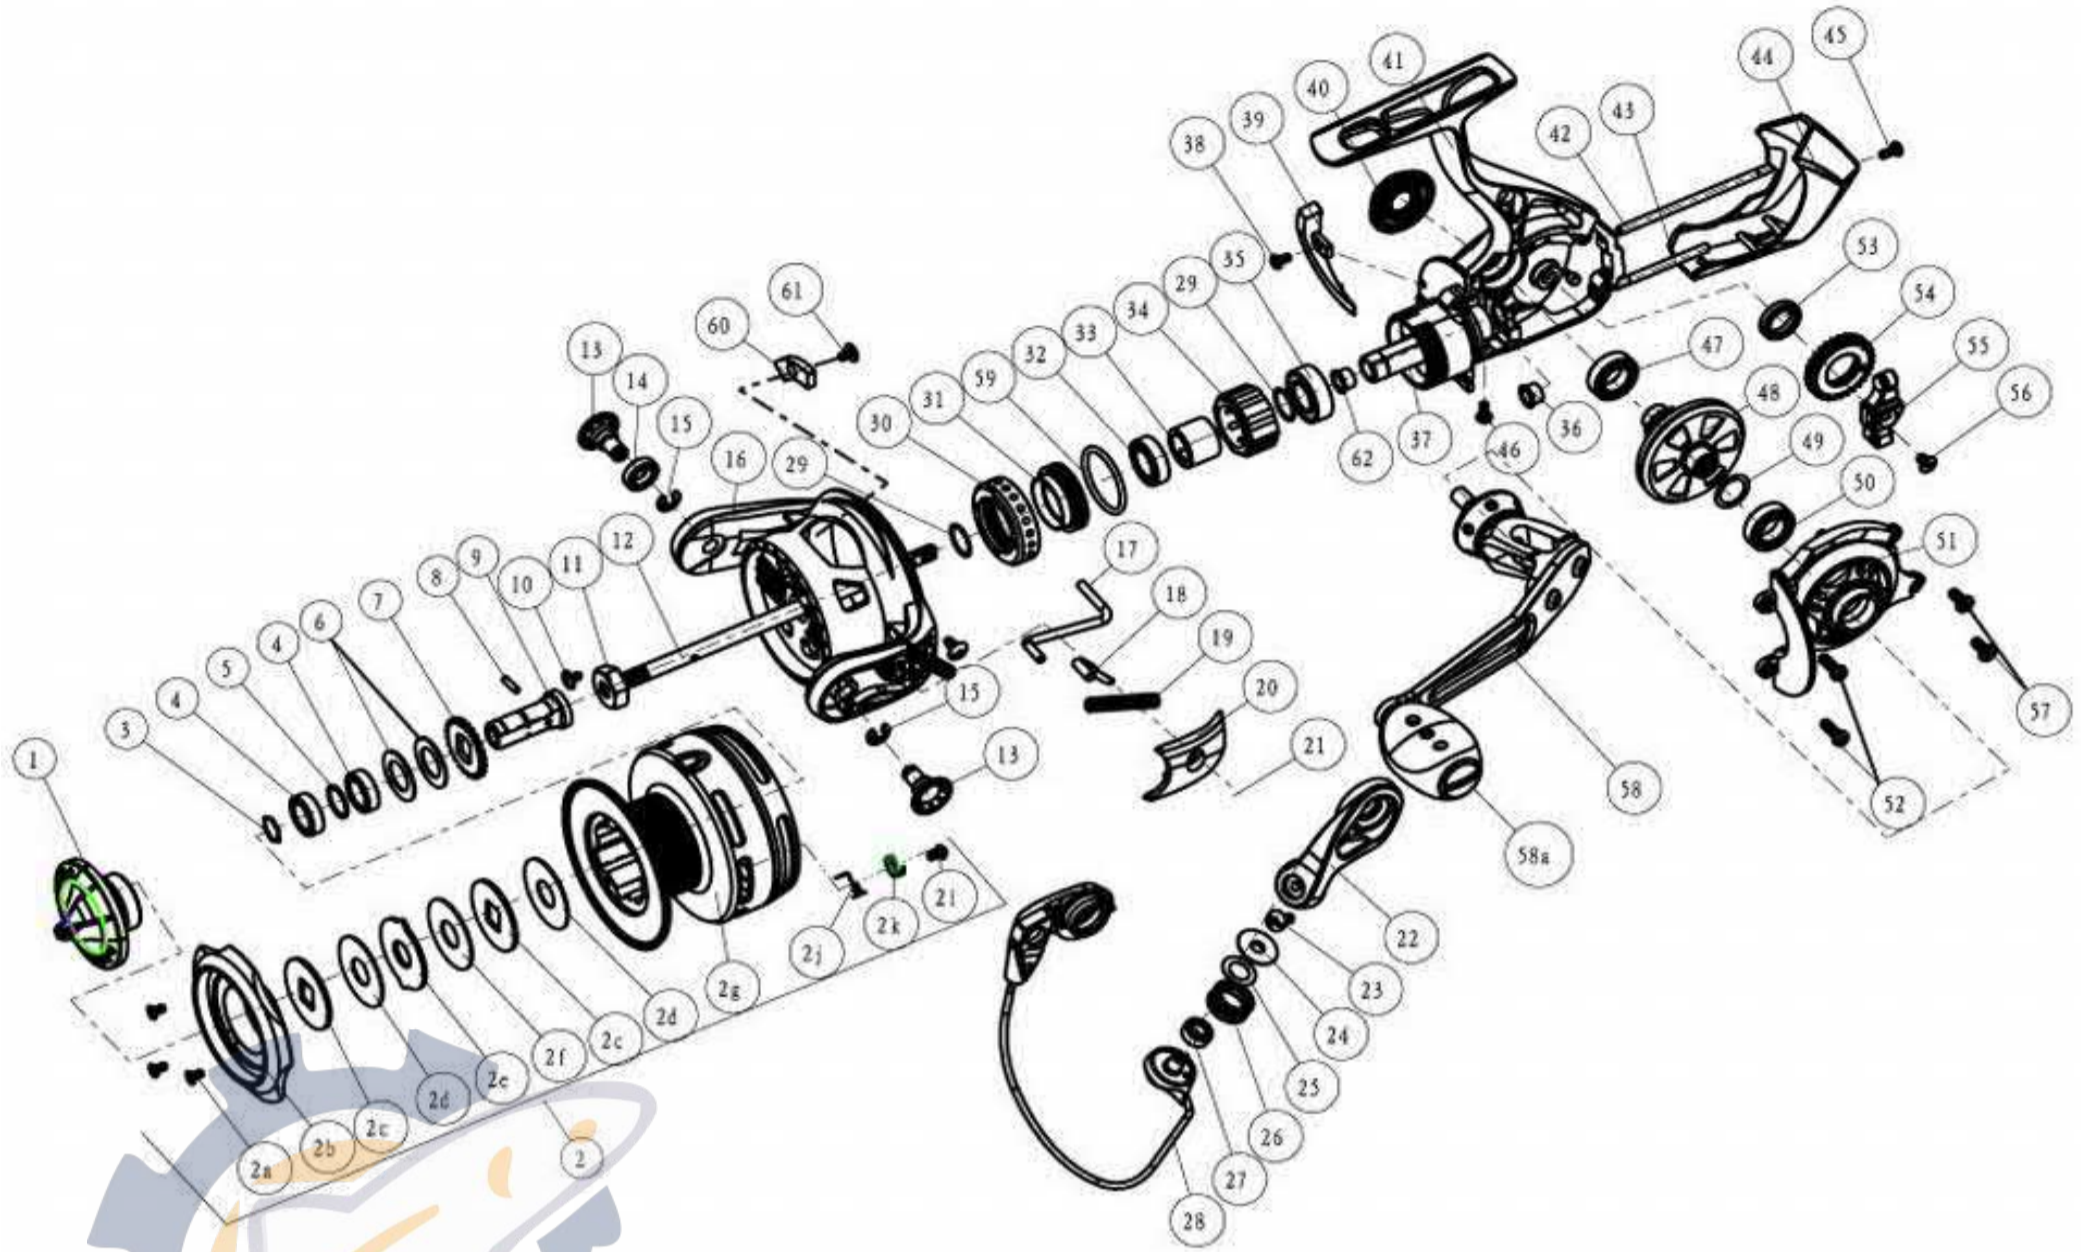

### TOUR KVD SPINNING REEL PART LIST

Key #	Description	Part No. TKDV40PTi	Qty.	Key #	Description	Part No. TKVD40PTi	Qty.
1	Drag Knob Assembly	WAA332-03	1	29	Rotor Adjust Washer	BAA110-02	1
2	Spool Assembly	WAA321-02	1	30	Clutch Bearing Cap	WAA040-03	1
2a	Spool Cap Screws	CF107-01	3	31	Clutch Bearing Adapter	WAA190-01	1
2b	Spool Cap	WAA144-71	1	32	Top Pinion Ball bearing	TW058-03	1
2c	Drag Washer "D"	XAA080-01	2	33	Sleeve	WAA139-01	1
2d	Drag Washer "B"	WAA033-01	2	34	One Way Clutch	CAB063-01	1
2e	Drag Washer "A"	WAA081-01	1	35	Bottom Pinion Ball Bearing	UK028-02	1
2f	Drag Washer "C"	WAA033-02	1	36	Pinion Bushing	WAA213-01	1
2g	Spool	WAA021-02	1	37	Pinion Gear	WAA011-02	1
2j	Spool Click Spring	BAA068-02	1	38	Incline Screw	UAA123-04	1
2k	Spool Click	AAA103-02	1	39	Incline	WAA119-01	1
2l	Spool Click Screw	CAA077-01	1	40	Dust Cap	UAA054-03	1
3	Retainer Ring	WAA038-01	1	41	Body Assembly	WAA301-04	1
4	Spool Ball Bearing	KT158-01	2	42	POST	WAA093-01	1
5	Spool Ball Bearing Washer	WAA076-01	1	43	POST	WAA098-01	1
6	Spool Adjust Washer	WAA030-01	2	44	Body Rear Cap	WAA140-03	1
7	Clicker Gear	WAA037-01	1	45	Rear Cap Screw "A" - M2 x 5mm	UAA123-06	1
8	Adapter Pin	UAA134-01	1	46	Rear Cap Screw "B" - M2 x 5mm	UAA123-06	1
9	Shaft Drag Adapter	WAA117-01	1	47	Body Drive Gear Bearing	TW058-03	1
10	Rotor Nut Lock Screw	UAA094-02	1	48	Drive Gear	WAA012-01	1
11	Rotor Nut	BAA006-02	1	49	Drive Gear Adjust Washer	BAA105-04	1
12	Main Shaft	WAA015-01	1	50	Sidecover Drive Gear Bearing	TW058-03	1
13	Rotor Arm Sleeve	UAA042-02	2	51	Sidecover Assembly	WAA323-04	1
14	Ball Bearing	BAA158-01	1	52	Sidecover Screw "A" - M2.6 x 8mm	UAA057-02	2
15	E-Clip	QW120-01	2	53	O/S Gear Bearing	DAA158-01	1
16	Rotor	WAA009-03	1	54	O/S Gear Assembly	WAA353-01	1
17	Kick Lever	DAA019-01	1	55	O/S Slider	WAA025-01	1
18	Bail Actuator	DAA031-01	1	56	Main Shaft Screw	BAA100-01	1
19	Bail Spring	WAA022-01	1	57	Sidecover Screw "B" - M2.6 x 6mm	UAA050-01	2
20	Arm Lever Cover	WAA087-03	1	58	Handle Assembly	WAA318-04	1
21	Arm Lever Cover Screw	CW125-02	1	58e	Handle Knob Cap	BB115-02	1
22	Arm Lever	WAA007-03	1	59	O-Ring	XF101-01	1
23	Line Roller Screw	BAA108-02	1	60	Counter weight	UAA148-01	1
24	Line Roller Collar	DAA102-01	1	61	Counter weight screw	UAA094-02	1
25	Line Roller Washer	BAA102-01	1	62	Pinion Bushing	WAA213-02	1
26	Line Roller	DAA004-02	1				
27	Line Roller Ball Bearing	GH202-01	1				
28	Bail Assembly	WAA347-02	1				