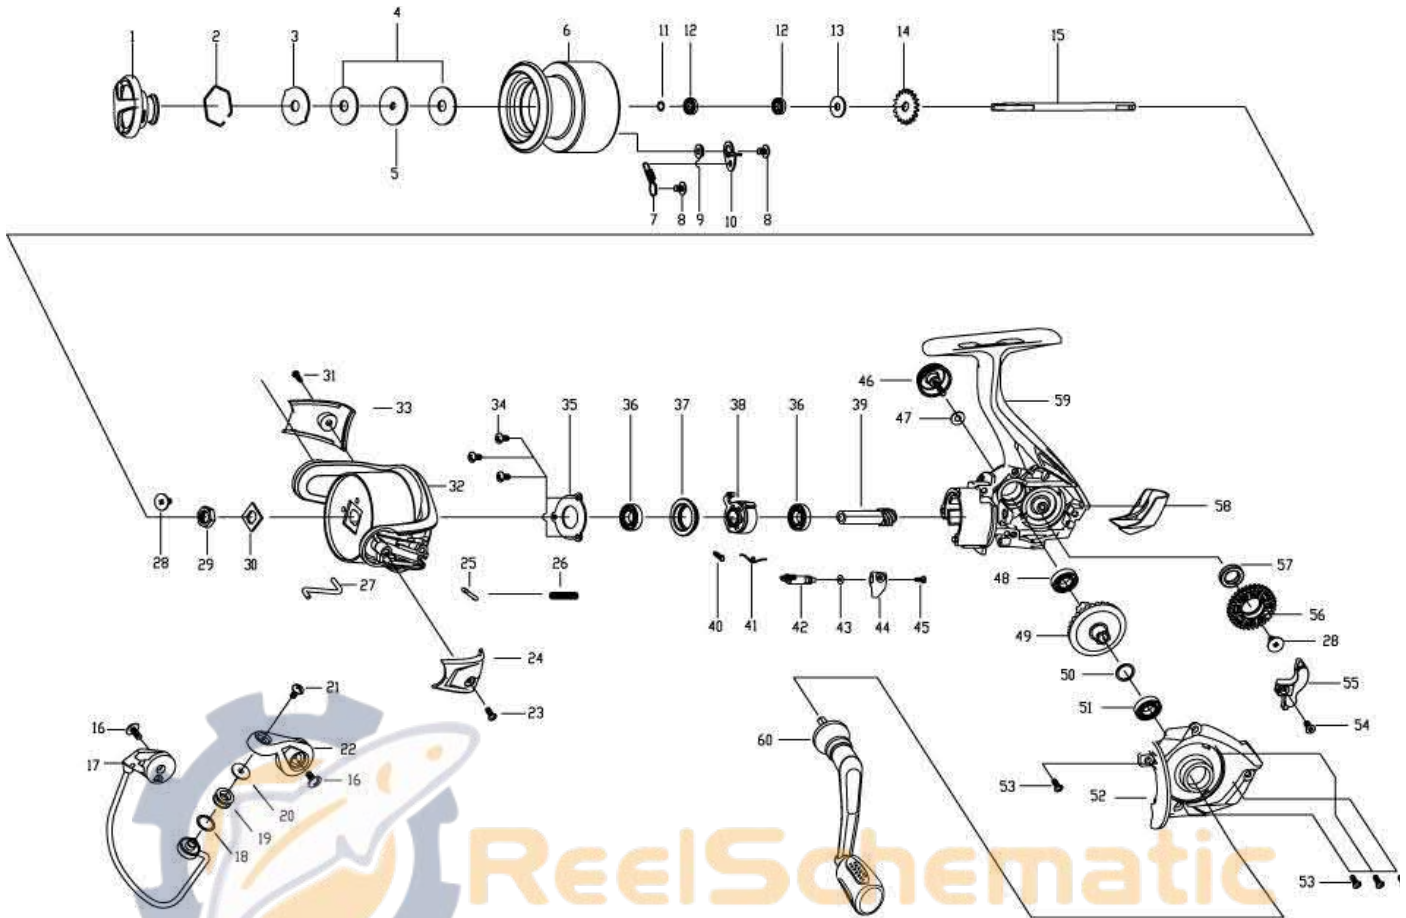

## Trax 10

**Quantum Trax 10 Spinning Reel Part List**

Key #	Description	Qty	Part No.	Key #	Description	Qty	Part No.
1	Drag Knob Assembly	1	KAD332-03	31	Rotor	1	
2a	Spool Assembly	1	KAD321-03	32	Screw - Bail Holder Sidecover	1	
2	Retainer Ring	1		33	Bail Holder Sidecover	1	
3	Ear Washer	1		34	Screw - Bearing Retainer	3	
4	Drag Friction Washer	2		35	Ball Bearing Retainer	1	
5	Drag Key Washer	1		36	Ball Bearing - Pinion	2	
6	Spool	1		37	Ball Bearing Holder	1	
7	Spool Clicker Spring	1		38	Anti-Reverse Bearing	1	KAD063-01
8	Screw - Clicker	1		39	Pinion Gear	1	
9	Clicker Spring Bushing	1		40	Anti-Reverse Spring	1	
10	Spool Clicker	1		41	Anti-Reverse Lever Spring	1	
11	Retainer O-Ring	1		42	Anti-Reverse Lever	1	
12	Ball Bearing - Spool	2		43	Washer	1	
13	Clicker Gear Washer	1		44	Anti-Reverse Switch	1	
14	Clicker Gear	1		45	Anti-Reverse Switch Screw	1	
15	Main Shaft	1		46	Handle Screw Cap	1	KAD054-01
16	Screw - Bail Holder	1		47	Handle Screw Cap Washer	1	KAD105-01
17	Bail Assembly	1	KAD347-02	48	Ball Bearing - Body	1	
18	Line Roller Spacer	1	KAD080-01	49	Drive Gear	1	
19	Line Roller	1	KAD004-01	50	Drive Gear Adjust Washer	1	
20	Line Roller Washer	1	KAD102-01	51	Ball Bearing - Sidecover	1	
21	Screw - Line Roller	1	KAD108-01	52	Sidecover	1	
22	Arm Lever	1	KAD007-01	53	Screw - Sidecover	3	
23	Screw - Arm Lever Sidecover	1		54	Screw - Main Shaft	1	
24	Arm Lever Sidecover	1		55	Slider	1	
25	Bail Actuator	1		56	Oscillation Gear	1	
26	Bail Spring	1		57	Bearing - Oscillation Gear	1	
27	Kick Lever	1		58	Rear Cover	1	
28	Screw	1		59	Body	1	
29	Rotor Nut	1		60	Handle Assembly	1	KAD318-02
30	Rotor Nut Washer	1					