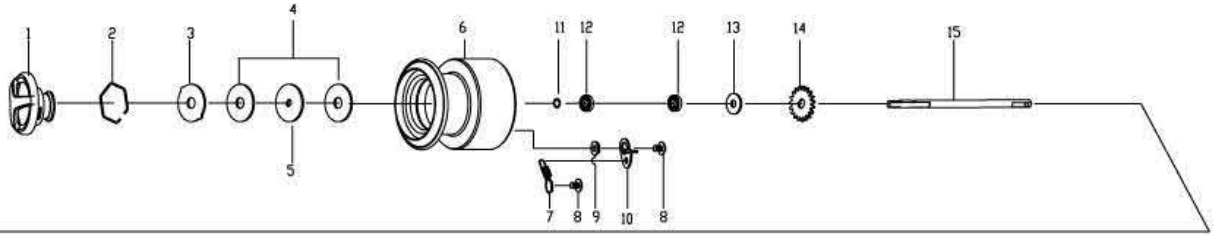

## Trax 15

**Quantum Trax 15 Spinning Reel Part List**

Key #	Description	Qty	Part No.	Key #	Description	Qty	Part No.
1	Drag Knob Assembly	1	KAD332-03	31	Rotor	1	
2a	Spool Assembly	1	KAD321-04	32	Screw - Bail Holder Sidecover	1	
2	Retainer Ring	1		33	Bail Holder Sidecover	1	
3	Ear Washer	1		34	Screw - Bearing Retainer	3	
4	Drag Friction Washer	2		35	Ball Bearing Retainer	1	
5	Drag Key Washer	1		36	Ball Bearing - Pinion	2	
6	Spool	1		37	Ball Bearing Holder	1	
7	Spool Clicker Spring	1		38	Anti-Reverse Bearing	1	KAD063-01
8	Screw - Clicker	1		39	Pinion Gear	1	
9	Clicker Spring Bushing	1		40	Anti-Reverse Spring	1	
10	Spool Clicker	1		41	Anti-Reverse Lever Spring	1	
11	Retainer O-Ring	1		42	Anti-Reverse Lever	1	
12	Ball Bearing - Spool	2		43	Washer	1	
13	Clicker Gear Washer	1		44	Anti-Reverse Switch	1	
14	Clicker Gear	1		45	Anti-Reverse Switch Screw	1	
15	Main Shaft	1		46	Handle Screw Cap	1	KAD054-01
16	Screw - Bail Holder	1		47	Handle Screw Cap Washer	1	KAD105-01
17	Bail Assembly	1	KAD347-02	48	Ball Bearing - Body	1	
18	Line Roller Spacer	1	KAD080-01	49	Drive Gear	1	
19	Line Roller	1	KAD004-01	50	Drive Gear Adjust Washer	1	
20	Line Roller Washer	1	KAD102-01	51	Ball Bearing - Sidecover	1	
21	Screw - Line Roller	1	KAD108-01	52	Sidecover	1	
22	Arm Lever	1	KAD007-01	53	Screw - Sidecover	3	
23	Screw - Arm Lever Sidecover	1		54	Screw - Main Shaft	1	
24	Arm Lever Sidecover	1		55	Slider	1	
25	Bail Actuator	1		56	Oscillation Gear	1	
26	Bail Spring	1		57	Bearing - Oscillation Gear	1	
27	Kick Lever	1		58	Rear Cover	1	
28	Screw	1		59	Body	1	
29	Rotor Nut	1		60	Handle Assembly	1	KAD318-02
30	Rotor Nut Washer	1					