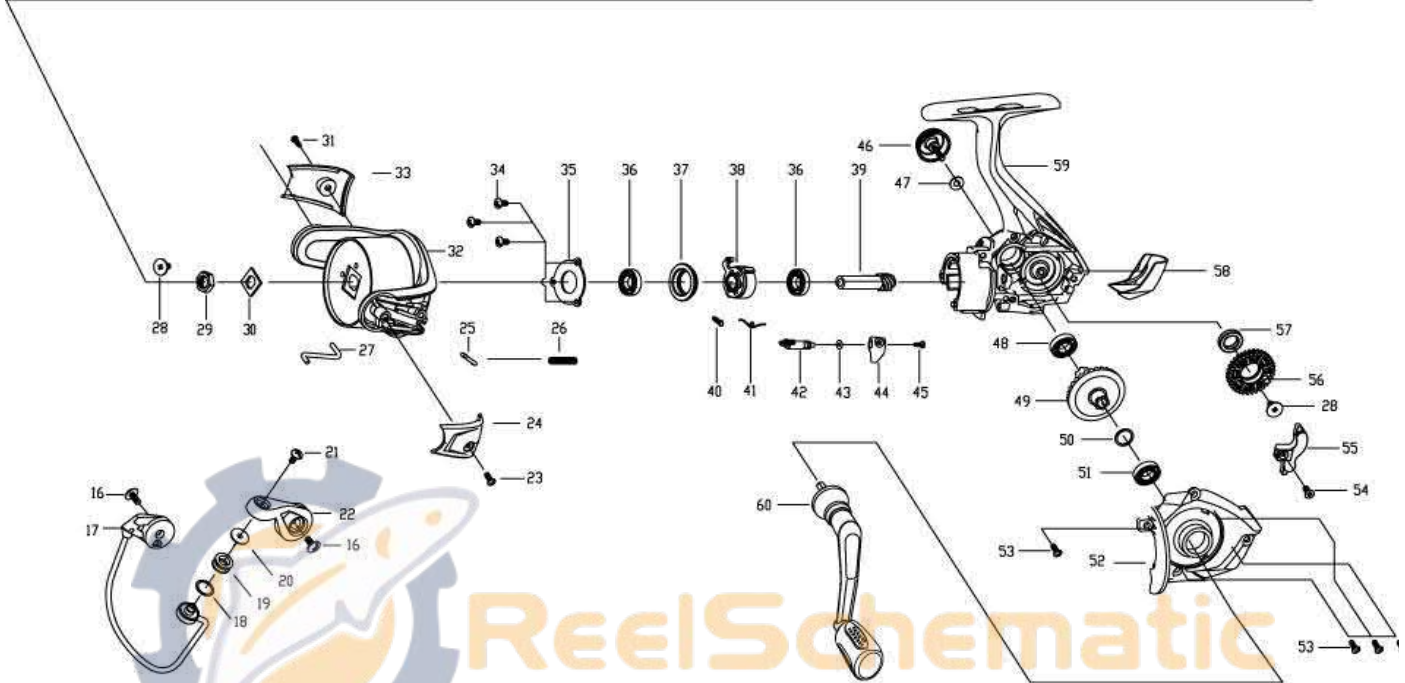

## Trax 15

**Quantum Trax 15 Spinning Reel Part List**

Key #	Description	Qty	Part No.	Key #	Description	Qty	Part No.
1	Drag Knob Assembly	1	KAD332-03	31	Rotor	1	
2a	Spool Assembly	1	KAD321-04	32	Screw - Bail Holder Sidecover	1	
2	Retainer Ring	1		33	Bail Holder Sidecover	1	
3	Ear Washer	1		34	Screw - Bearing Retainer	3	
4	Drag Friction Washer	2		35	Ball Bearing Retainer	1	
5	Drag Key Washer	1		36	Ball Bearing - Pinion	2	
6	Spool	1		37	Ball Bearing Holder	1	
7	Spool Clicker Spring	1		38	Anti-Reverse Bearing	1	KAD063-01
8	Screw - Clicker	1		39	Pinion Gear	1	
9	Clicker Spring Bushing	1		40	Anti-Reverse Spring	1	
10	Spool Clicker	1		41	Anti-Reverse Lever Spring	1	
11	Retainer O-Ring	1		42	Anti-Reverse Lever	1	
12	Ball Bearing - Spool	2		43	Washer	1	
13	Clicker Gear Washer	1		44	Anti-Reverse Switch	1	
14	Clicker Gear	1		45	Anti-Reverse Switch Screw	1	
15	Main Shaft	1		46	Handle Screw Cap	1	KAD054-01
16	Screw - Bail Holder	1		47	Handle Screw Cap Washer	1	KAD105-01
17	Bail Assembly	1	KAD347-02	48	Ball Bearing - Body	1	
18	Line Roller Spacer	1	KAD080-01	49	Drive Gear	1	
19	Line Roller	1	KAD004-01	50	Drive Gear Adjust Washer	1	
20	Line Roller Washer	1	KAD102-01	51	Ball Bearing - Sidecover	1	
21	Screw - Line Roller	1	KAD108-01	52	Sidecover	1	
22	Arm Lever	1	KAD007-01	53	Screw - Sidecover	3	
23	Screw - Arm Lever Sidecover	1		54	Screw - Main Shaft	1	
24	Arm Lever Sidecover	1		55	Slider	1	
25	Bail Actuator	1		56	Oscillation Gear	1	
26	Bail Spring	1		57	Bearing - Oscillation Gear	1	
27	Kick Lever	1		58	Rear Cover	1	
28	Screw	1		59	Body	1	
29	Rotor Nut	1		60	Handle Assembly	1	KAD318-02
30	Rotor Nut Washer	1					