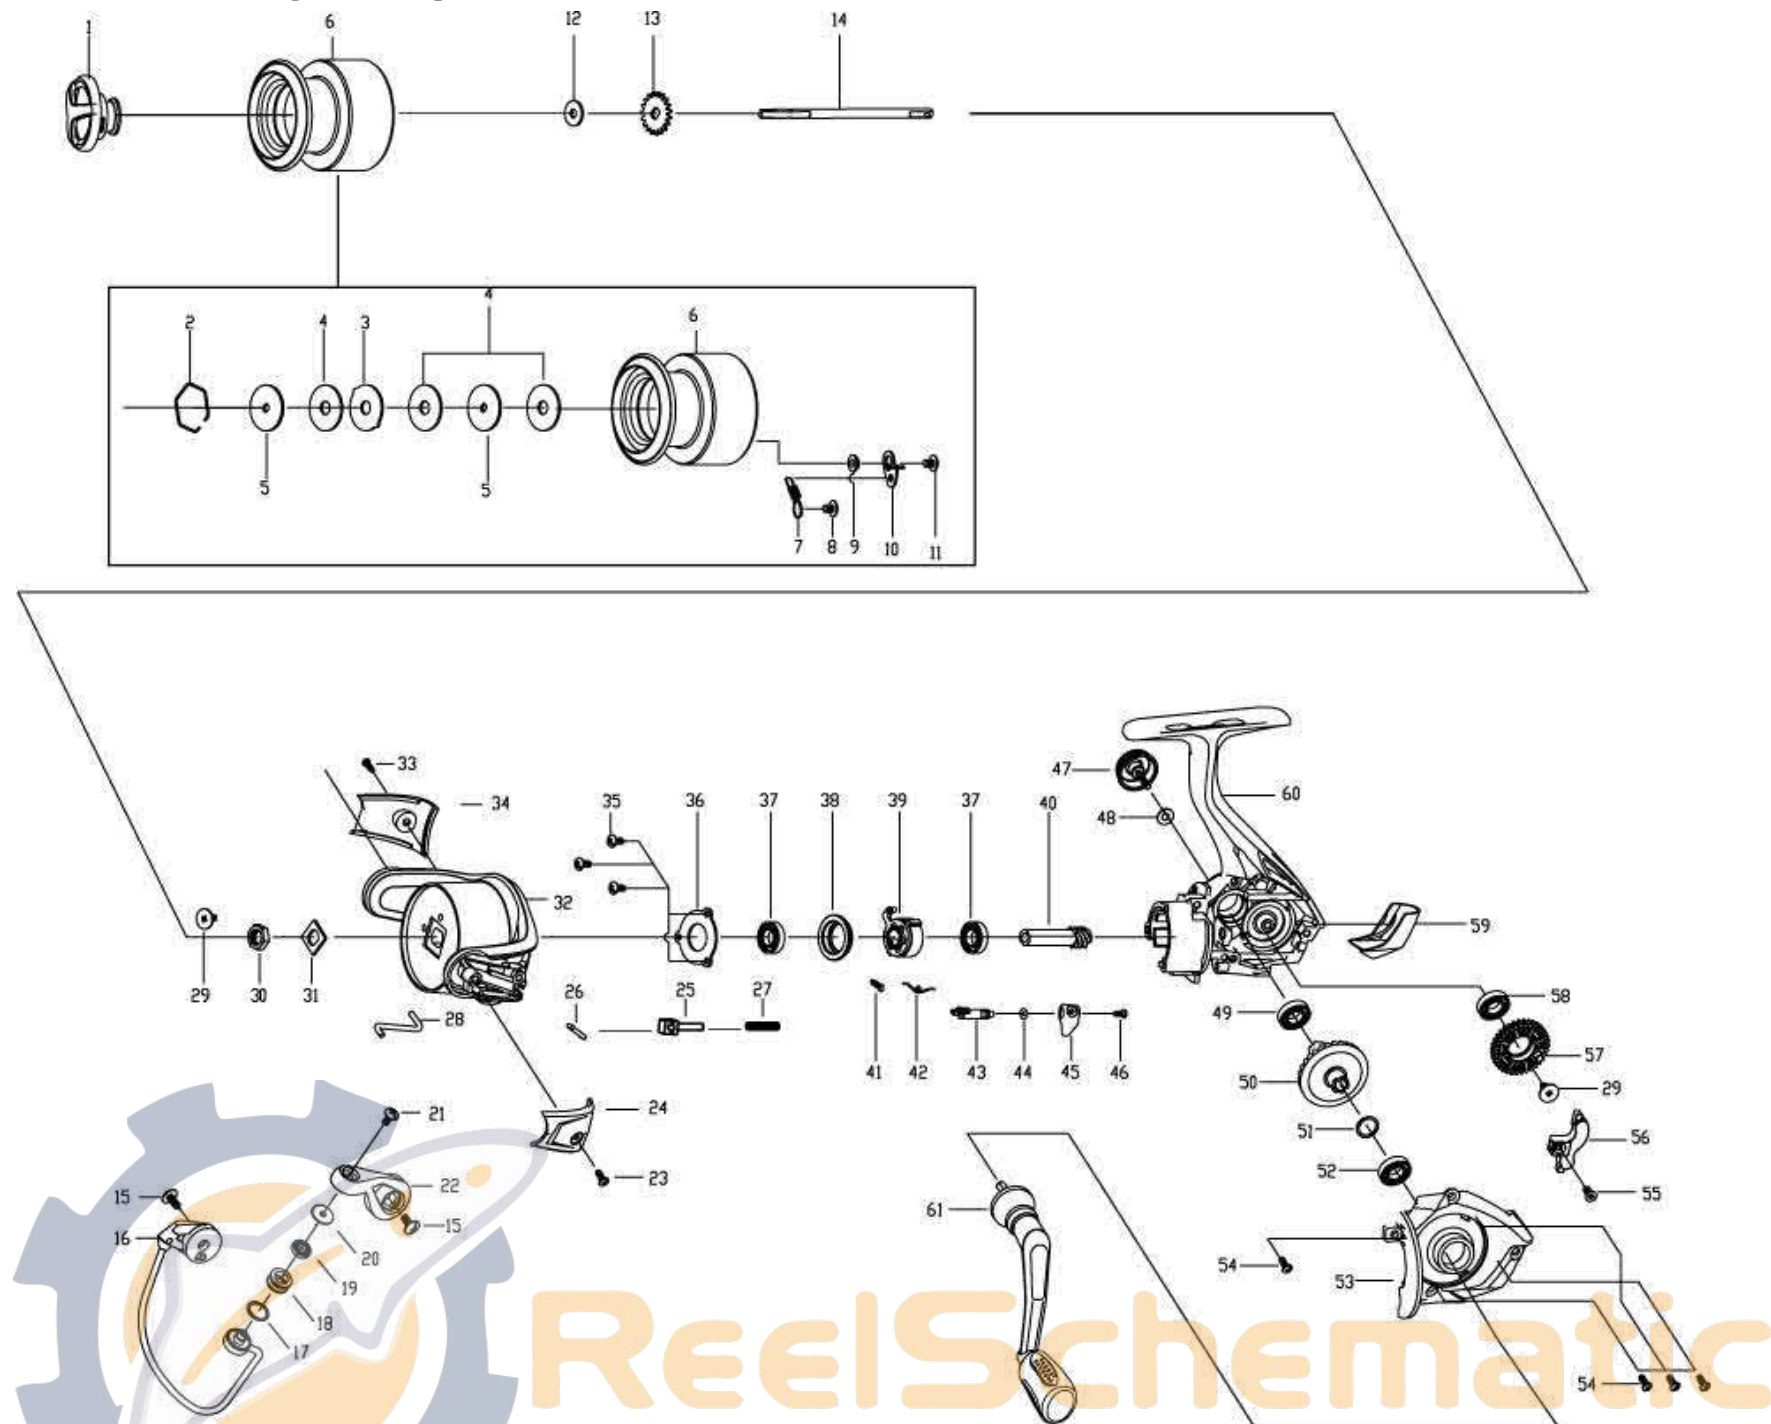

QUANTUM[®]

Trax 40

Quantum Trax 40 Spinning Reel Part List

Key #	Description	Qty	Part No.	Key #	Description	Qty	Part No.
1	Drag Knob Assembly	1	MAD332-02	32	Rotor	1	
2a	Spool Assembly	1	MAD321-03	33	Screw - Bail Holder Sidecover	1	
2	Retainer Ring	1		34	Bail Holder Sidecover	1	
3	Ear Washer	1		35	Screw - Bearing Retainer	3	
4	Drag Friction Washer	2		36	Ball Bearing Retainer	1	
5	Drag Key Washer	1		37	Ball Bearing - Pinion	2	
6	Spool	1		38	Ball Bearing Holder	1	
7	Spool Clicker Spring	1		39	Anti-Reverse Bearing	1	LAD063-01
8	Screw - Clicker	1		40	Pinion Gear	1	
9	Clicker Spring Bushing	1		41	Anti-Reverse Spring	1	
10	Spool Clicker	1		42	Anti-Reverse Lever Spring	1	
11	SCREW	1		43	Anti-Reverse Lever	1	
12	Clicker Gear Washer	1		44	Washer	1	
13	Clicker Gear	1		45	Anti-Reverse Switch	1	
14	Main Shaft	1		46	Anti-Reverse Switch Screw	1	
15	Screw - Bail Holder	1		47	Handle Screw Cap	1	LAD054-01
16	Bail Assembly	1	MAD347-02	48	Handle Screw Cap Washer	1	LAD105-01
17	Line Roller Spacer	1	LAD080-01	49	Ball Bearing - Body	1	
18	Line Roller	1	LAD004-01	50	Drive Gear	1	
19	Ball Bearing - Line Roller	1	LAD158-01	51	Drive Gear Adjust Washer	1	
20	Line Roller Washer	1	LAD102-01	52	Ball Bearing - Sidecover	1	
21	Screw - Line Roller	1	LAD108-01	53	Sidecover	1	
22	Arm Lever	1	LAD007-01	54	Screw - Sidecover	4	
23	Screw - Arm Lever Sidecover	1		55	Screw - Main Shaft	1	
24	Arm Lever Sidecover	1		56	Slider	1	
25	Bail Actuator Holder	1		57	Oscillation Gear	1	
26	Bail Actuator	1		58	Bearing - Oscillation Gear	1	
27	Bail Spring	1		59	Rear Cover	1	
28	Kick Lever	1		60	Body	1	
29	Screw	1		61	Handle Assembly	1	MAD318-02
30	Rotor Nut	1					
31	Rotor Nut Washer	1					