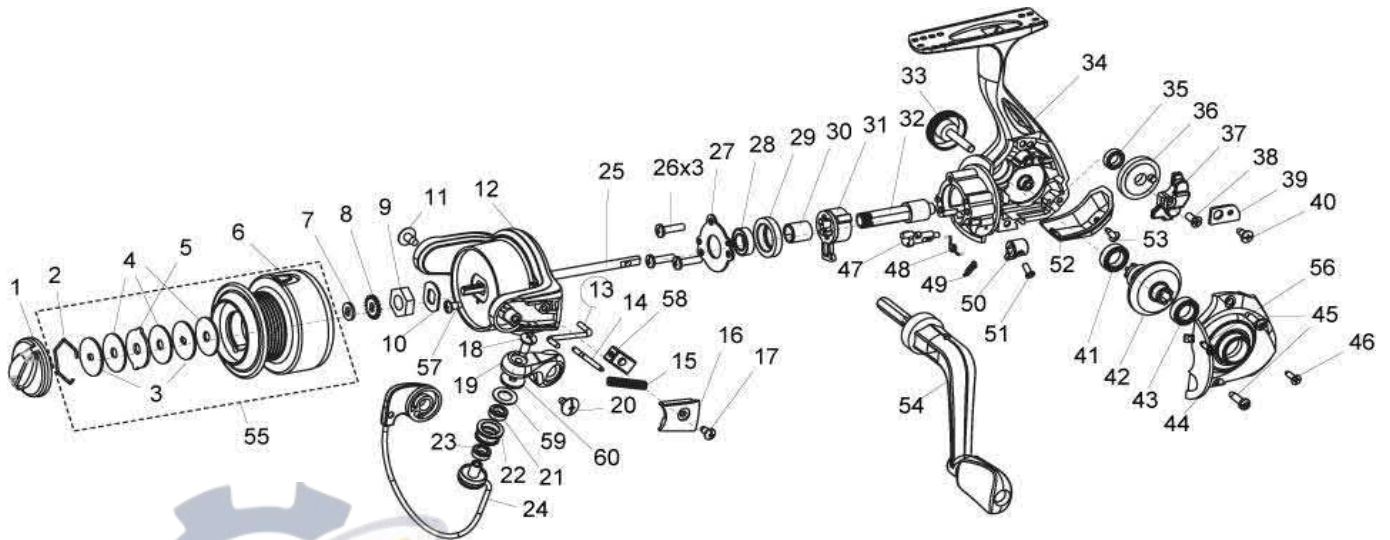

QUANTUM

TRX10F

Quantum TRX10F Spinning Reel Part List

Key #	Description	Part No.	Qty.	Key #	Description	Part No.	Qty.
1	DRAG KNOB ASSEMBLY	AU332-01	1	31	CLUTCH ASSEMBLY	AU063-01	1
2	DRAG RETAINER	AU038-01	1	32	PINION GEAR	AU011-01	1
3	DRAG "D" WASHER	AU080-01	2	33	HANDLE SCREW CAP ASSEMBLY	DQ249-01	1
4	DRAG FRICTION WASHER	AU030-01	3	34	BODY	N/A	1
5	DRAG KEY WASHER	AU081-01	1	35	O/S GEAR BEARING	N/A	1
6	SPOOL ASSEMBLY	HAB321-01	1	36	O/S GEAR	AU053-01	1
7	SPOOL FRICTION WASHER	TG039-01	1	37	O/S SLIDER	AU025-01	1
8	CLICK GEAR	AU037-01	1	38	MAIN SHAFT SCREW	TG100-01	1
9	ROTOR NUT	AU006-01	1	39	SLIDER GUIDE	TG078-01	1
10	ROTOR NUT WASHER	N/A	1	40	SLIDER GUIDE SCREW	TG094-01	1
11	BAIL PIVOT SCREW	TG164-01	1	41	BODY BALL BEARING	CH027-01	1
12	ROTOR	N/A	1	42	DRIVE GEAR	N/A	1
13	KICK LEVER	AU019-01	1	43	BODY COVER BALL BEARING	CH027-01	1
14	BAIL SPRING SHAFT	BU115-01	1	44	BODY COVER ASSEMBLY	N/A	1
15	BAIL SPRING	BU117-01	1	45	BODY COVER SCREW "A"	TG057-01	2
16	ARM LEVER COVER	AU046-01	1	46	BODY COVER SCREW "B"	CU085-01	1
17	ARM LEVER COVER SCREW	BU085-01	1	47	ANTI-REVERSE CAM	WU090-01	1
18	LINE ROLLER SCREW	BU108-01	1	48	ANTI-REVERSE CAM SPRING	VG216-01	1
19	ARM LEVER	AU007-01	1	49	ANTI-REVERSE SPRING	DQ216-01	1
20	BAIL PIVOT SCREW	TG164-01	1	50	ANTI-REVERSE SWITCH	N/A	1
21	LINE ROLLER BEARING / BUSHING	VU158-01	1	51	ANTI-REVERSE SWITCH SCREW	N/A	1
22	LINE ROLLER	AU004-01	1	52	BODY REAR COVER	HAB250-01	1
23	LINE ROLLER BEARING	CT157-01	1	53	BODY REAR COVER SCREW	CU168-01	1
24	BAIL ASSEMBLY	AU347-01	1	54	HANDLE ASSEMBLY	HAB318-01	1
25	MAIN SHAFT	AU015-01	1	55	SPOOL ASSEMBLY	HAB321-01	1
26	CLUTCH RETAINER SCREW	UG094-01	3	56	BODY COVER SCREW "C"	N/A	1
27	CLUTCH RETAINER	DQ060-01	1	57	ROTOR NUT LOCK SCREW	N/A	1
28	PINION BEARING	DQ028-01	1	58	BAIL SPRING SHAFT HOLDER	N/A	1
29	PINION BEARING ADAPTER	AU190-01	1	59	LINE ROLLER FRICTION WASHER	DQ102-01	1
30	CLUTCH SLEEVE	TG139-01	1	60	LINE ROLLER WASHER	BU102-01	1