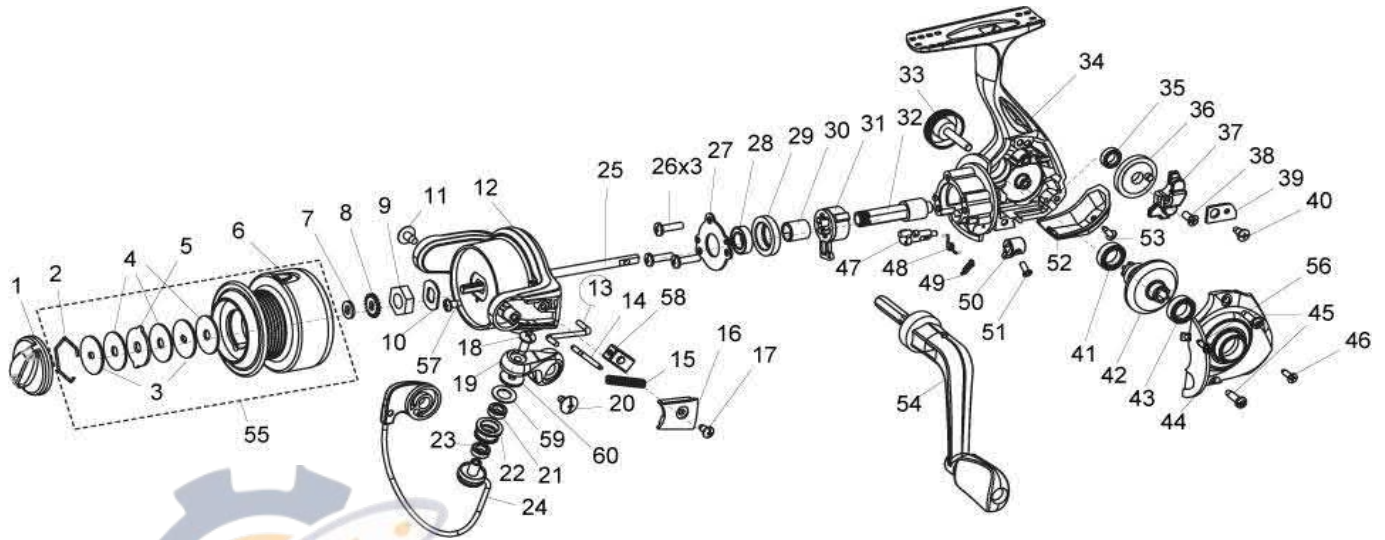

QUANTUM

TRX20F

Quantum TRX20F Spinning Reel Part List

Key #	Description	Part No.	Qty.	Key #	Description	Part No.	Qty.
1	DRAG KNOB ASSEMBLY	BU332-01	1	32	PINION GEAR	BU011-01	1
2	DRAG RETAINER	TG038-01	1	33	HANDLE SCREW CAP ASSEMBLY	DQ249-01	1
3	DRAG "D" WASHER	TG080-01	2	34	BODY	BU001-01	1
4	DRAG FRICTION WASHER	TG030-01	3	35	O/S GEAR BEARING	UG157-01	1
5	DRAG KEY WASHER	TG081-01	1	36	O/S GEAR	UG053-01	1
7	SPOOL FRICTION WASHER	JG039-01	1	37	O/S SLIDER	UG025-01	1
8	CLICK GEAR	BU037-01	1	38	MAIN SHAFT SCREW	TG100-01	1
9	ROTOR NUT	TG006-01	1	39	SLIDER GUIDE	UG078-01	1
10	ROTOR NUT WASHER	N/A	1	40	SLIDER GUIDE SCREW	TG094-01	1
11	BAIL PIVOT SCREW	TG164-01	1	41	BODY BALL BEARING	CH027-01	1
12	ROTOR	BU009-01	1	42	DRIVE GEAR	BU012-01	1
13	KICK LEVER	BU019-01	1	43	BODY COVER BALL BEARING	AAA028-01	1
14	BAIL SPRING SHAFT	BU115-01	1	44	BODY COVER ASSEMBLY	BU023-01	1
15	BAIL SPRING	BU117-01	1	45	BODY COVER SCREW "A"	TG057-01	2
16	ARM LEVER COVER	BU046-01	1	46	BODY COVER SCREW "B"	CU085-01	1
17	ARM LEVER COVER SCREW	BU085-01	1	47	ANTI-REVERSE CAM	CU090-01	1
18	LINE ROLLER SCREW	BU108-01	1	48	ANTI-REVERSE CAM SPRING	VG216-01	1
19	ARM LEVER	BU007-01	1	49	ANTI-REVERSE SPRING	BU089-01	1
20	BAIL PIVOT SCREW	TG164-01	1	50	ANTI-REVERSE SWITCH	BU089-01	1
21	LINE ROLLER BEARING / BUSHING	CT157-01	1	51	ANTI-REVERSE SWITCH SCREW	TG135-01	1
22	LINE ROLLER	BU004-01	1	52	BODY REAR COVER	BU250-01	1
23	LINE ROLLER BEARING	CT157-01	1	53	BODY REAR COVER SCREW	CU168-01	1
24	BAIL ASSEMBLY	BU347-01	1	54	HANDLE ASSEMBLY	JAB318-01	1
25	MAIN SHAFT	BU015-01	1	55	SPOOL ASSEMBLY	JAB321-01	1
26	CLUTCH RETAINER SCREW	UG094-01	3	56	BODY COVER SCREW "C"	VG057-01	1
27	CLUTCH RETAINER	TG060-01	1	57	ROTOR NUT LOCK SCREW	TG094-01	1
28	PINION BEARING	AAA028-01	1	58	BAIL SPRING SHAFT HOLDER	BU116-01	1
29	PINION BEARING ADAPTER	BU190-01	1	59	LINE ROLLER FRICTION WASHER	DQ102-01	1
30	CLUTCH SLEEVE	AU139-01	1	60	LINE ROLLER WASHER	BU102-01	1
31	CLUTCH ASSEMBLY	TG063-01	1				