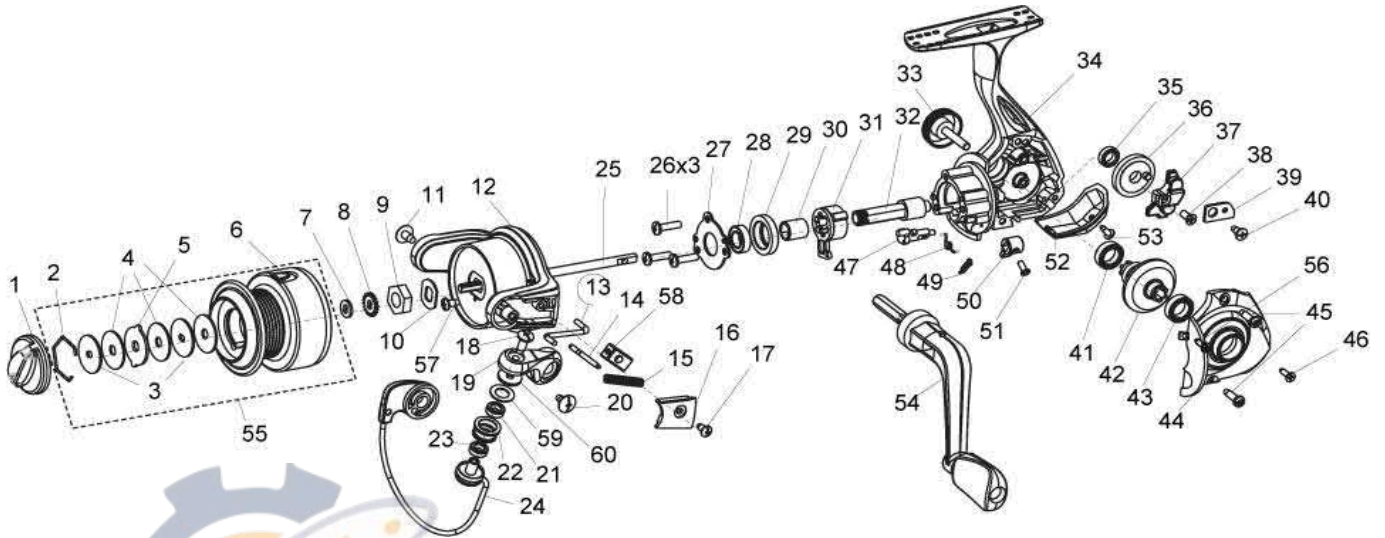

## TRX30F

**Quantum TRX30F Spinning Reel Part List**

Key #	Description	Part No.	Qty.	Key #	Description	Part No.	Qty.
1	DRAG KNOB ASSEMBLY	BU332-01	1	32	PINION GEAR	BU011-01	1
2	DRAG RETAINER	TG038-01	1	33	HANDLE SCREW CAP ASSEMBLY	DQ249-01	1
3	DRAG "D" WASHER	TG080-01	2	34	BODY	BU001-02	1
4	DRAG FRICTION WASHER	TG030-01	3	35	O/S GEAR BEARING	UG157-01	1
5	DRAG KEY WASHER	TG081-01	1	36	O/S GEAR	UG053-01	1
7	SPOOL FRICTION WASHER	JG039-01	1	37	O/S SLIDER	UG025-01	1
8	CLICK GEAR	BU037-01	1	38	MAIN SHAFT SCREW	TG100-01	1
9	ROTOR NUT	TG006-01	1	39	SLIDER GUIDE	UG078-01	1
10	ROTOR NUT WASHER	N/A	1	40	SLIDER GUIDE SCREW	TG094-01	1
11	BAIL PIVOT SCREW	TG164-01	1	41	BODY BALL BEARING	CH027-01	1
12	ROTOR	CU009-01	1	42	DRIVE GEAR	BU012-01	1
13	KICK LEVER	BU019-01	1	43	BODY COVER BALL BEARING	AAA028-01	1
14	BAIL SPRING SHAFT	BU115-01	1	44	BODY COVER ASSEMBLY	BU023-01	1
15	BAIL SPRING	BU117-01	1	45	BODY COVER SCREW "A"	TG057-01	2
16	ARM LEVER COVER	BU046-01	1	46	BODY COVER SCREW "B"	CU085-01	1
17	ARM LEVER COVER SCREW	BU085-01	1	47	ANTI-REVERSE CAM	CU090-01	1
18	LINE ROLLER SCREW	BU108-01	1	48	ANTI-REVERSE CAM SPRING	VG216-01	1
19	ARM LEVER	BU007-01	1	49	ANTI-REVERSE SPRING	BU089-01	1
20	BAIL PIVOT SCREW	TG164-01	1	50	ANTI-REVERSE SWITCH	UG059-01	1
21	LINE ROLLER BEARING / BUSHING	CT157-01	1	51	ANTI-REVERSE SWITCH SCREW	TG135-01	1
22	LINE ROLLER	BU004-01	1	52	BODY REAR COVER	BU250-01	1
23	LINE ROLLER BEARING	CT157-01	1	53	BODY REAR COVER SCREW	CU168-01	1
24	BAIL ASSEMBLY	CU347-01	1	54	HANDLE ASSEMBLY	JAB318-01	1
25	MAIN SHAFT	BU015-01	1	55	SPOOL ASSEMBLY	KAB321-01	1
26	CLUTCH RETAINER SCREW	UG094-01	3	56	BODY COVER SCREW "C"	VG057-01	1
27	CLUTCH RETAINER	TG060-01	1	57	ROTOR NUT LOCK SCREW	TG094-01	1
28	PINION BEARING	AAA028-01	1	58	BAIL SPRING SHAFT HOLDER	BU116-01	1
29	PINION BEARING ADAPTER	BU190-01	1	59	LINE ROLLER FRICTION WASHER	DQ102-01	1
30	CLUTCH SLEEVE	AU139-01	1	60	LINE ROLLER WASHER	BU102-01	1
31	CLUTCH ASSEMBLY	TG063-01	1				