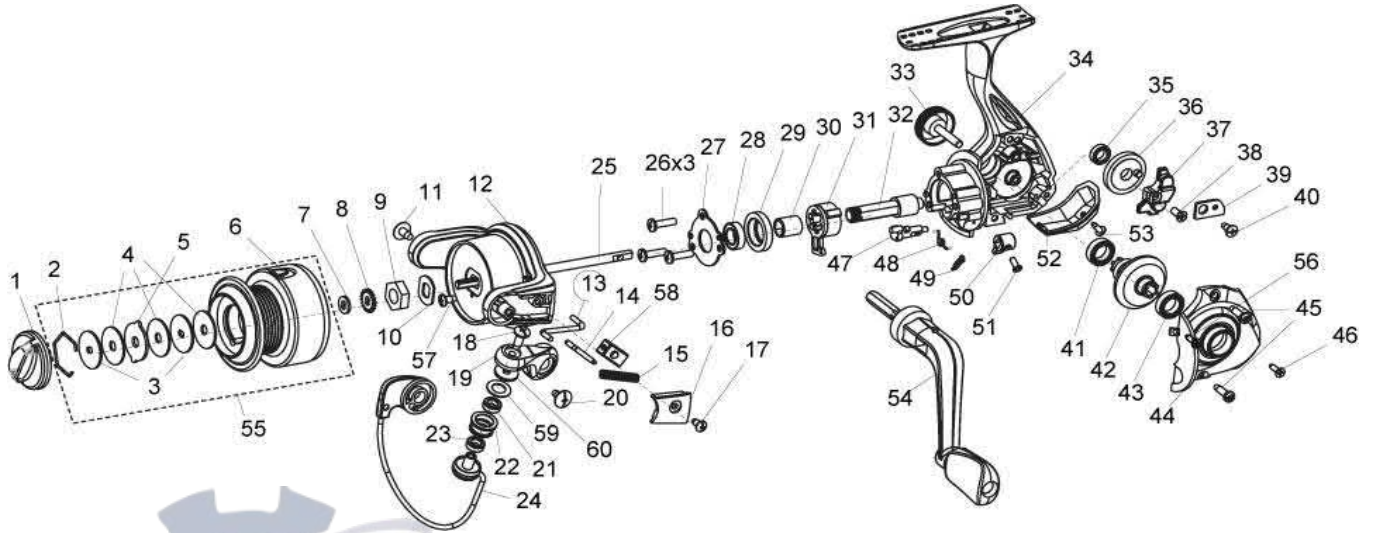

## TRX40F

Quantum TRX40F Spinning Reel Part List

Key #	Description	Part No.	Qty.	Key #	Description	Part No.	Qty.
1	DRAG KNOB ASSEMBLY	VU332-01	1	32	PINION GEAR	VU011-01	1
2	DRAG RETAINER	VU038-01	1	33	HANDLE SCREW CAP ASSEMBLY	DQ249-01	1
3	DRAG "D" WASHER	VU080-01	2	34	BODY	VU001-01	1
4	DRAG FRICTION WASHER	JQ030-01	3	35	O/S GEAR BEARING	GU157-01	1
5	DRAG KEY WASHER	JQ031-01	1	36	O/S GEAR	VU053-01	1
7	SPOOL FRICTION WASHER	JG039-01	1	37	O/S SLIDER	VU025-01	1
8	CLICK GEAR	VU037-01	1	38	MAIN SHAFT SCREW	TG100-01	1
9	ROTOR NUT	VU006-01	1	39	SLIDER GUIDE	VU078-01	1
10	ROTOR NUT WASHER	N/A	1	40	SLIDER GUIDE SCREW	VU123-01	1
11	BAIL PIVOT SCREW	VU164-01	1	41	BODY BALL BEARING	TW058-01	1
12	ROTOR	QK009-01	1	42	DRIVE GEAR	VU012-01	1
13	KICK LEVER	QK019-01	1	43	BODY COVER BALL BEARING	TW058-01	1
14	BAIL SPRING SHAFT	QK115-01	1	44	BODY COVER ASSEMBLY	VU023-01	1
15	BAIL SPRING	QK117-01	1	45	BODY COVER SCREW "A"	TG057-01	2
16	ARM LEVER COVER	QK046-01	1	46	BODY COVER SCREW "B"	CU085-01	1
17	ARM LEVER COVER SCREW	QK085-01	1	47	ANTI-REVERSE CAM	VU090-01	1
18	LINE ROLLER SCREW	VU108-01	1	48	ANTI-REVERSE CAM SPRING	VU216-01	1
19	ARM LEVER	QK007-01	1	49	ANTI-REVERSE SPRING	BU089-01	1
20	BAIL PIVOT SCREW	VU164-01	1	50	ANTI-REVERSE SWITCH	VU059-01	1
21	LINE ROLLER BEARING / BUSHING	CT157-01	1	51	ANTI-REVERSE SWITCH SCREW	TG135-01	1
22	LINE ROLLER	QK004-01	1	52	BODY REAR COVER	VU250-01	1
23	LINE ROLLER BEARING	CT157-01	1	53	BODY REAR COVER SCREW	CU168-01	1
24	BAIL ASSEMBLY	QK347-01	1	54	HANDLE ASSEMBLY	LAB318-01	1
25	MAIN SHAFT	QK015-01	1	55	SPOOL ASSEMBLY	LAB321-01	1
26	CLUTCH RETAINER SCREW	UG094-01	3	56	BODY COVER SCREW "C"	TG057-01	1
27	CLUTCH RETAINER	VU060-01	1	57	ROTOR NUT LOCK SCREW	TG094-01	1
28	PINION BEARING	TW058-01	1	58	BAIL SPRING SHAFT HOLDER	VU116-01	1
29	PINION BEARING ADAPTER	VU190-01	1	59	LINE ROLLER FRICTION WASHER	VU102-01	1
30	CLUTCH SLEEVE	VU139-01	1	60	LINE ROLLER WASHER	VU016-01	1
31	CLUTCH ASSEMBLY	VU063-01	1				