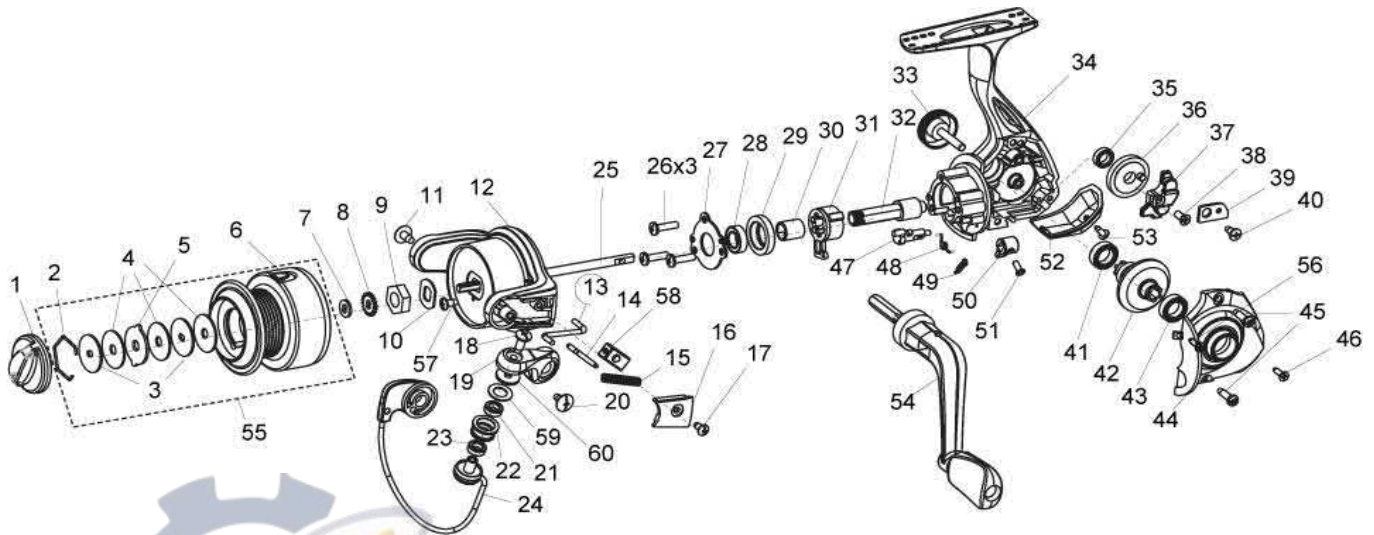

QUANTUM

TRX50F

Quantum TRX50F Spinning Reel Part List

Key #	Description	Part No.	Qty.	Key #	Description	Part No.	Qty.
1	DRAG KNOB ASSEMBLY	VU332-01	1	32	PINION GEAR	VU011-01	1
2	DRAG RETAINER	VU038-01	1	33	HANDLE SCREW CAP ASSEMBLY	DQ249-01	1
3	DRAG "D" WASHER	VU080-01	2	34	BODY	VU001-02	1
4	DRAG FRICTION WASHER	JQ030-01	3	35	O/S GEAR BEARING	GU157-01	1
5	DRAG KEY WASHER	JQ031-01	1	36	O/S GEAR	VU053-01	1
7	SPOOL FRICTION WASHER	JG039-01	1	37	O/S SLIDER	VU025-01	1
8	CLICK GEAR	VU037-01	1	38	MAIN SHAFT SCREW	TG100-01	1
9	ROTOR NUT	VU006-01	1	39	SLIDER GUIDE	VU078-01	1
10	ROTOR NUT WASHER	N/A	1	40	SLIDER GUIDE SCREW	VU123-01	1
11	BAIL PIVOT SCREW	VU164-01	1	41	BODY BALL BEARING	TW058-01	1
12	ROTOR	VU009-01	1	42	DRIVE GEAR	VU012-01	1
13	KICK LEVER	QK019-01	1	43	BODY COVER BALL BEARING	TW058-01	1
14	BAIL SPRING SHAFT	QK115-01	1	44	BODY COVER ASSEMBLY	VU023-01	1
15	BAIL SPRING	QK117-01	1	45	BODY COVER SCREW "A"	TG057-01	2
16	ARM LEVER COVER	VU046-01	1	46	BODY COVER SCREW "B"	CU085-01	1
17	ARM LEVER COVER SCREW	QK085-01	1	47	ANTI-REVERSE CAM	VU090-01	1
18	LINE ROLLER SCREW	VU108-01	1	48	ANTI-REVERSE CAM SPRING	VU216-01	1
19	ARM LEVER	QK007-01	1	49	ANTI-REVERSE SPRING	BU089-01	1
20	BAIL PIVOT SCREW	VU164-01	1	50	ANTI-REVERSE SWITCH	VU059-01	1
21	LINE ROLLER BEARING / BUSHING	CT157-01	1	51	ANTI-REVERSE SWITCH SCREW	TG135-01	1
22	LINE ROLLER	QK004-01	1	52	BODY REAR COVER	VU250-01	1
23	LINE ROLLER BEARING	CT157-01	1	53	BODY REAR COVER SCREW	CU168-01	1
24	BAIL ASSEMBLY	VU347-01	1	54	HANDLE ASSEMBLY	LAB318-01	1
25	MAIN SHAFT	VU015-01	1	55	SPOOL ASSEMBLY	MAB321-01	1
26	CLUTCH RETAINER SCREW	UG094-01	3	56	BODY COVER SCREW "C"	TG057-01	1
27	CLUTCH RETAINER	VU060-01	1	57	ROTOR NUT LOCK SCREW	TG094-01	1
28	PINION BEARING	TW058-01	1	58	BAIL SPRING SHAFT HOLDER	VU116-01	1
29	PINION BEARING ADAPTER	VU190-01	1	59	LINE ROLLER FRICTION WASHER	VU102-01	1
30	CLUTCH SLEEVE	VU139-01	1	60	LINE ROLLER WASHER	VU016-01	1
31	CLUTCH ASSEMBLY	VU063-01	1				