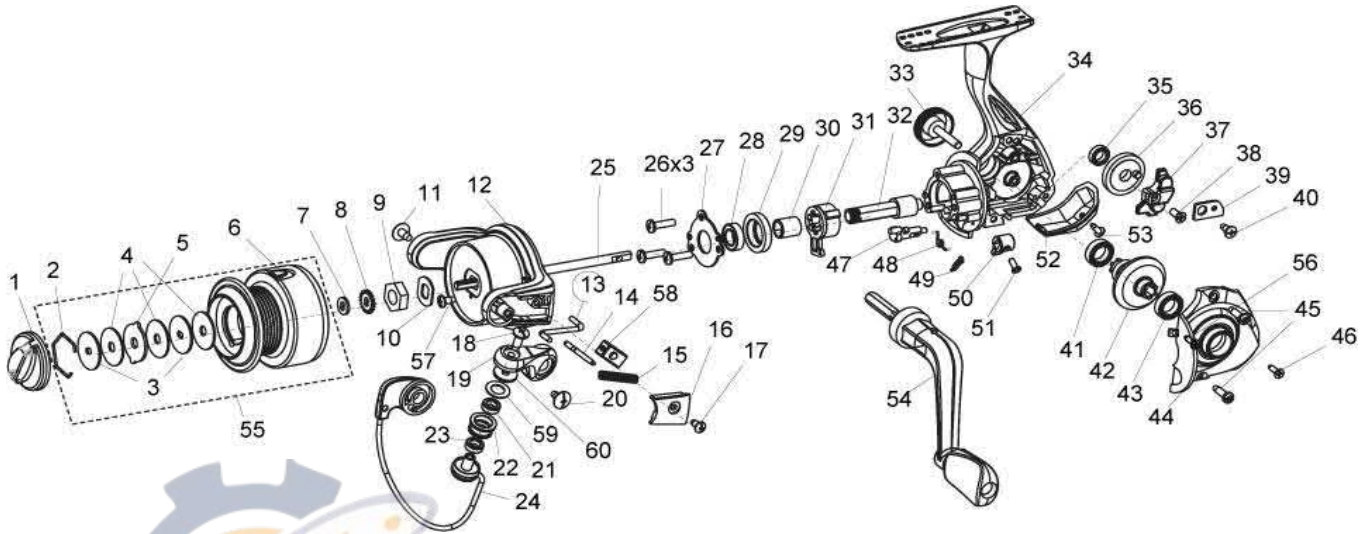

QUANTUM®

TRX60F

Quantum TRX60F Spinning Reel Part List

Key #	Description	Part No.	Qty.	Key #	Description	Part No.	Qty.
1	DRAG KNOB ASSEMBLY	VU332-01	1	32	PINION GEAR	VU011-01	1
2	DRAG RETAINER	VU038-01	1	33	HANDLE SCREW CAP ASSEMBLY	DQ249-01	1
3	DRAG "D" WASHER	VU080-01	2	34	BODY	VU001-03	1
4	DRAG FRICTION WASHER	JQ030-01	3	35	O/S GEAR BEARING	GU157-01	1
5	DRAG KEY WASHER	JQ031-01	1	36	O/S GEAR	WU053-01	1
7	SPOOL FRICTION WASHER	JG039-01	1	37	O/S SLIDER	VU025-01	1
8	CLICK GEAR	VU037-01	1	38	MAIN SHAFT SCREW	TG100-01	1
9	ROTOR NUT	VU006-01	1	39	SLIDER GUIDE	VU078-01	1
10	ROTOR NUT WASHER	N/A	1	40	SLIDER GUIDE SCREW	VU123-01	1
11	BAIL PIVOT SCREW	VU164-01	1	41	BODY BALL BEARING	TW058-01	1
12	ROTOR	VU009-01	1	42	DRIVE GEAR	VU012-01	1
13	KICK LEVER	QK019-01	1	43	BODY COVER BALL BEARING	TW058-01	1
14	BAIL SPRING SHAFT	QK115-01	1	44	BODY COVER ASSEMBLY	VU023-01	1
15	BAIL SPRING	QK117-01	1	45	BODY COVER SCREW "A"	TG057-01	2
16	ARM LEVER COVER	VU046-01	1	46	BODY COVER SCREW "B"	CU085-01	1
17	ARM LEVER COVER SCREW	QK085-01	1	47	ANTI-REVERSE CAM	VU090-01	1
18	LINE ROLLER SCREW	VU108-01	1	48	ANTI-REVERSE CAM SPRING	VU216-01	1
19	ARM LEVER	QK007-01	1	49	ANTI-REVERSE SPRING	BU089-01	1
20	BAIL PIVOT SCREW	VU164-01	1	50	ANTI-REVERSE SWITCH	VU059-01	1
21	LINE ROLLER BEARING / BUSHING	CT157-01	1	51	ANTI-REVERSE SWITCH SCREW	TG135-01	1
22	LINE ROLLER	QK004-01	1	52	BODY REAR COVER	VU250-01	1
23	LINE ROLLER BEARING	CT157-01	1	53	BODY REAR COVER SCREW	CU168-01	1
24	BAIL ASSEMBLY	VU347-01	1	54	HANDLE ASSEMBLY	LAB318-01	1
25	MAIN SHAFT	WU015-01	1	55	SPOOL ASSEMBLY	NAB321-01	1
26	CLUTCH RETAINER SCREW	UG094-01	3	56	BODY COVER SCREW "C"	TG057-01	1
27	CLUTCH RETAINER	VU060-01	1	57	ROTOR NUT LOCK SCREW	TG094-01	1
28	PINION BEARING	TW058-01	1	58	BAIL SPRING SHAFT HOLDER	VU116-01	1
29	PINION BEARING ADAPTER	VU190-01	1	59	LINE ROLLER FRICTION WASHER	VU102-01	1
30	CLUTCH SLEEVE	VU139-01	1	60	LINE ROLLER WASHER	VU016-01	1
31	CLUTCH ASSEMBLY	VU063-01	1				